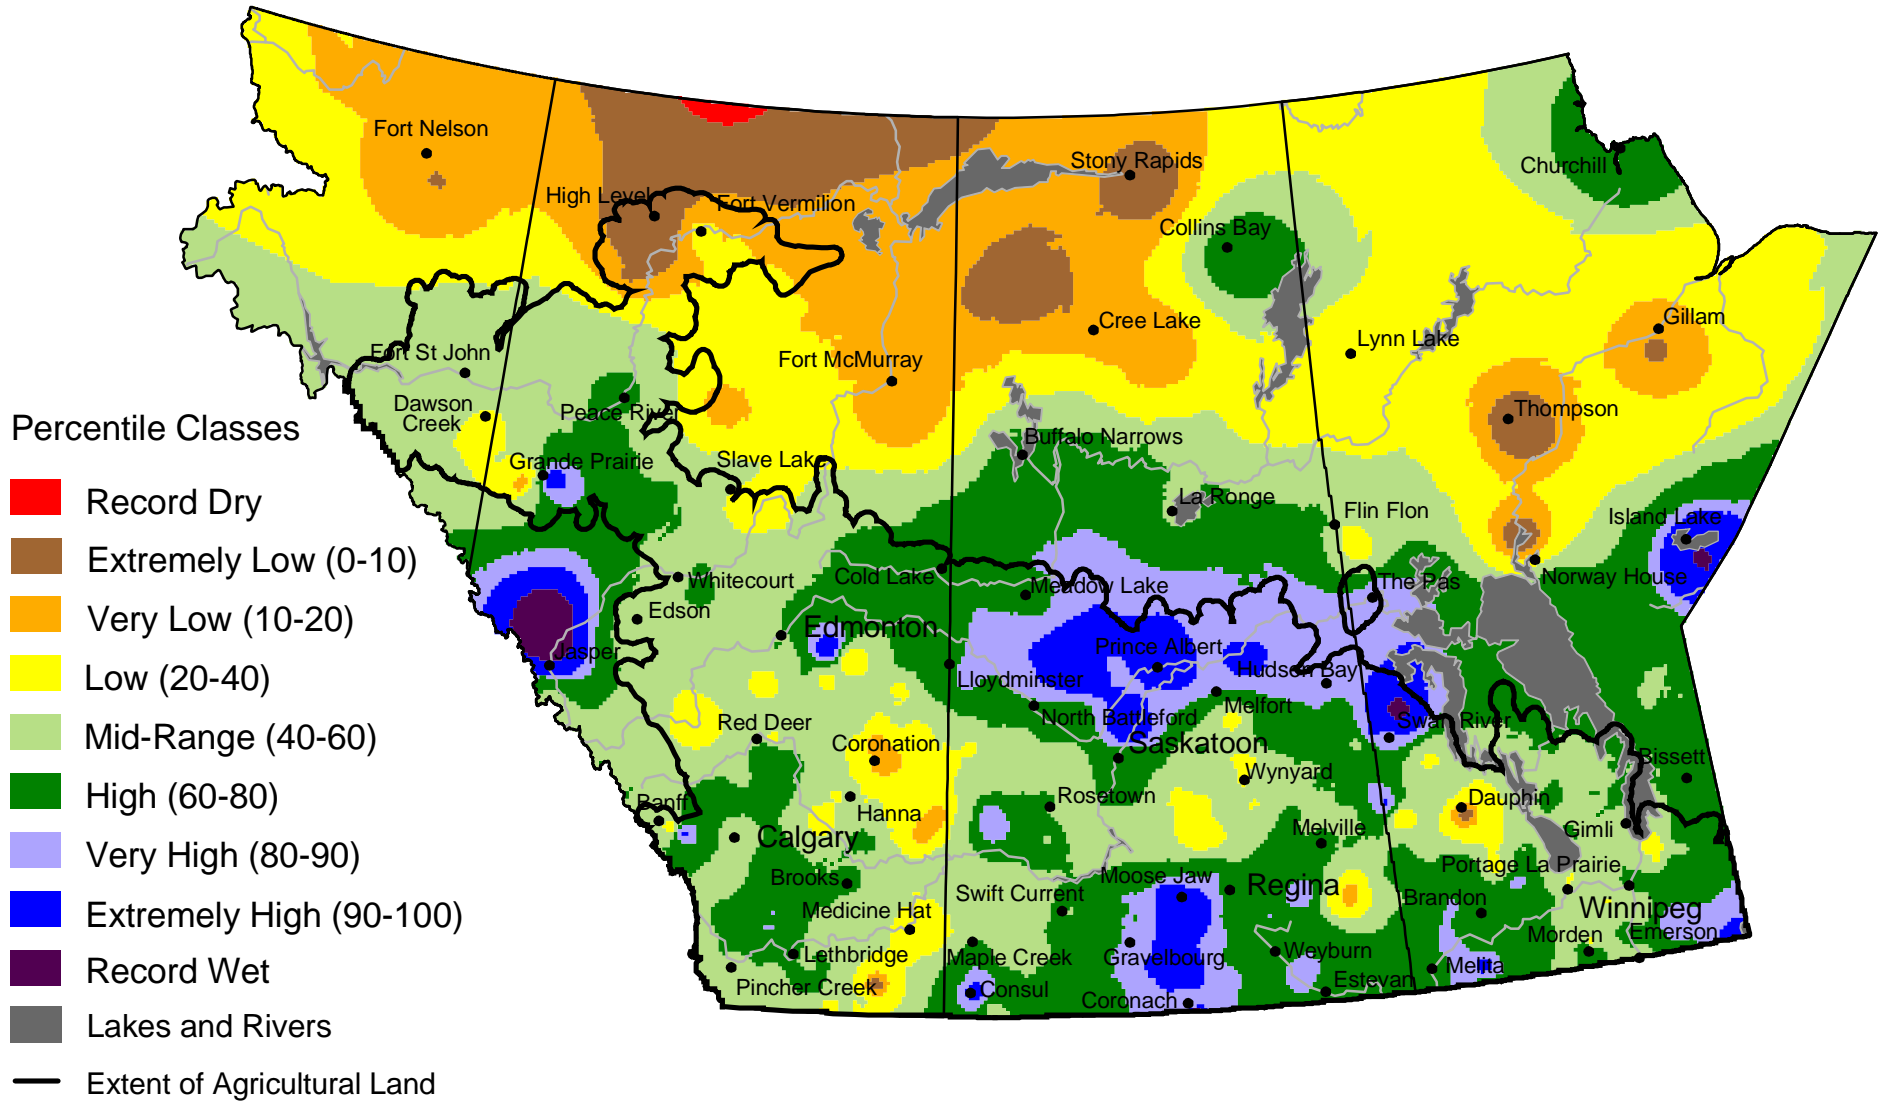

Current Precipitation Compared to Historical Distribution

April 1, 2004 to July 28, 2004 (A.M.)

www.agr.gc.ca/pfra/drought

Prepared by Agriculture and Agri-Food Canada (PFRA) using data from the Timely Climate Monitoring Network and the many federal and provincial agencies and volunteers that support it.