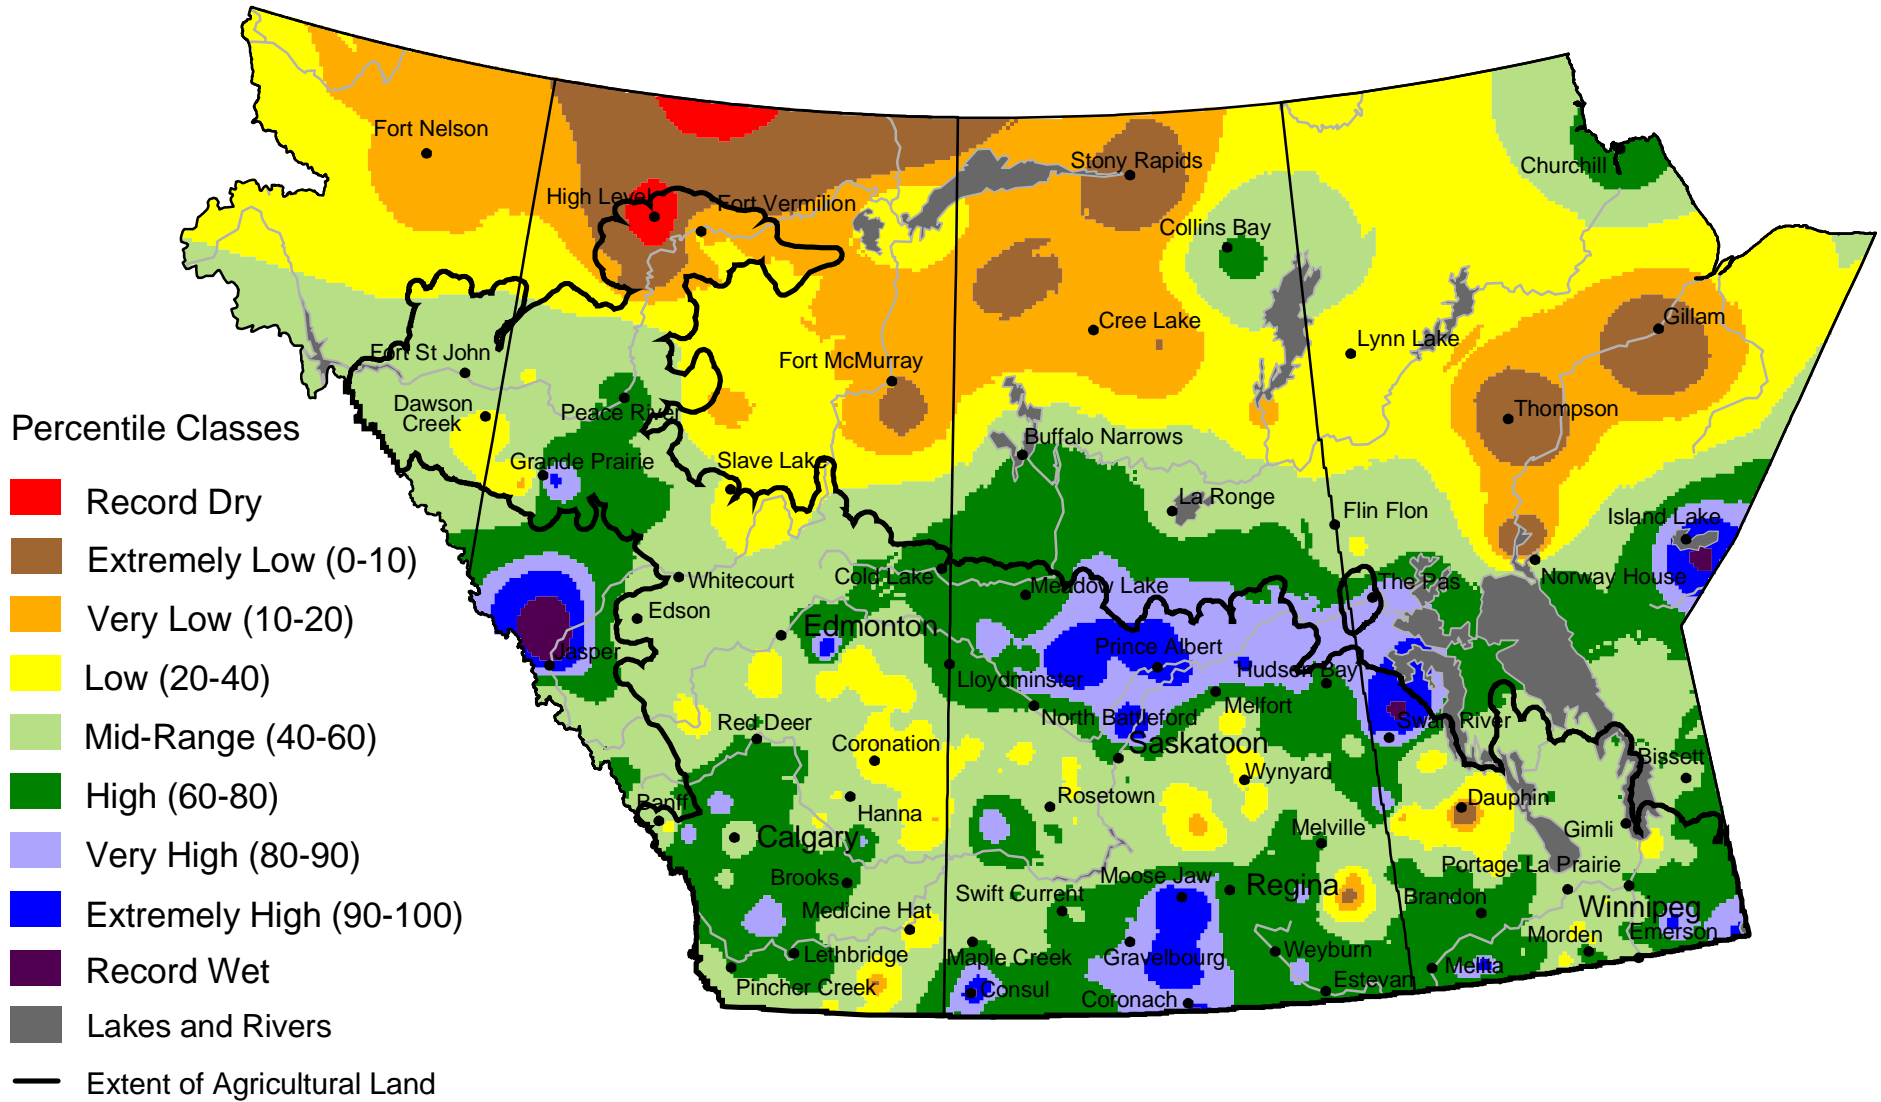

Current Precipitation Compared to Historical Distribution

April 1, 2004 to August 4, 2004 (A.M.)

www.agr.gc.ca/pfra/drought

Prepared by Agriculture and Agri-Food Canada (PFRA) using data from the Timely Climate Monitoring Network and the many federal and provincial agencies and volunteers that support it.