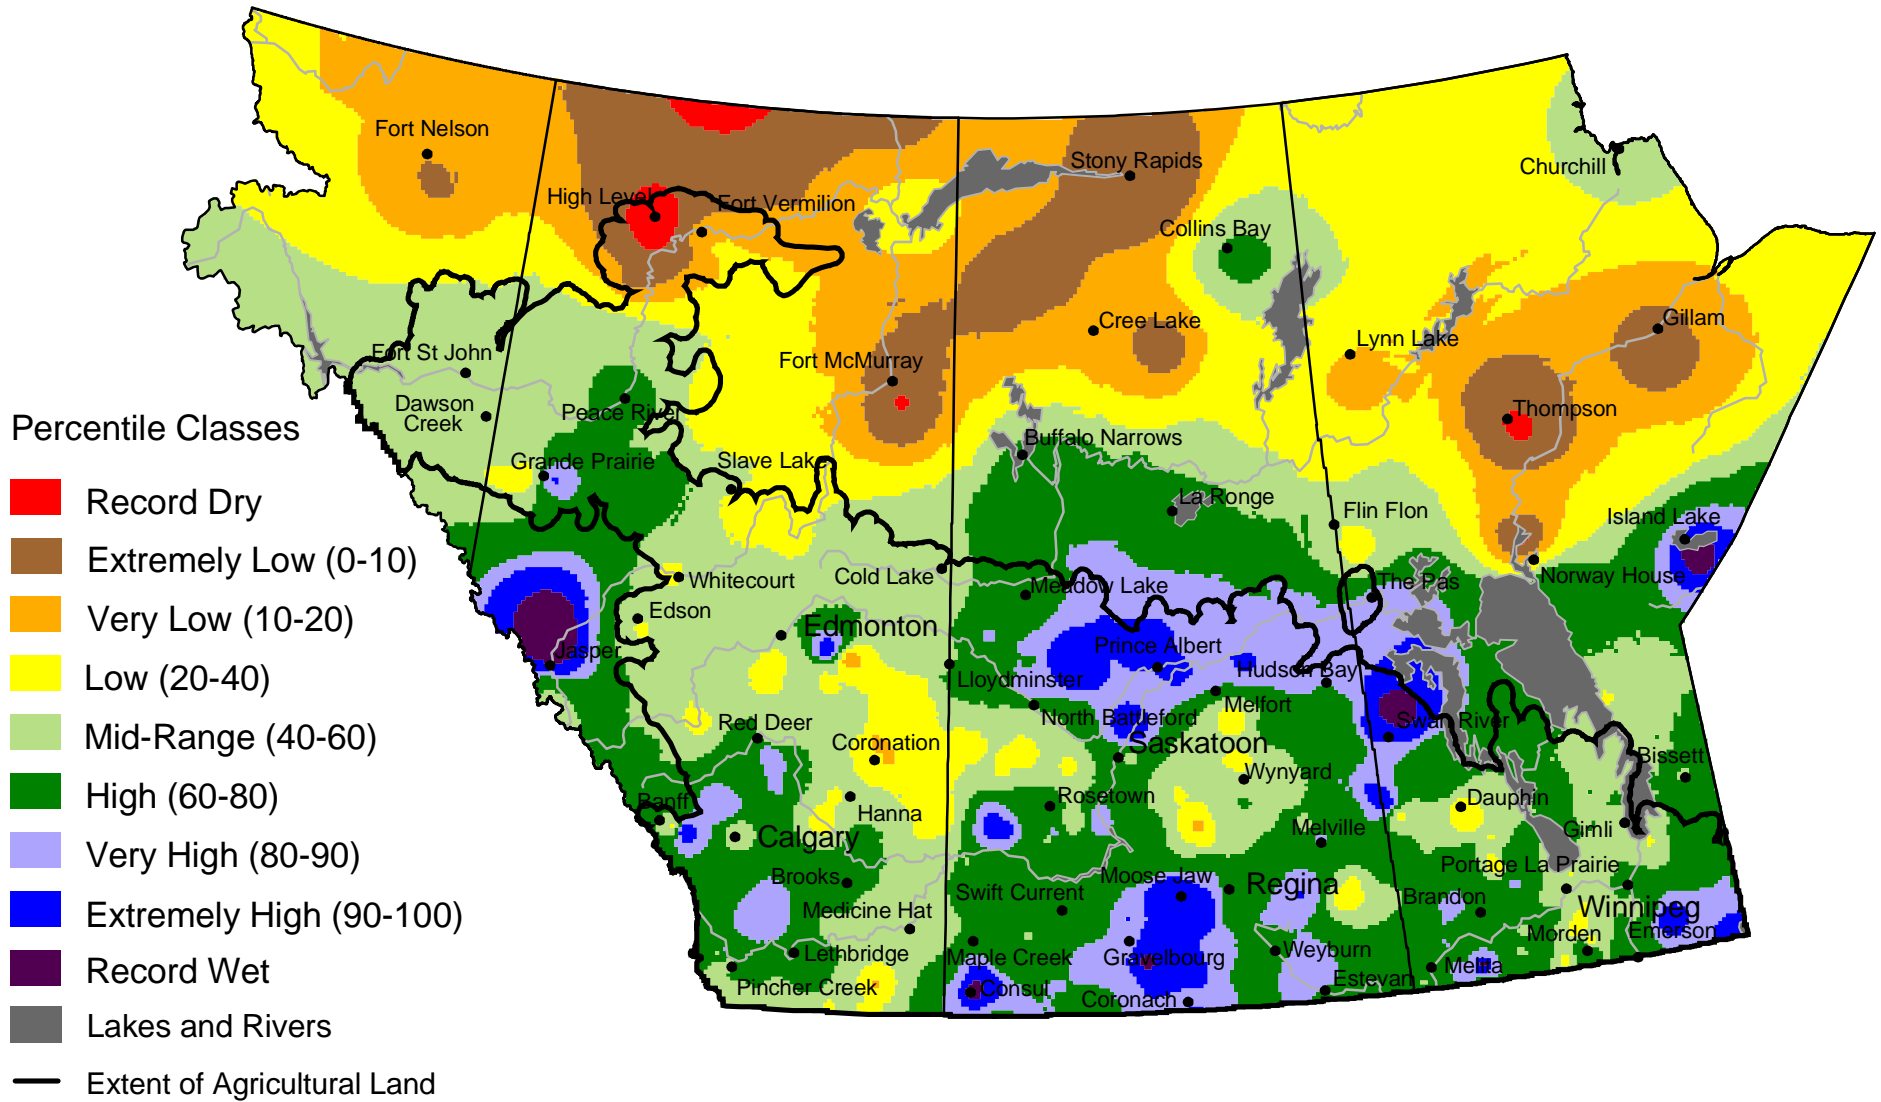

Current Precipitation Compared to Historical Distribution

April 1, 2004 to August 11, 2004 (A.M.)

www.agr.gc.ca/pfra/drought

Prepared by Agriculture and Agri-Food Canada (PFRA) using data from the Timely Climate Monitoring Network and the many federal and provincial agencies and volunteers that support it.