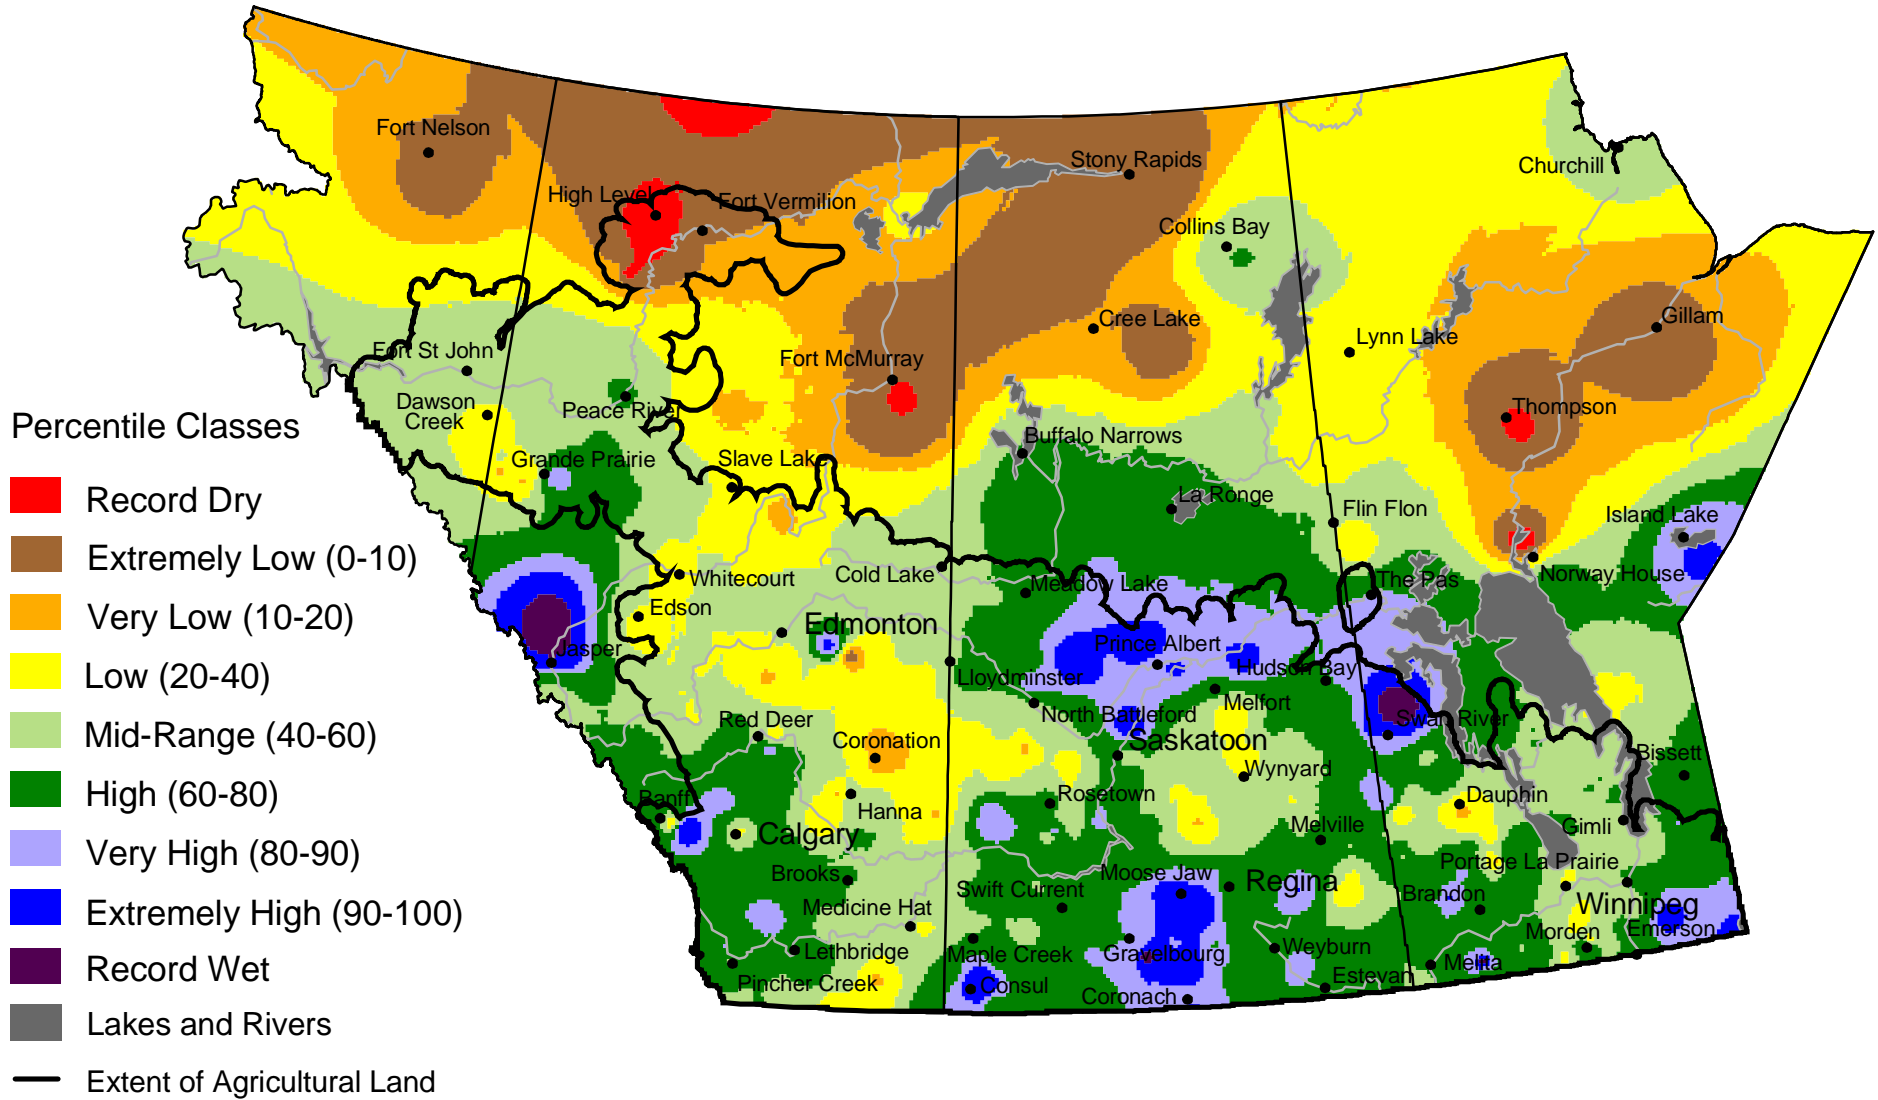

# Current Precipitation Compared to Historical Distribution

April 1, 2004 to August 18, 2004 (A.M.)

[www.agr.gc.ca/pfra/drought](http://www.agr.gc.ca/pfra/drought)

Prepared by Agriculture and Agri-Food Canada (PFRA) using data from the Timely Climate Monitoring Network and the many federal and provincial agencies and volunteers that support it.