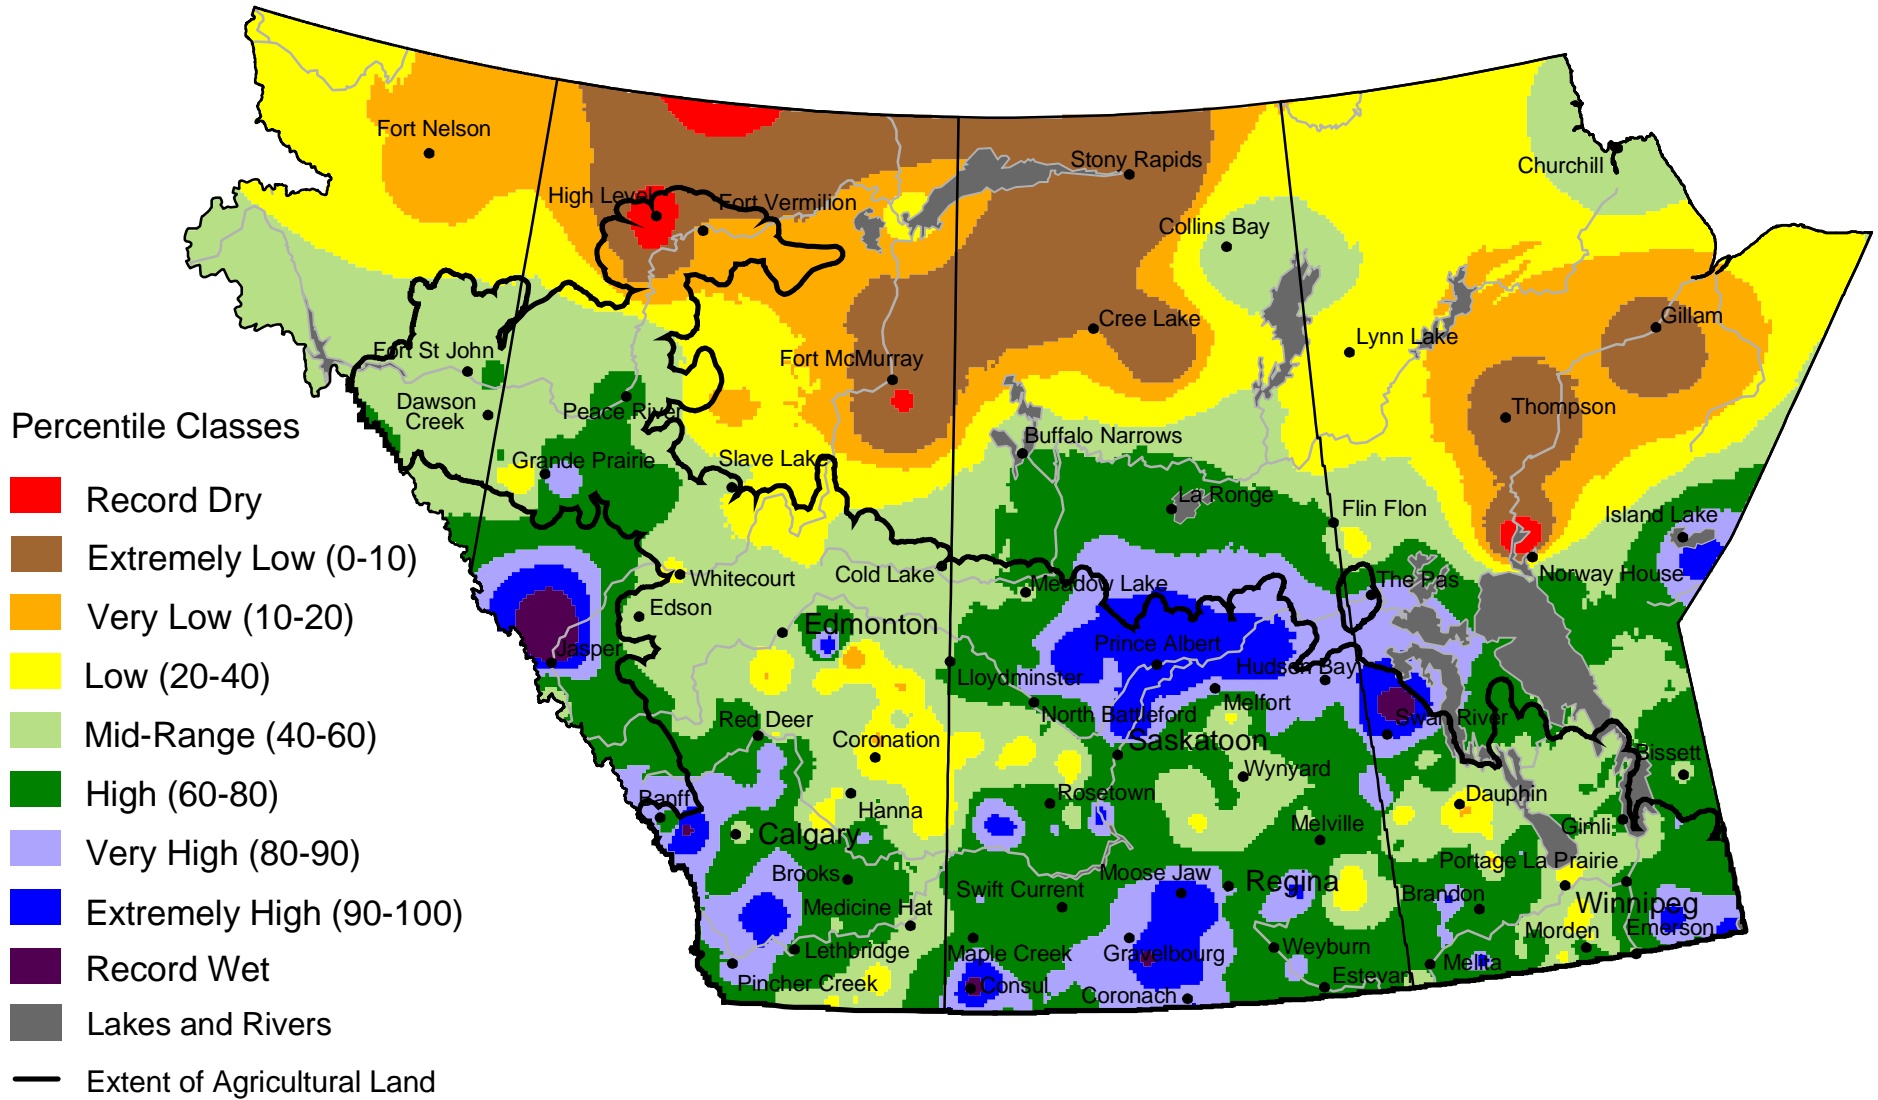

# Current Precipitation Compared to Historical Distribution

April 1, 2004 to August 25, 2004 (A.M.)

[www.agr.gc.ca/pfra/drought](http://www.agr.gc.ca/pfra/drought)

Prepared by Agriculture and Agri-Food Canada (PFRA) using data from the Timely Climate Monitoring Network and the many federal and provincial agencies and volunteers that support it.