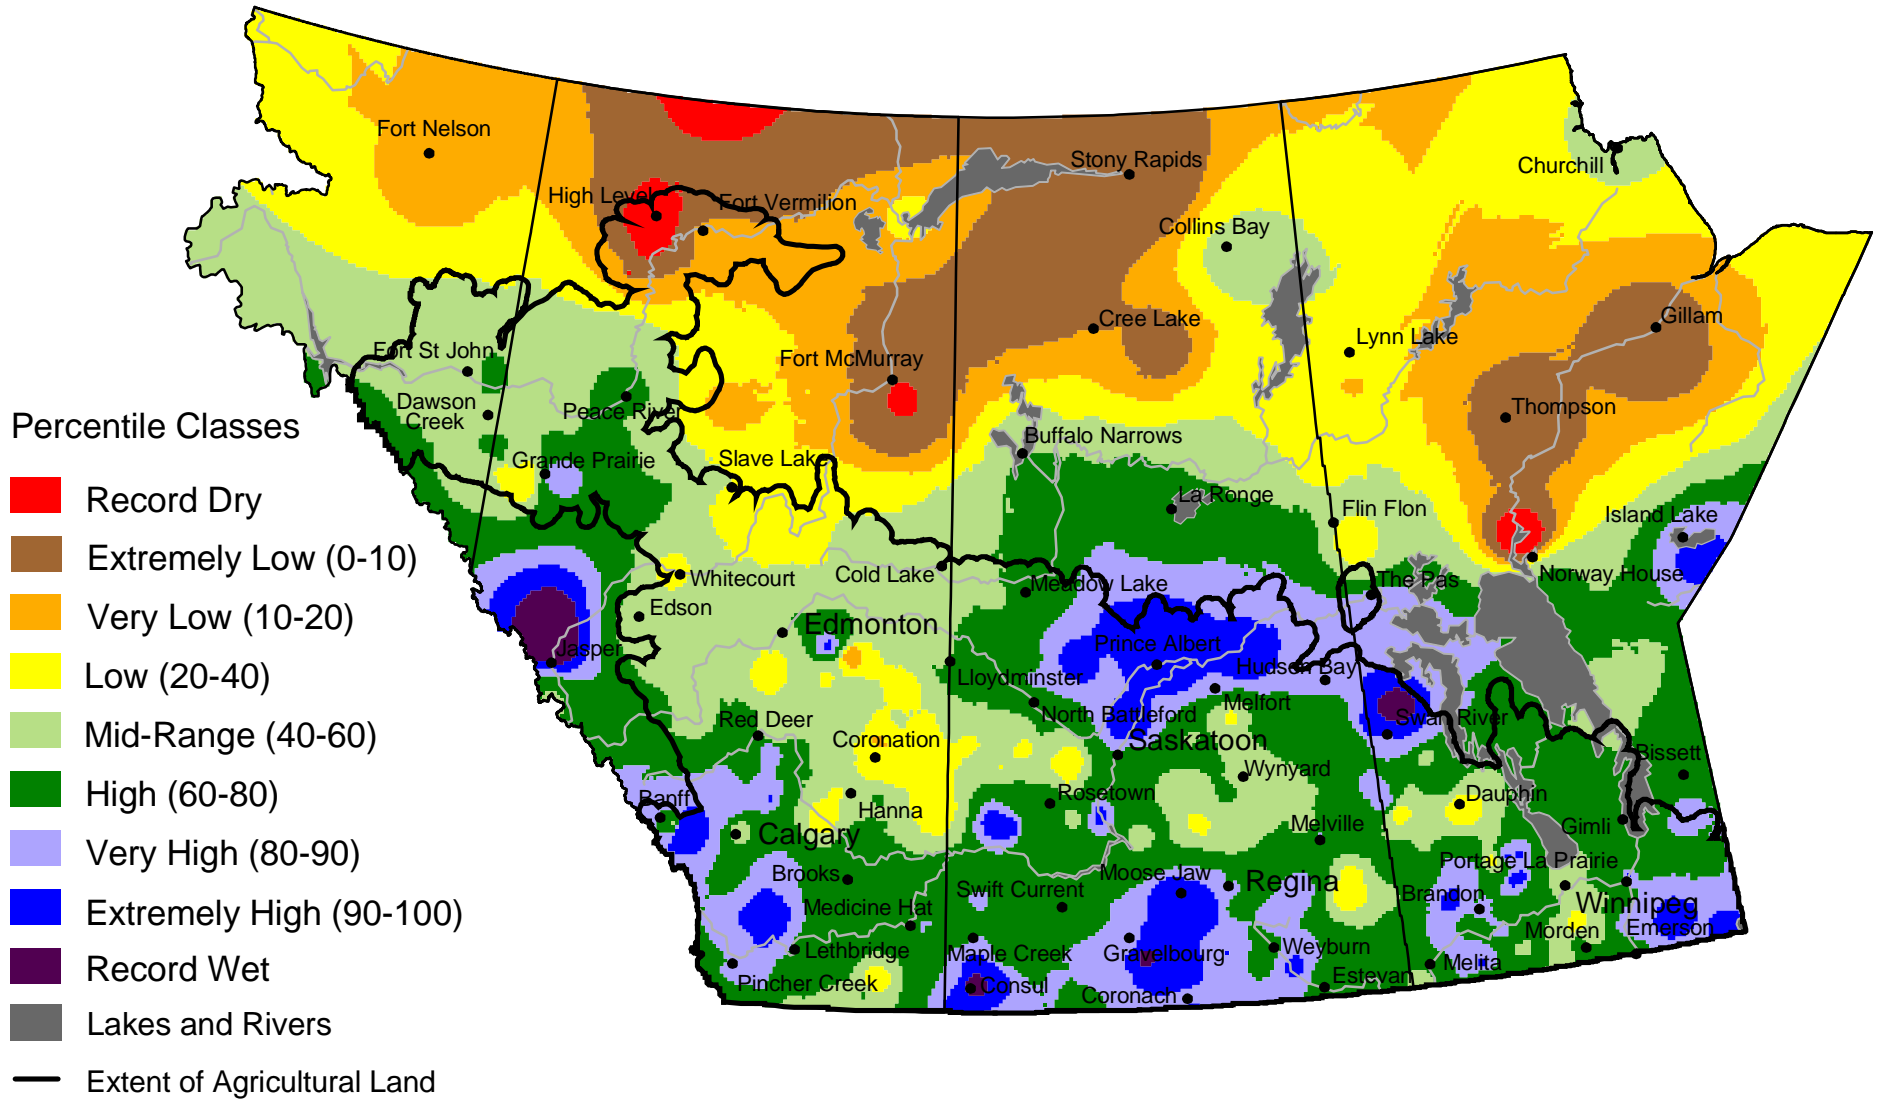

# Current Precipitation Compared to Historical Distribution

April 1, 2004 to August 31, 2004 (A.M.)

[www.agr.gc.ca/pfra/drought](http://www.agr.gc.ca/pfra/drought)

Prepared by Agriculture and Agri-Food Canada (PFRA) using data from the Timely Climate Monitoring Network and the many federal and provincial agencies and volunteers that support it.