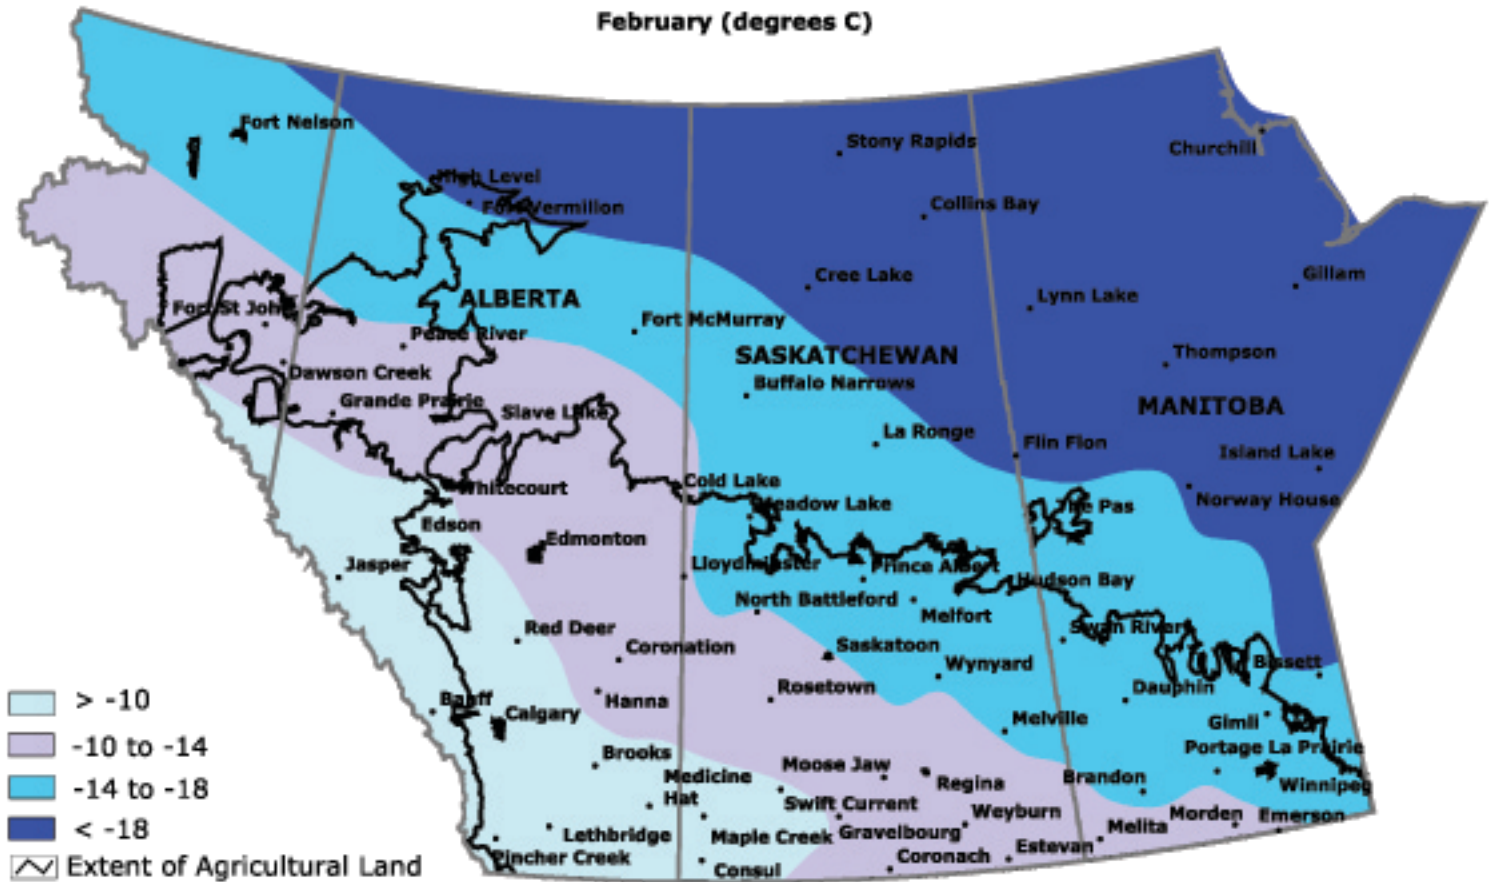

Normal Monthly Mean Temperature

February (degrees C)

Prepared by PFRA (Prairie Farm Rehabilitation Administration) using data from the Timely Climate Monitoring Network and the many federal and provincial agencies and volunteers that support it.