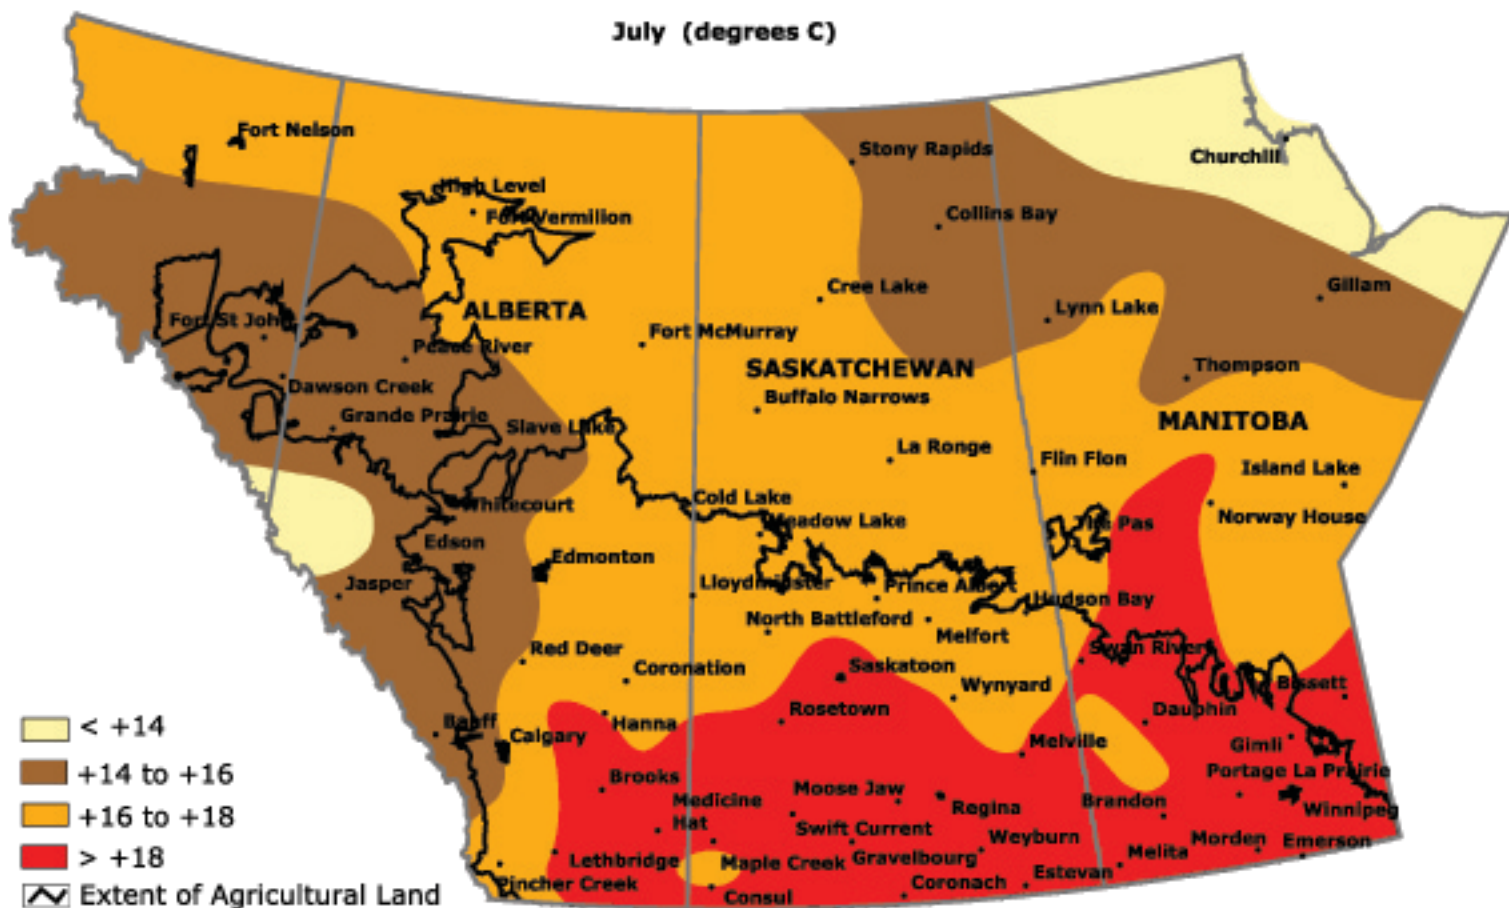

Normal Monthly Mean Temperature

July (degrees C)

Prepared by PFRA (Prairie Farm Rehabilitation Administration) using data from the Timely Climate Monitoring Network and the many federal and provincial agencies and volunteers that support it.