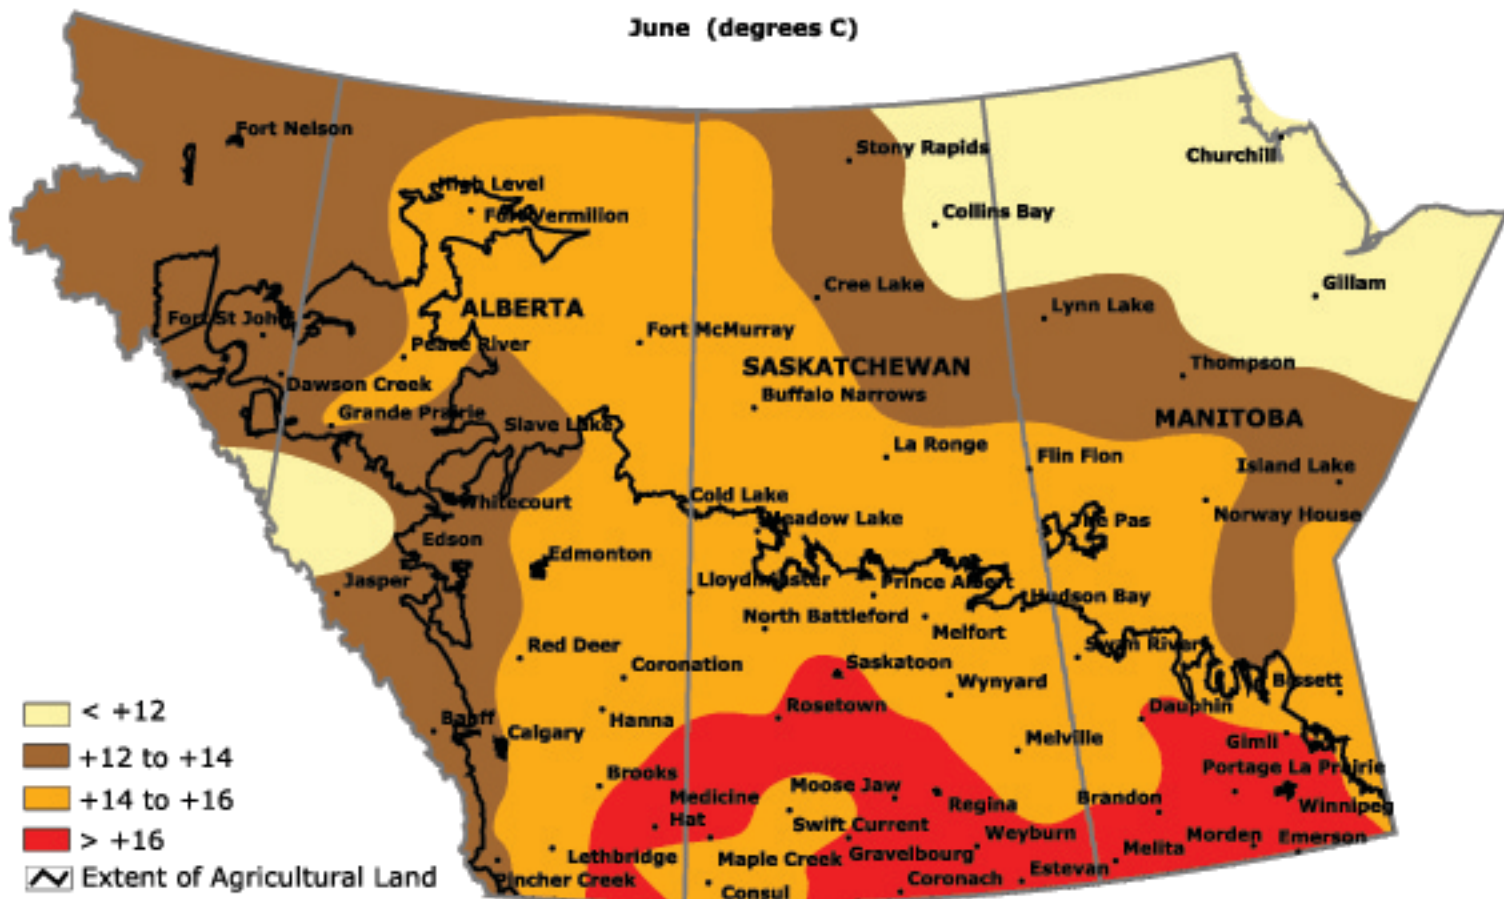

Normal Monthly Mean Temperature

June (degrees C)

Prepared by PFRA (Prairie Farm Rehabilitation Administration) using data from the Timely Climate Monitoring Network and the many federal and provincial agencies and volunteers that support it.