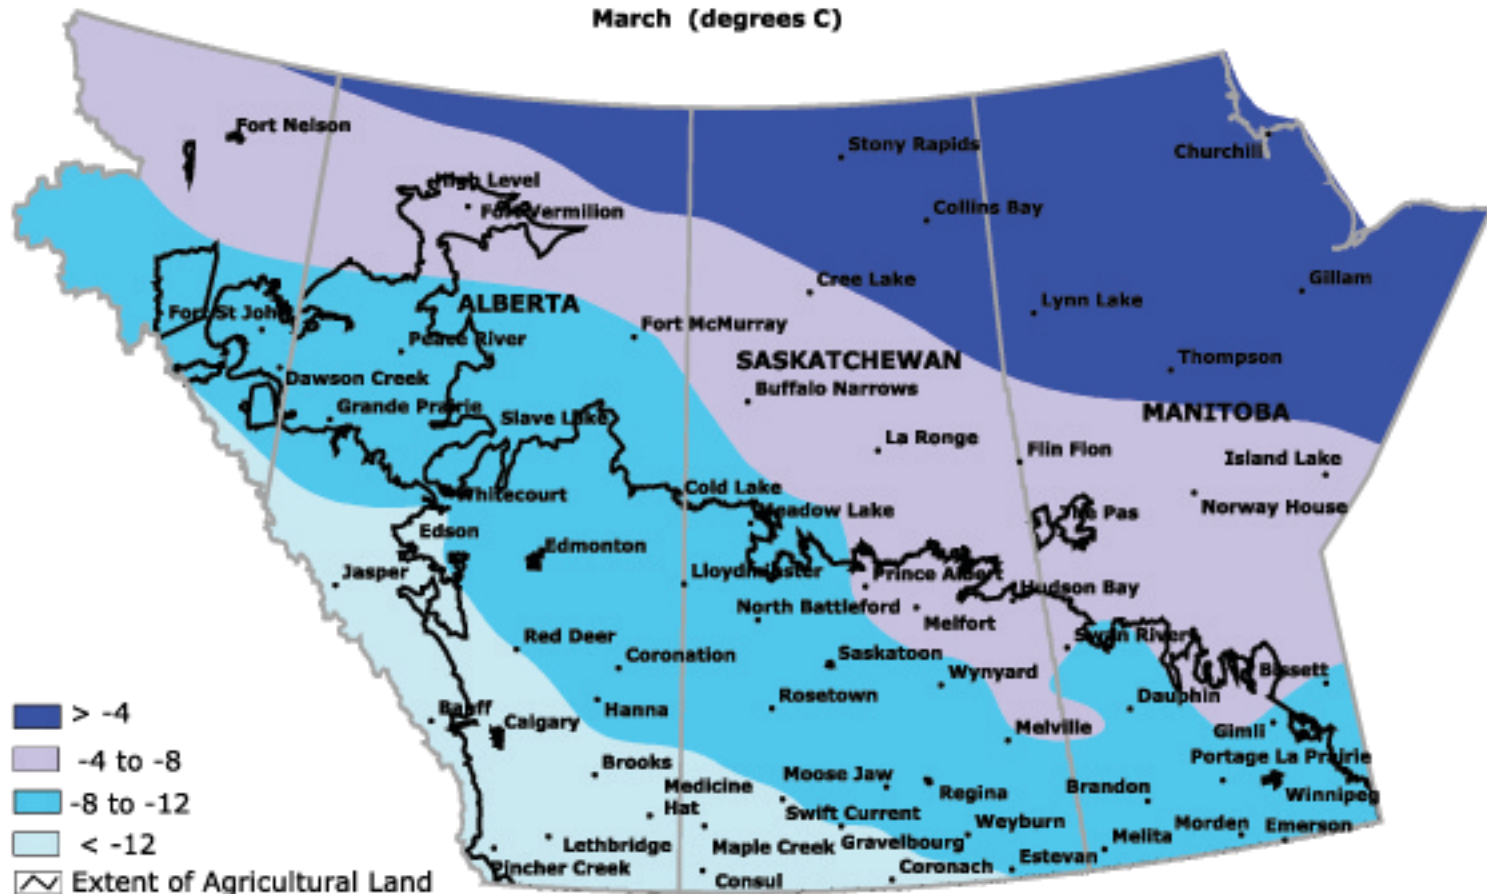

# Normal Monthly Mean Temperature

March (degrees C)

Prepared by PFRA (Prairie Farm Rehabilitation Administration) using data from the Timely Climate Monitoring Network and the many federal and provincial agencies and volunteers that support it.