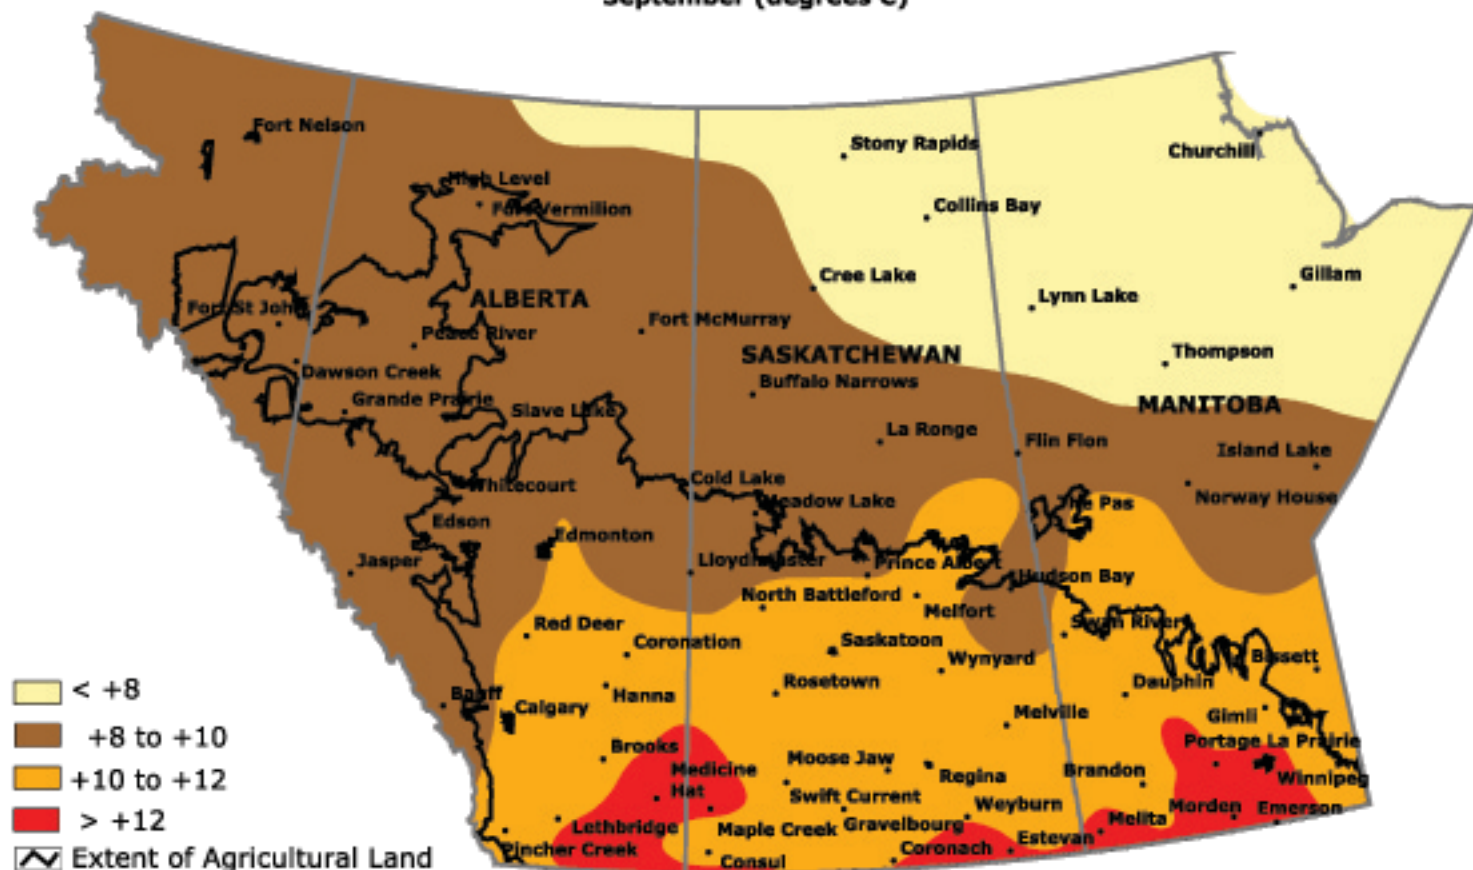

# Normal Monthly Mean Temperature

September (degrees C)

Prepared by PFRA (Prairie Farm Rehabilitation Administration) using data from the Timely Climate Monitoring Network and the many federal and provincial agencies and volunteers that support it.