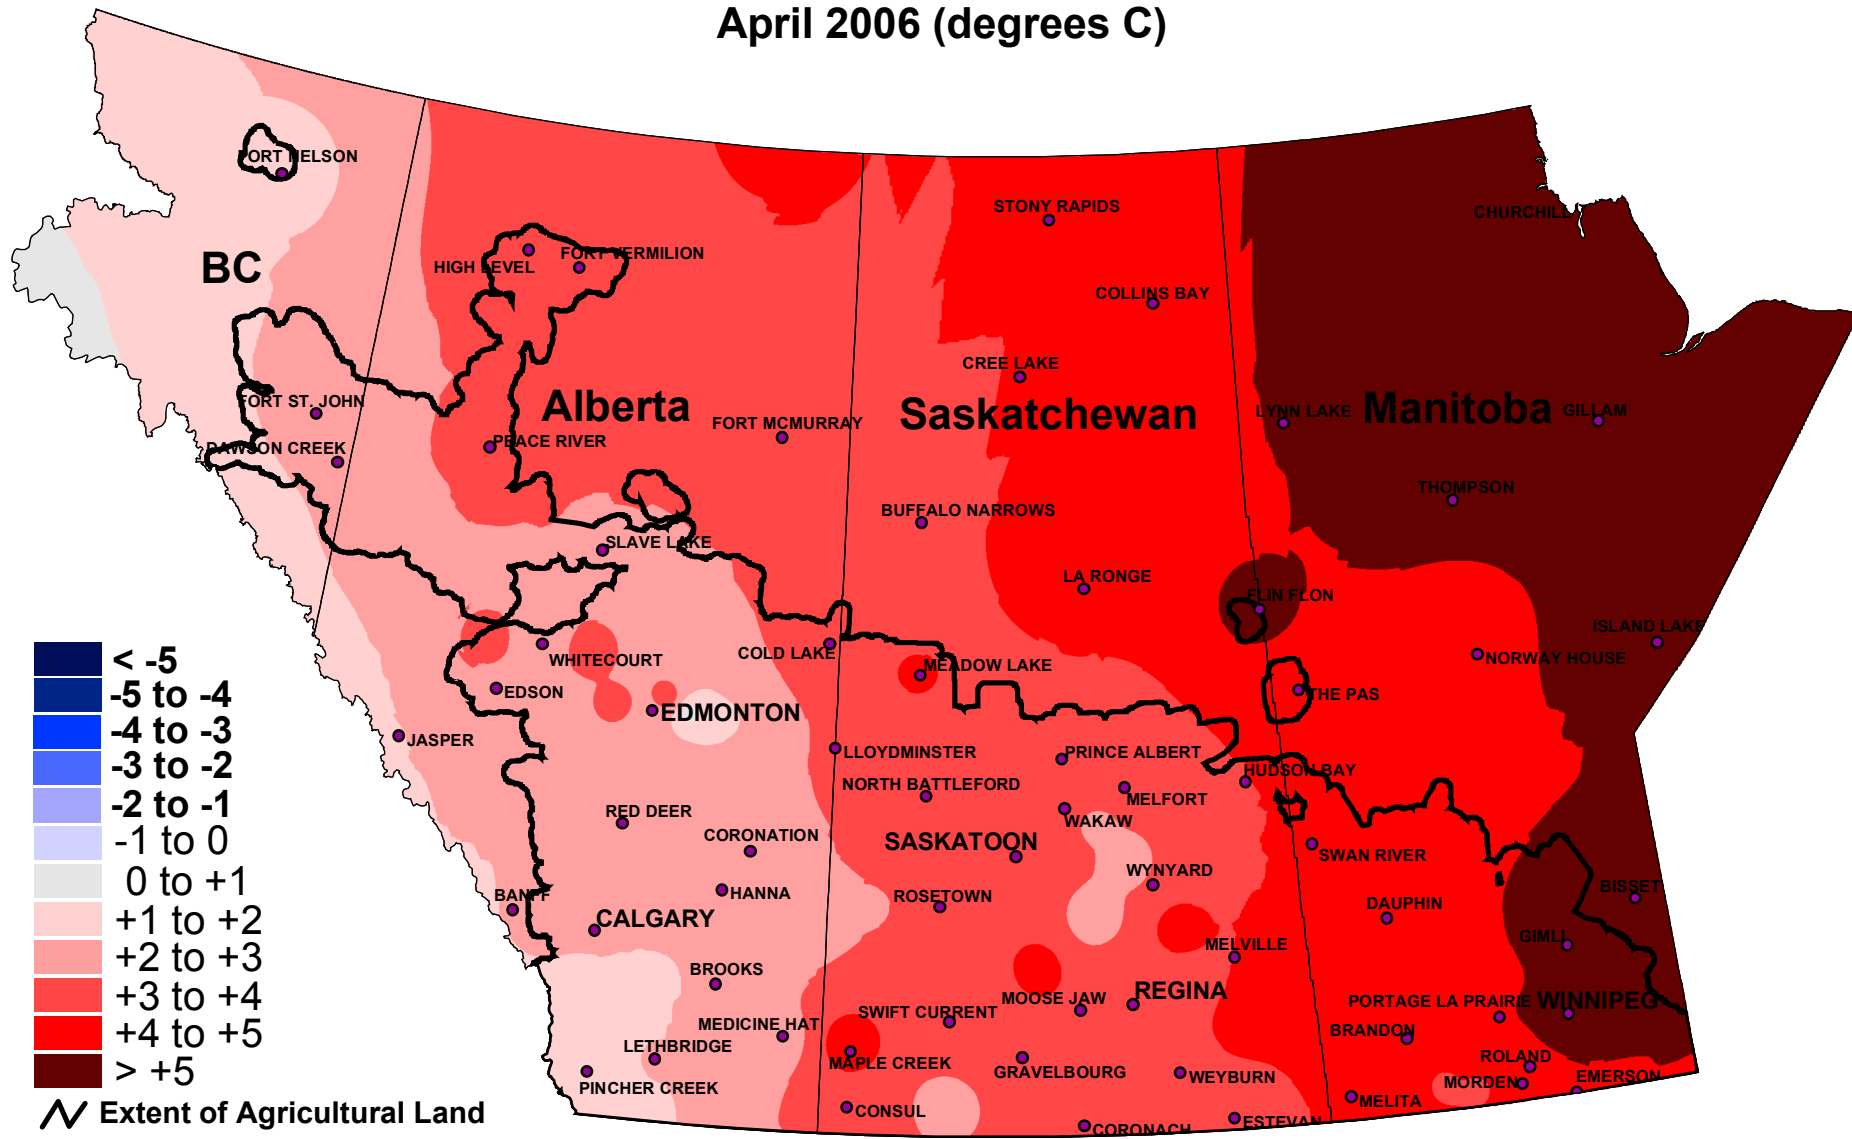

# Monthly Mean Temperature Difference From Normal

April 2006 (degrees C)

Prepared by: The National Agroclimate Information Service, Agriculture and Agri-Food Canada, Prairie Farm Rehabilitation Administration, using data from Environment Canada. (Normal temperature based on 1971-2000)