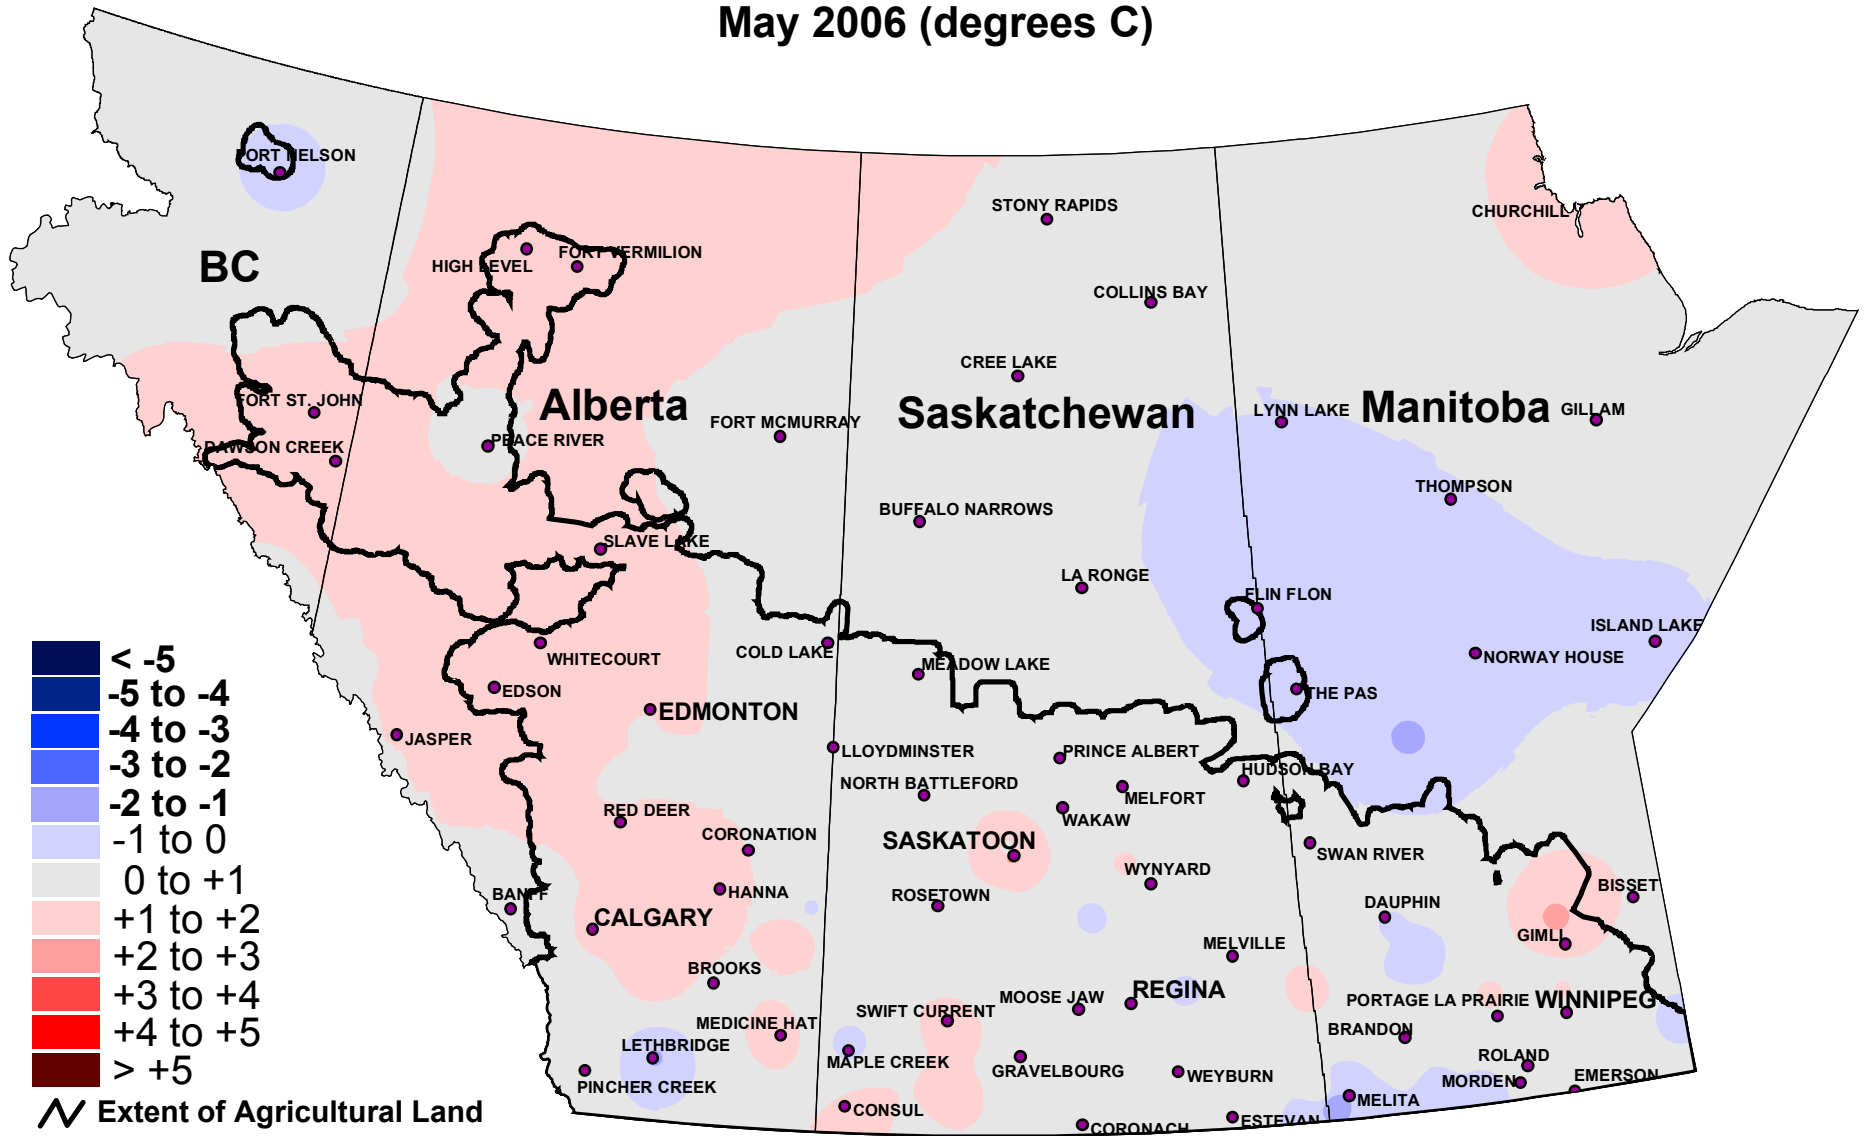

Monthly Mean Temperature Difference From Normal

May 2006 (degrees C)

Prepared by: The National Agroclimate Information Service, Agriculture and Agri-Food Canada, Prairie Farm Rehabilitation Administration, using data from Environment Canada. (Normal temperature based on 1971-2000)