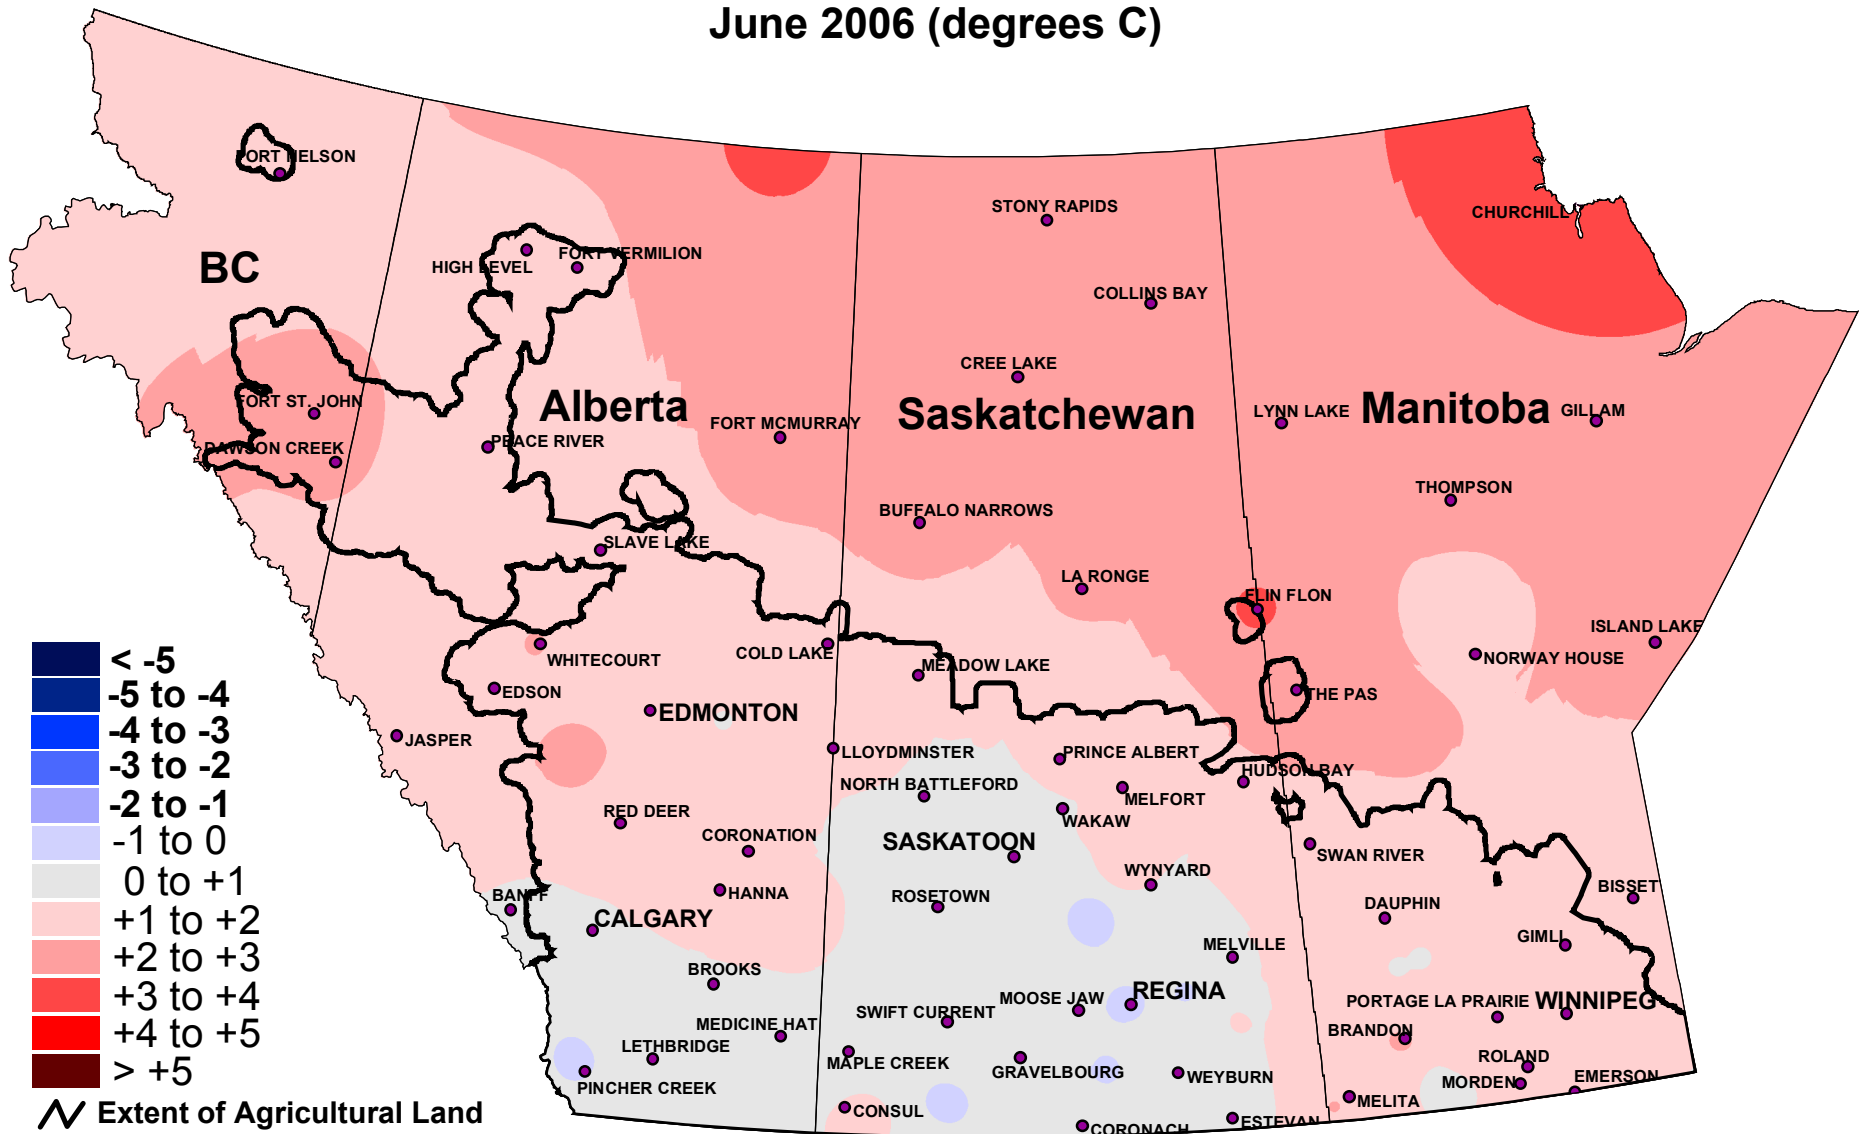

Monthly Mean Temperature Difference From Normal

June 2006 (degrees C)

Prepared by: The National Agroclimate Information Service, Agriculture and Agri-Food Canada, Prairie Farm Rehabilitation Administration, using data from Environment Canada. (Normal temperature based on 1971-2000)