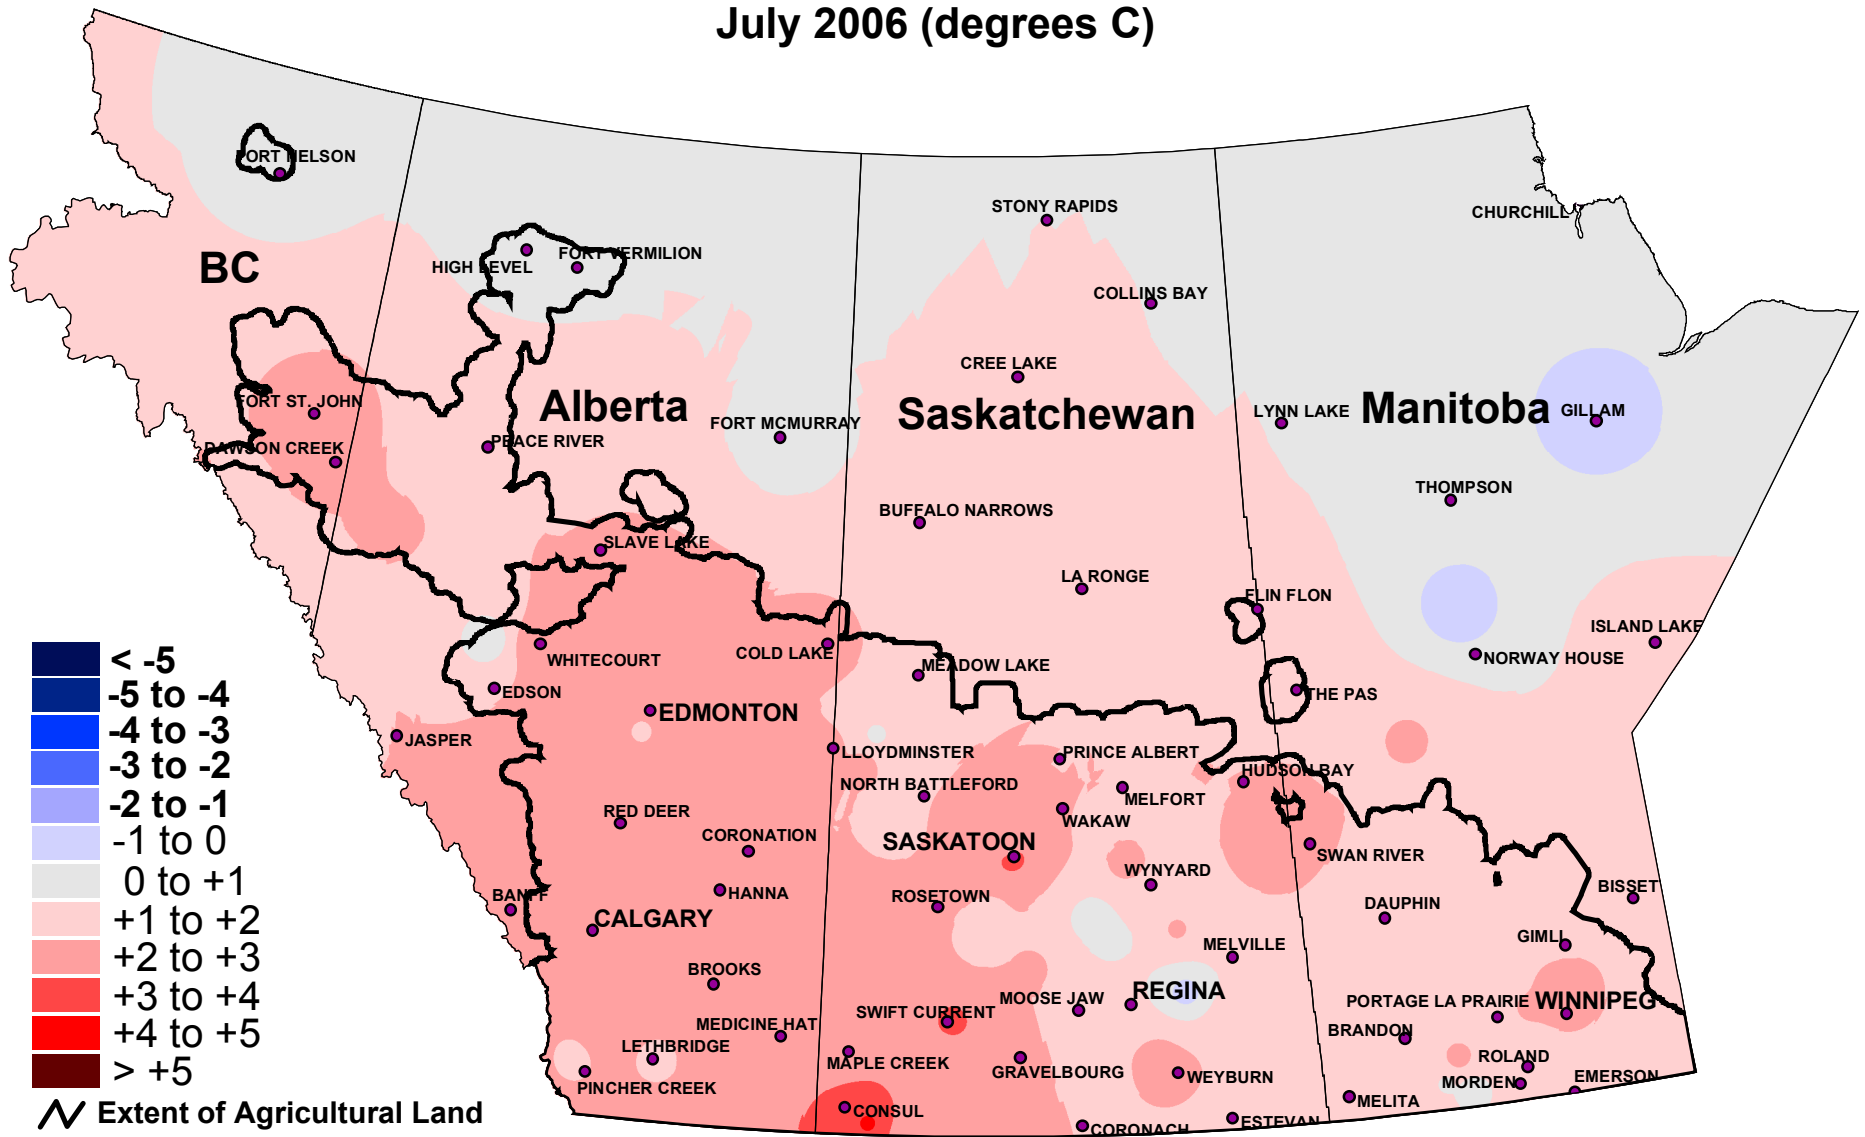

Monthly Mean Temperature Difference From Normal

July 2006 (degrees C)

Prepared by: The National Agroclimate Information Service, Agriculture and Agri-Food Canada, Prairie Farm Rehabilitation Administration, using data from Environment Canada.
(Normal temperature based on 1971-2000)