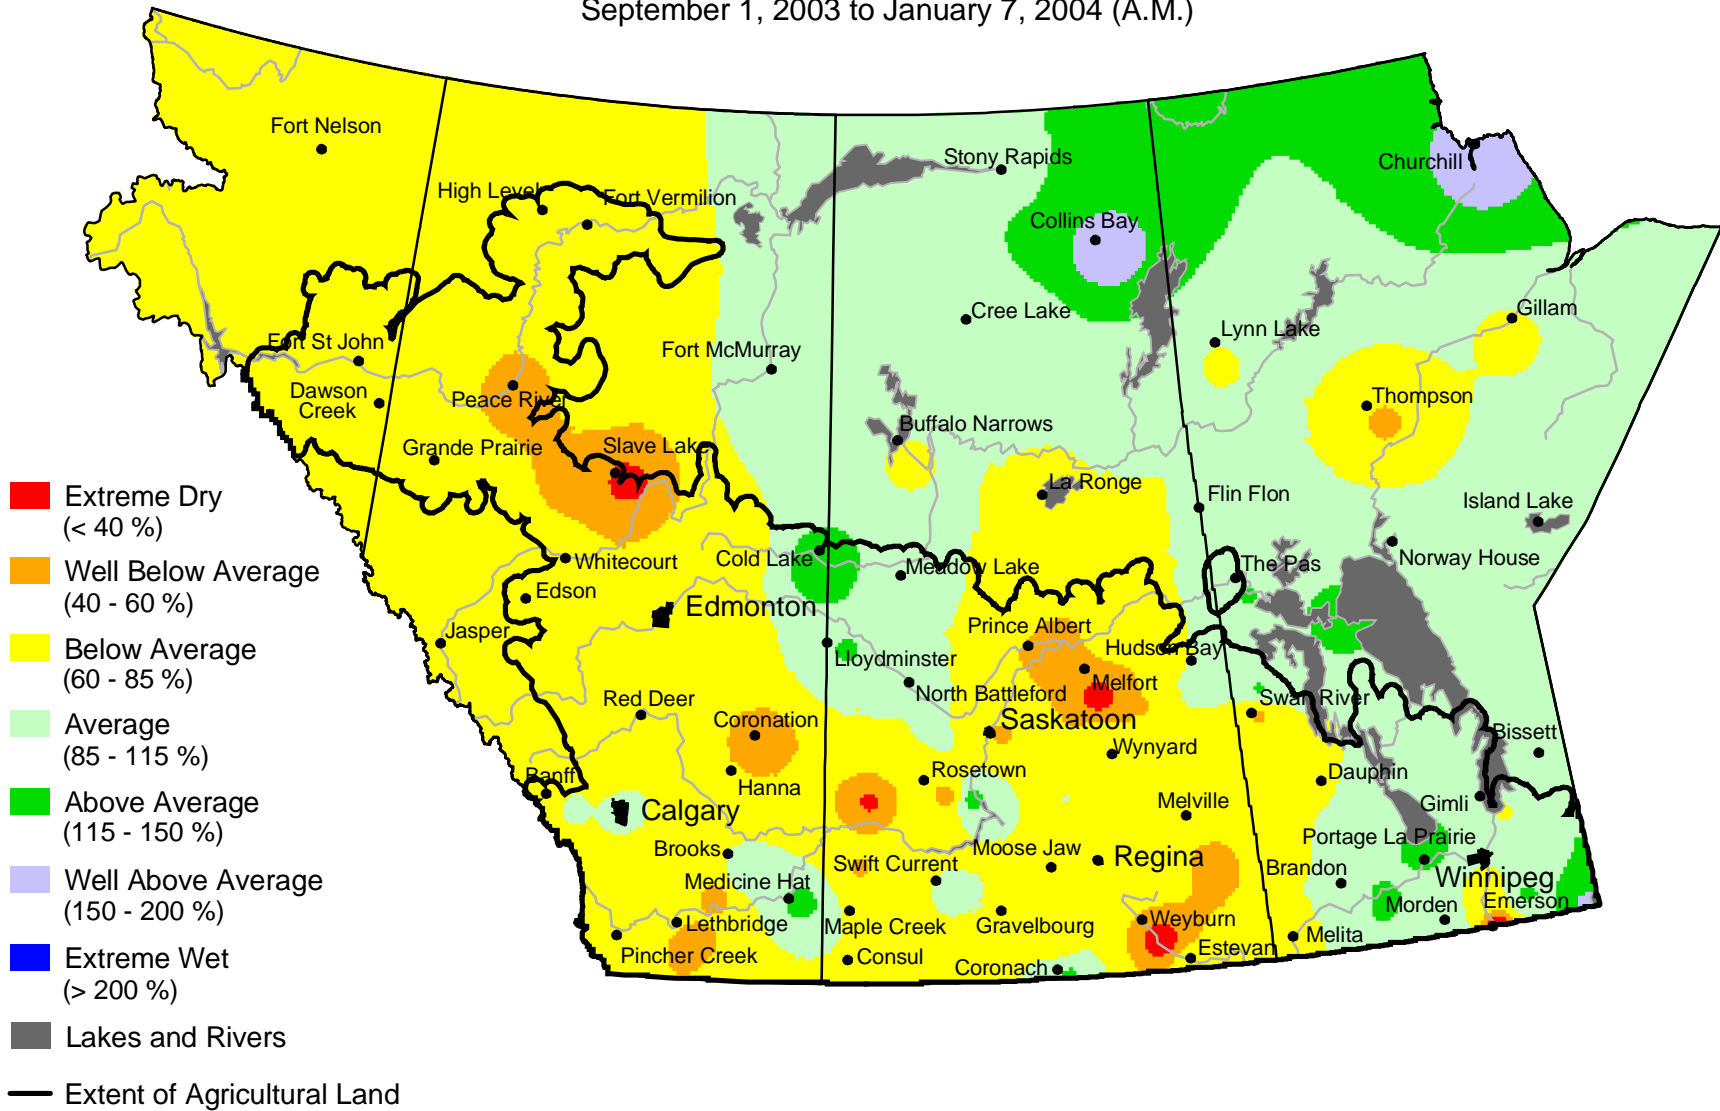

Percent of Average Precipitation

September 1, 2003 to January 7, 2004 (A.M.)

Prepared by PFRA (Prairie Farm Rehabilitation Administration) using data from the Timely Climate Monitoring Network and the many federal and provincial agencies and volunteers that support it.