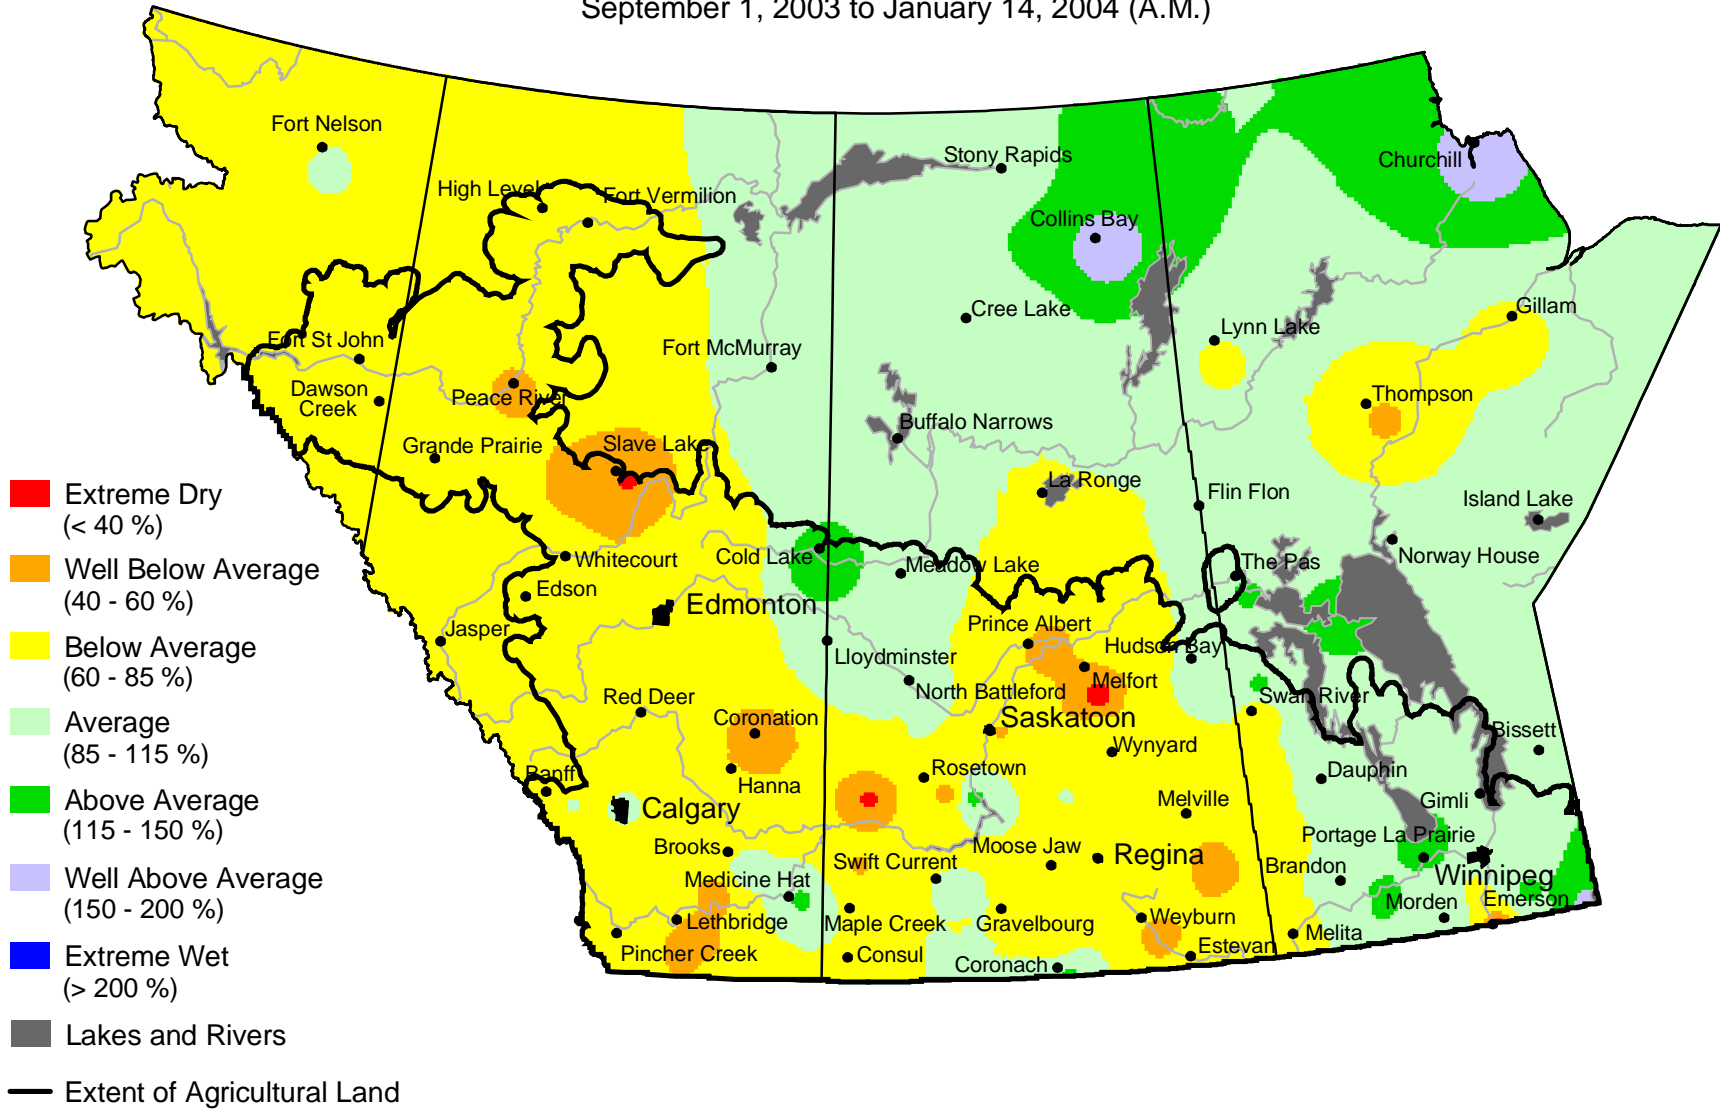

# Percent of Average Precipitation

September 1, 2003 to January 14, 2004 (A.M.)

Prepared by PFRA (Prairie Farm Rehabilitation Administration) using data from the Timely Climate Monitoring Network and the many federal and provincial agencies and volunteers that support it.