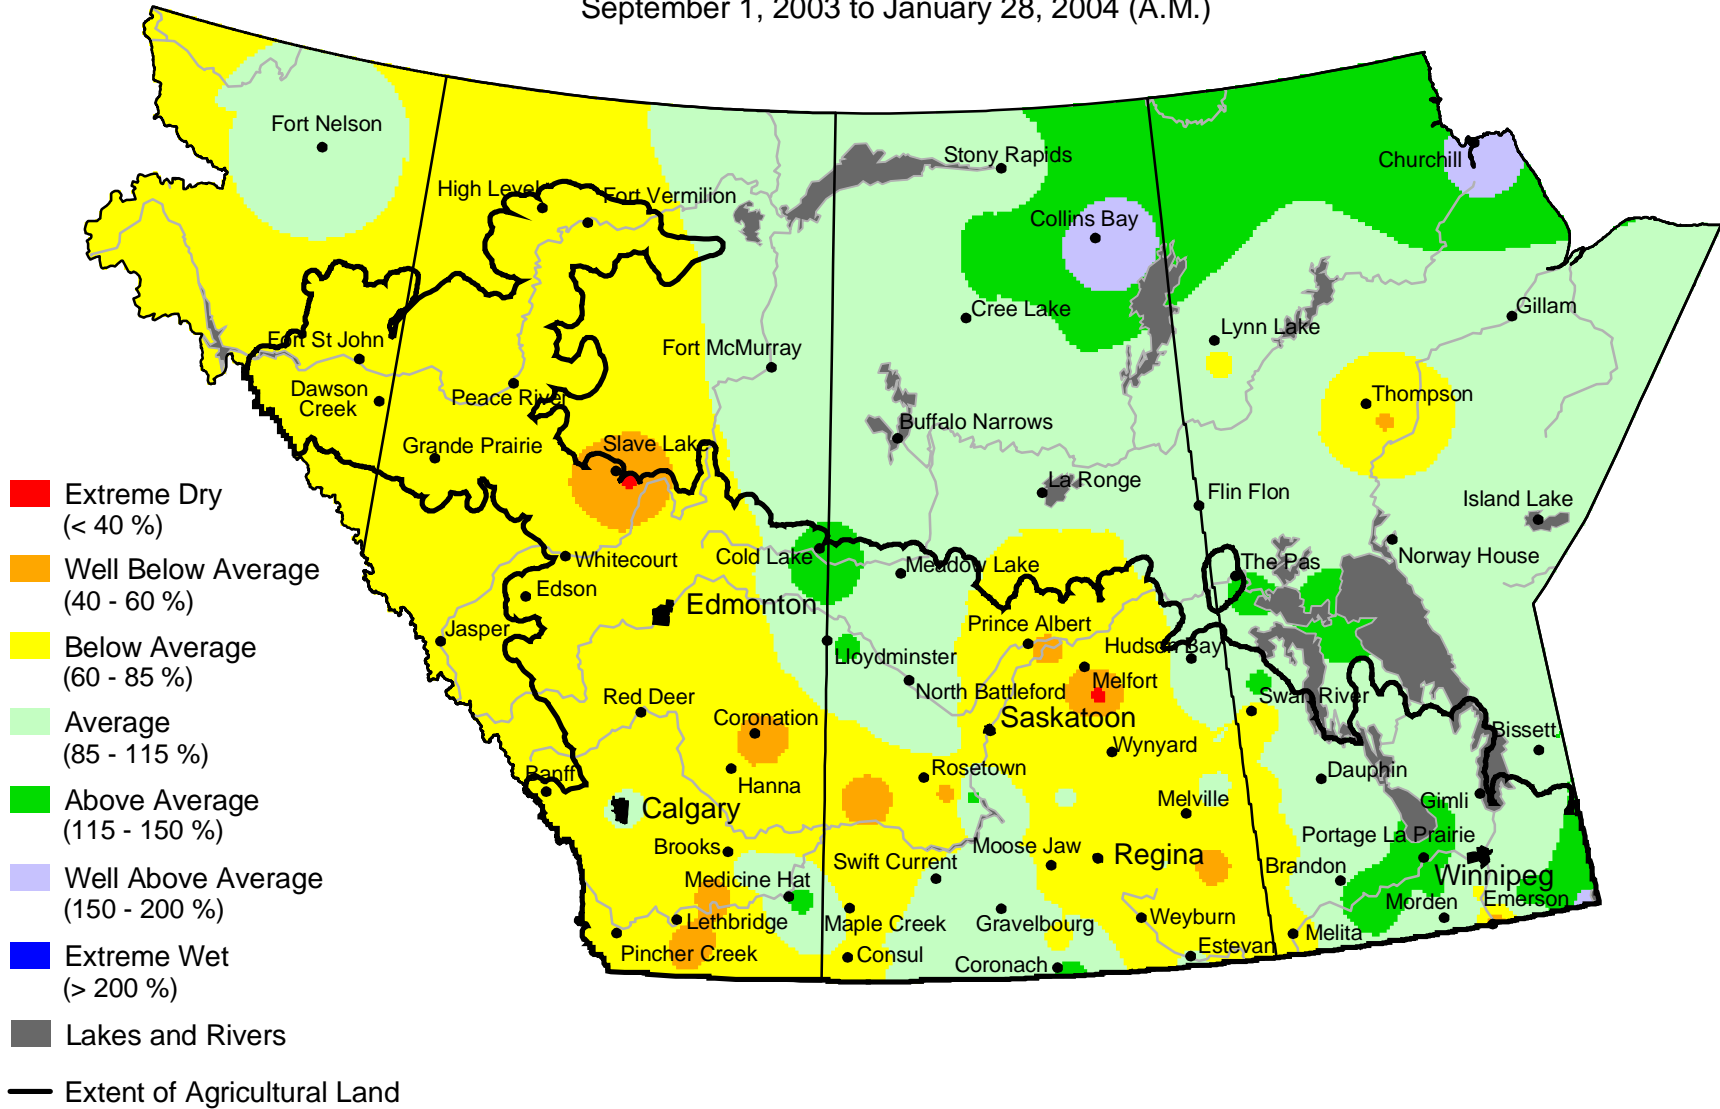

Percent of Average Precipitation

September 1, 2003 to January 28, 2004 (A.M.)

Prepared by PFRA (Prairie Farm Rehabilitation Administration) using data from the Timely Climate Monitoring Network and the many federal and provincial agencies and volunteers that support it.