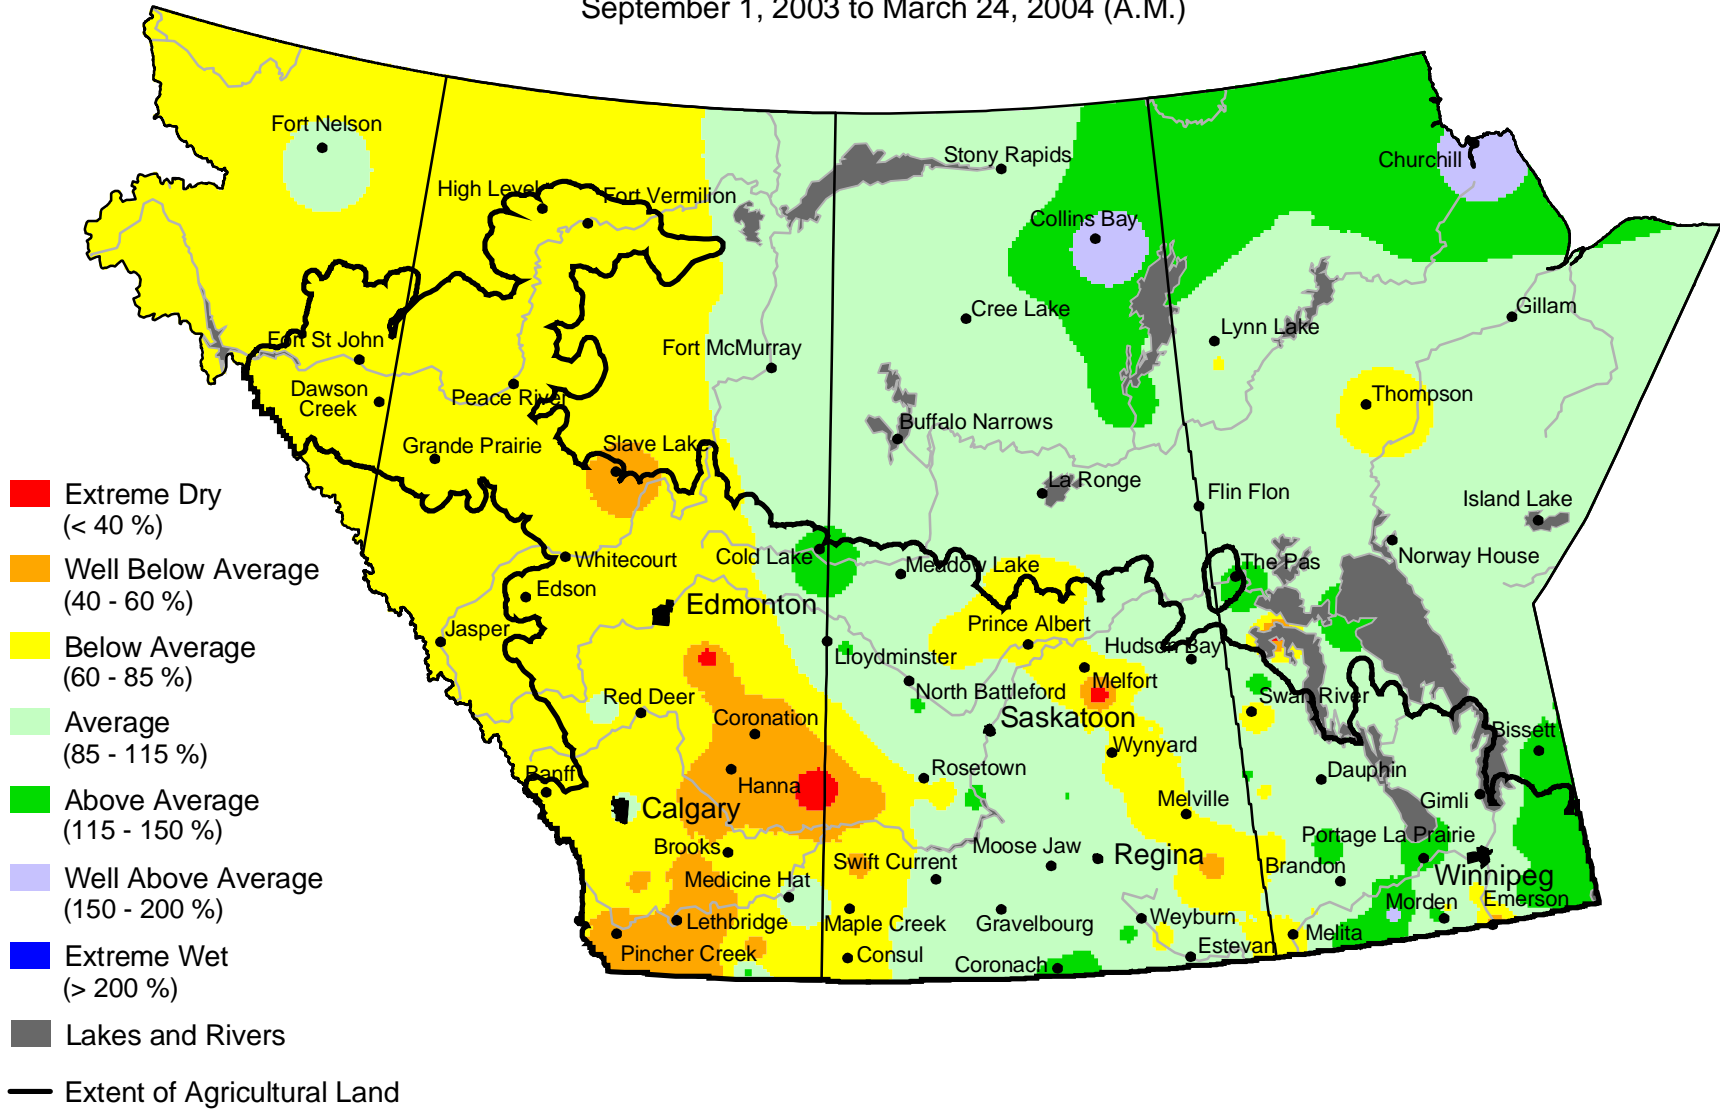

Percent of Average Precipitation

September 1, 2003 to March 24, 2004 (A.M.)

Prepared by PFRA (Prairie Farm Rehabilitation Administration) using data from the Timely Climate Monitoring Network and the many federal and provincial agencies and volunteers that support it.