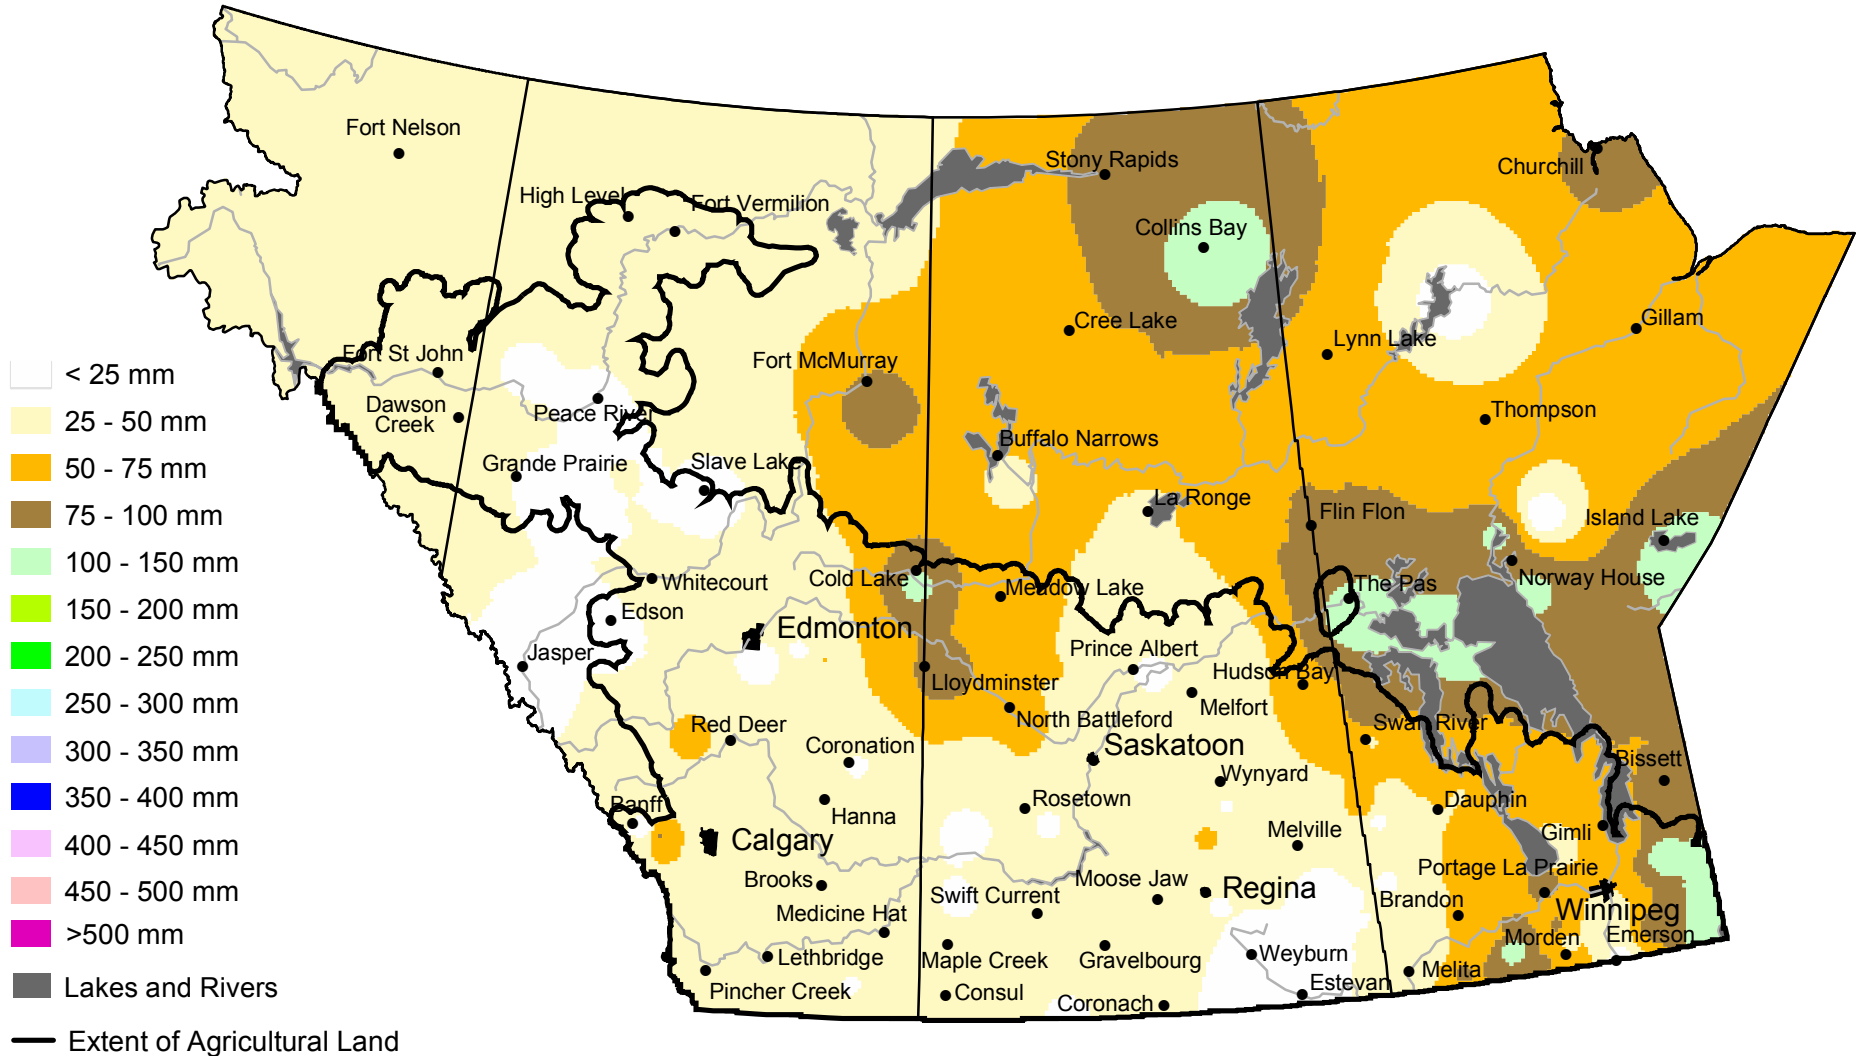

Accumulated Precipitation

September 1, 2003 to October 1, 2003 (A.M.)

www.agr.gc.ca/pfra/drought

Prepared by Agriculture and Agri-Food Canada (PFRA) using data from the Timely Climate Monitoring Network and the many federal and provincial agencies and volunteers that support it.