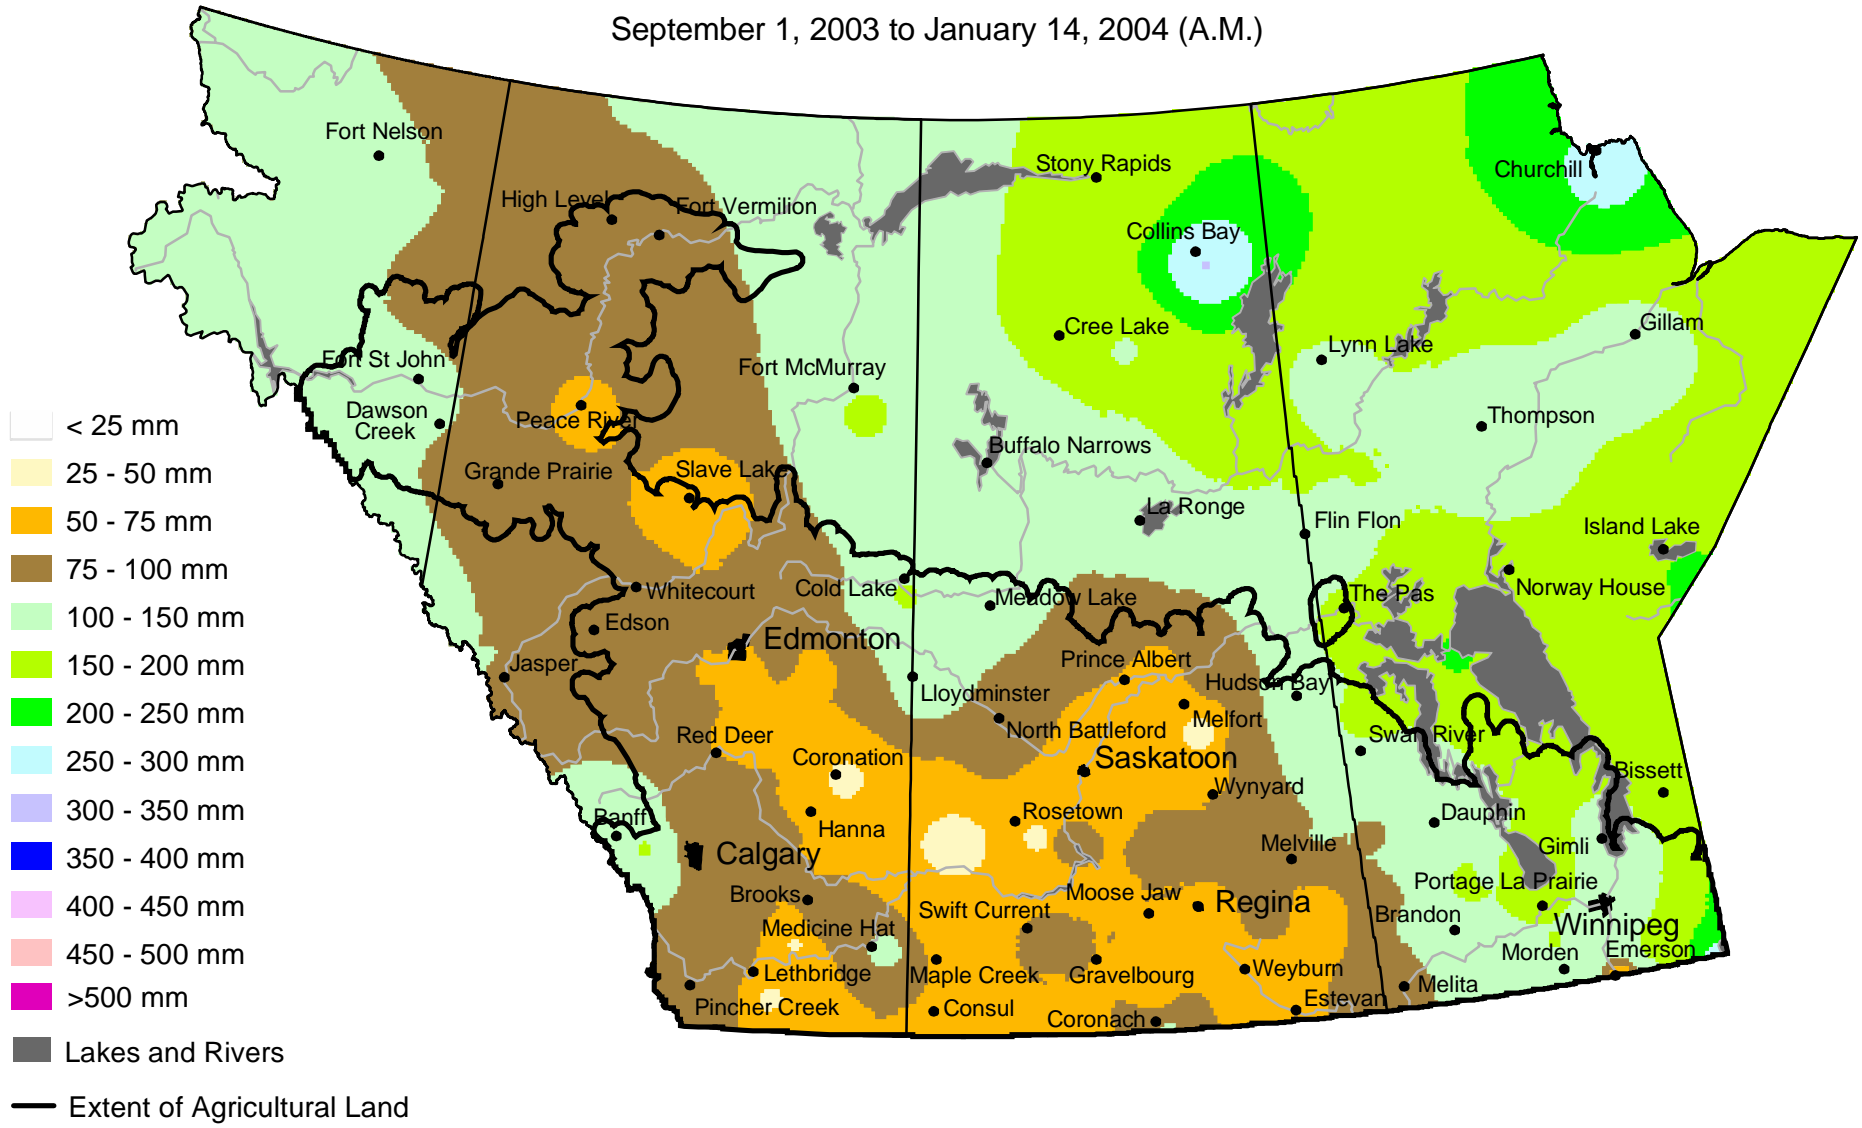

Accumulated Precipitation

September 1, 2003 to January 14, 2004 (A.M.)

Prepared by AAFC-PFRA (Agriculture and Agri-Food Canada - Prairie Farm Rehabilitation Administration) using data from the Timely Climate Monitoring Network and the many federal and provincial agencies and volunteers that support it.