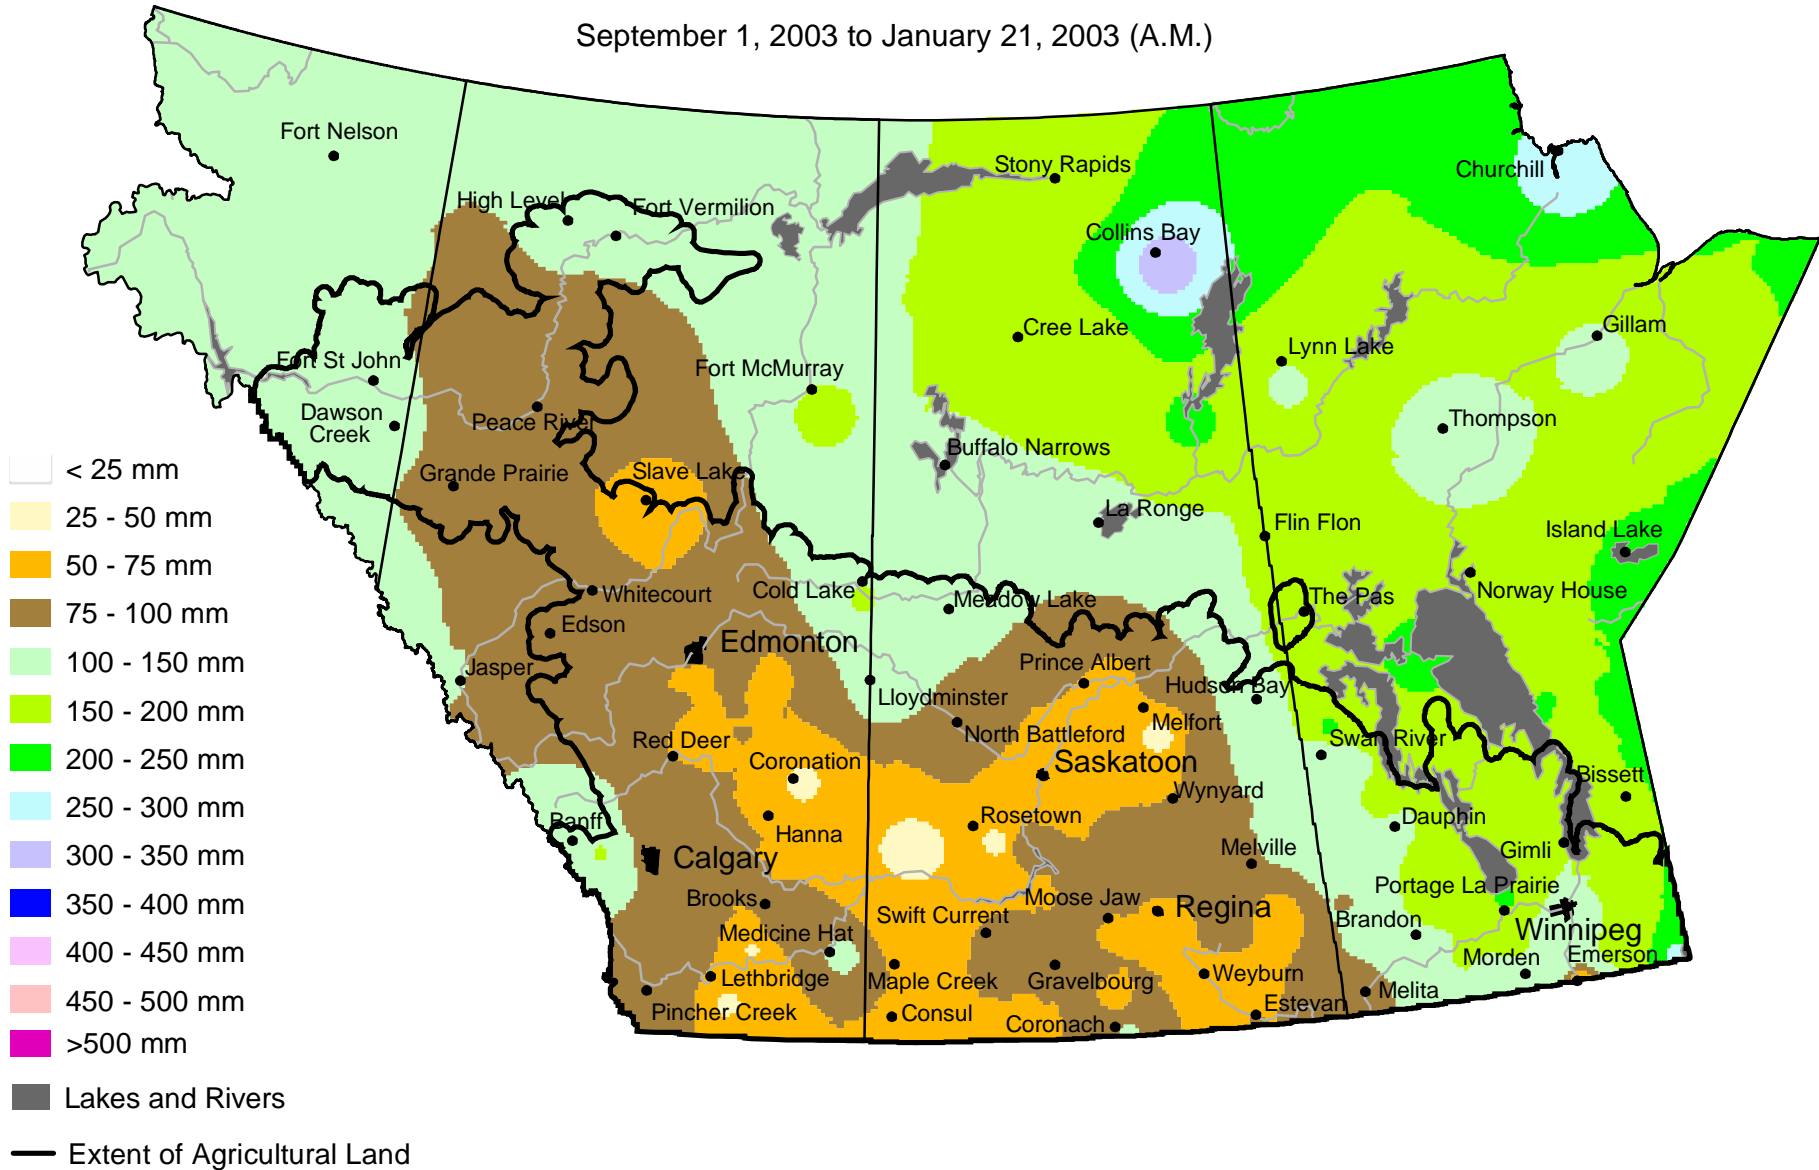

# Accumulated Precipitation

September 1, 2003 to January 21, 2003 (A.M.)

Prepared by AAFC-PFRA (Agriculture and Agri-Food Canada - Prairie Farm Rehabilitation Administration) using data from the Timely Climate Monitoring Network and the many federal and provincial agencies and volunteers that support it.