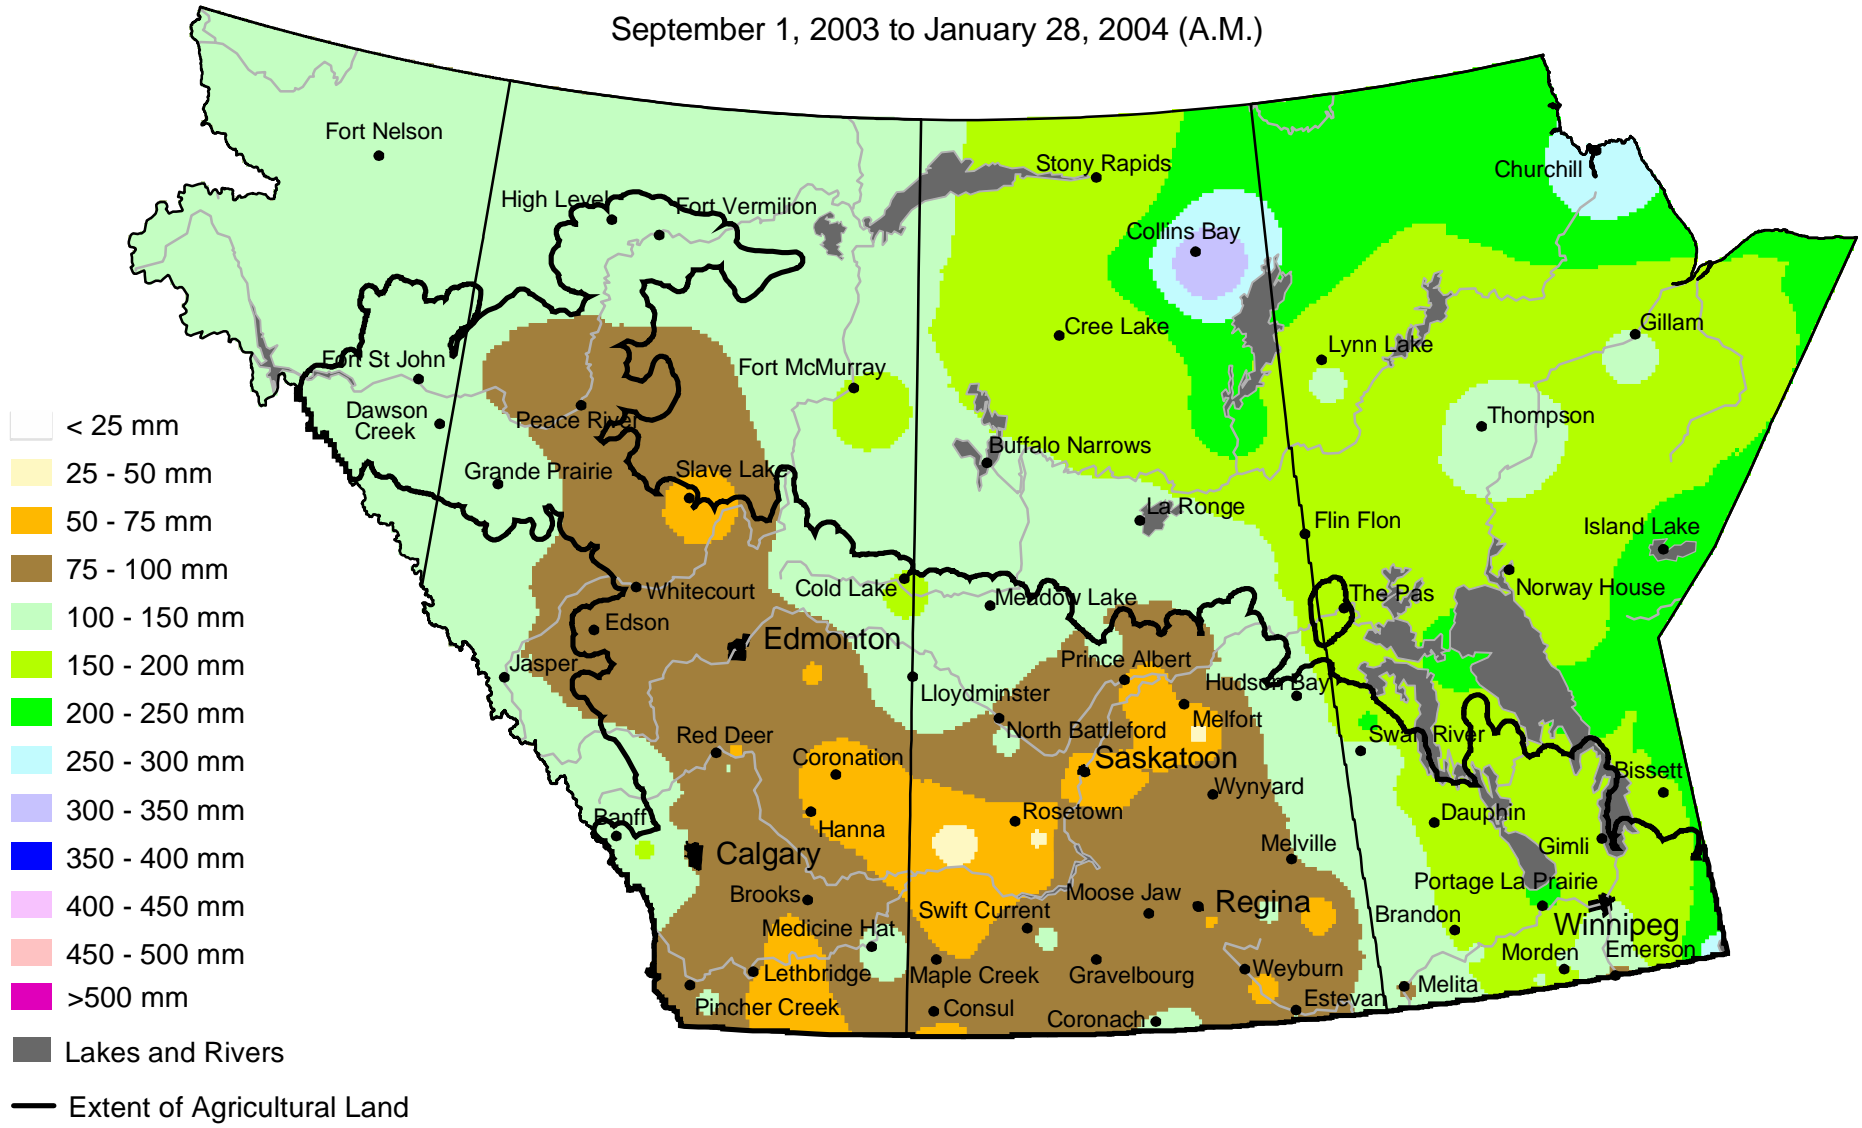

Accumulated Precipitation

September 1, 2003 to January 28, 2004 (A.M.)

Prepared by AAFC-PFRA (Agriculture and Agri-Food Canada - Prairie Farm Rehabilitation Administration) using data from the Timely Climate Monitoring Network and the many federal and provincial agencies and volunteers that support it.