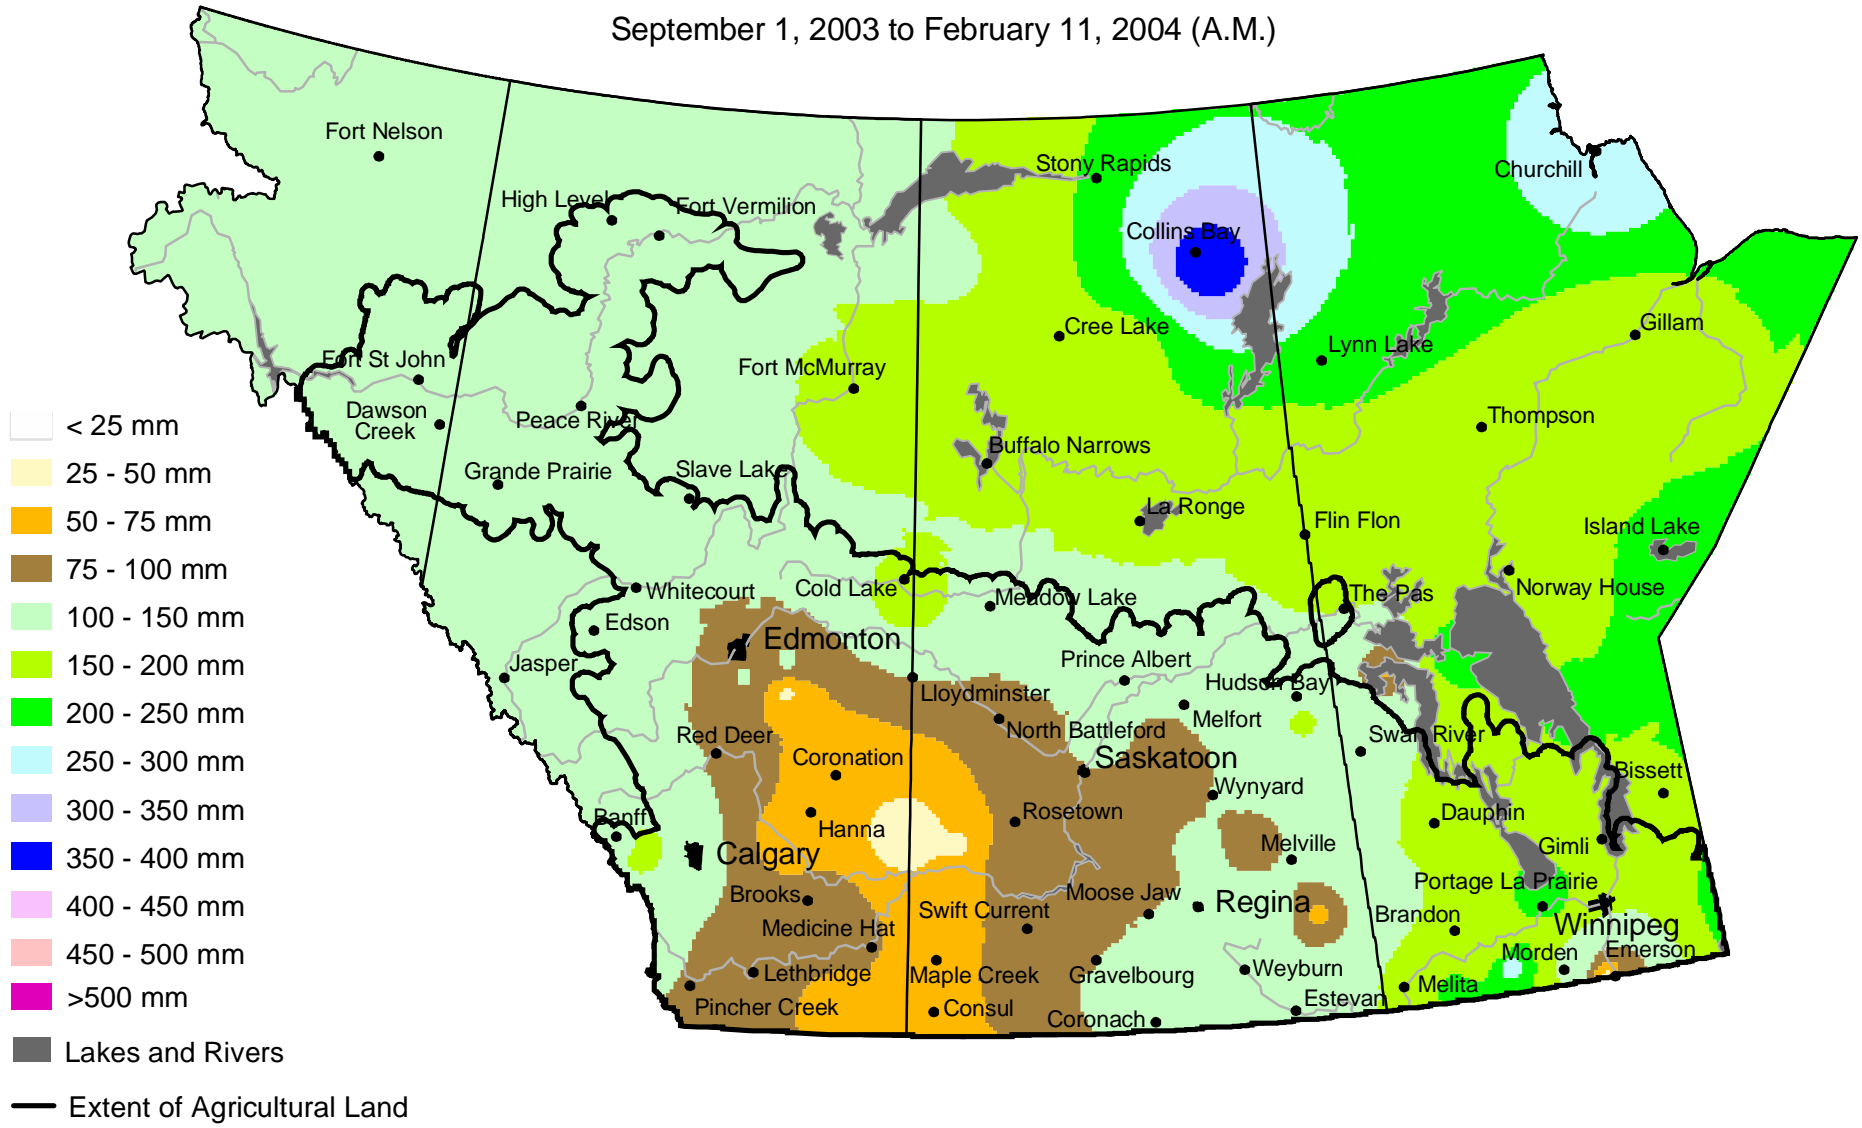

# Accumulated Precipitation

September 1, 2003 to February 11, 2004 (A.M.)

Prepared by AAFC-PFRA (Agriculture and Agri-Food Canada - Prairie Farm Rehabilitation Administration) using data from the Timely Climate Monitoring Network and the many federal and provincial agencies and volunteers that support it.