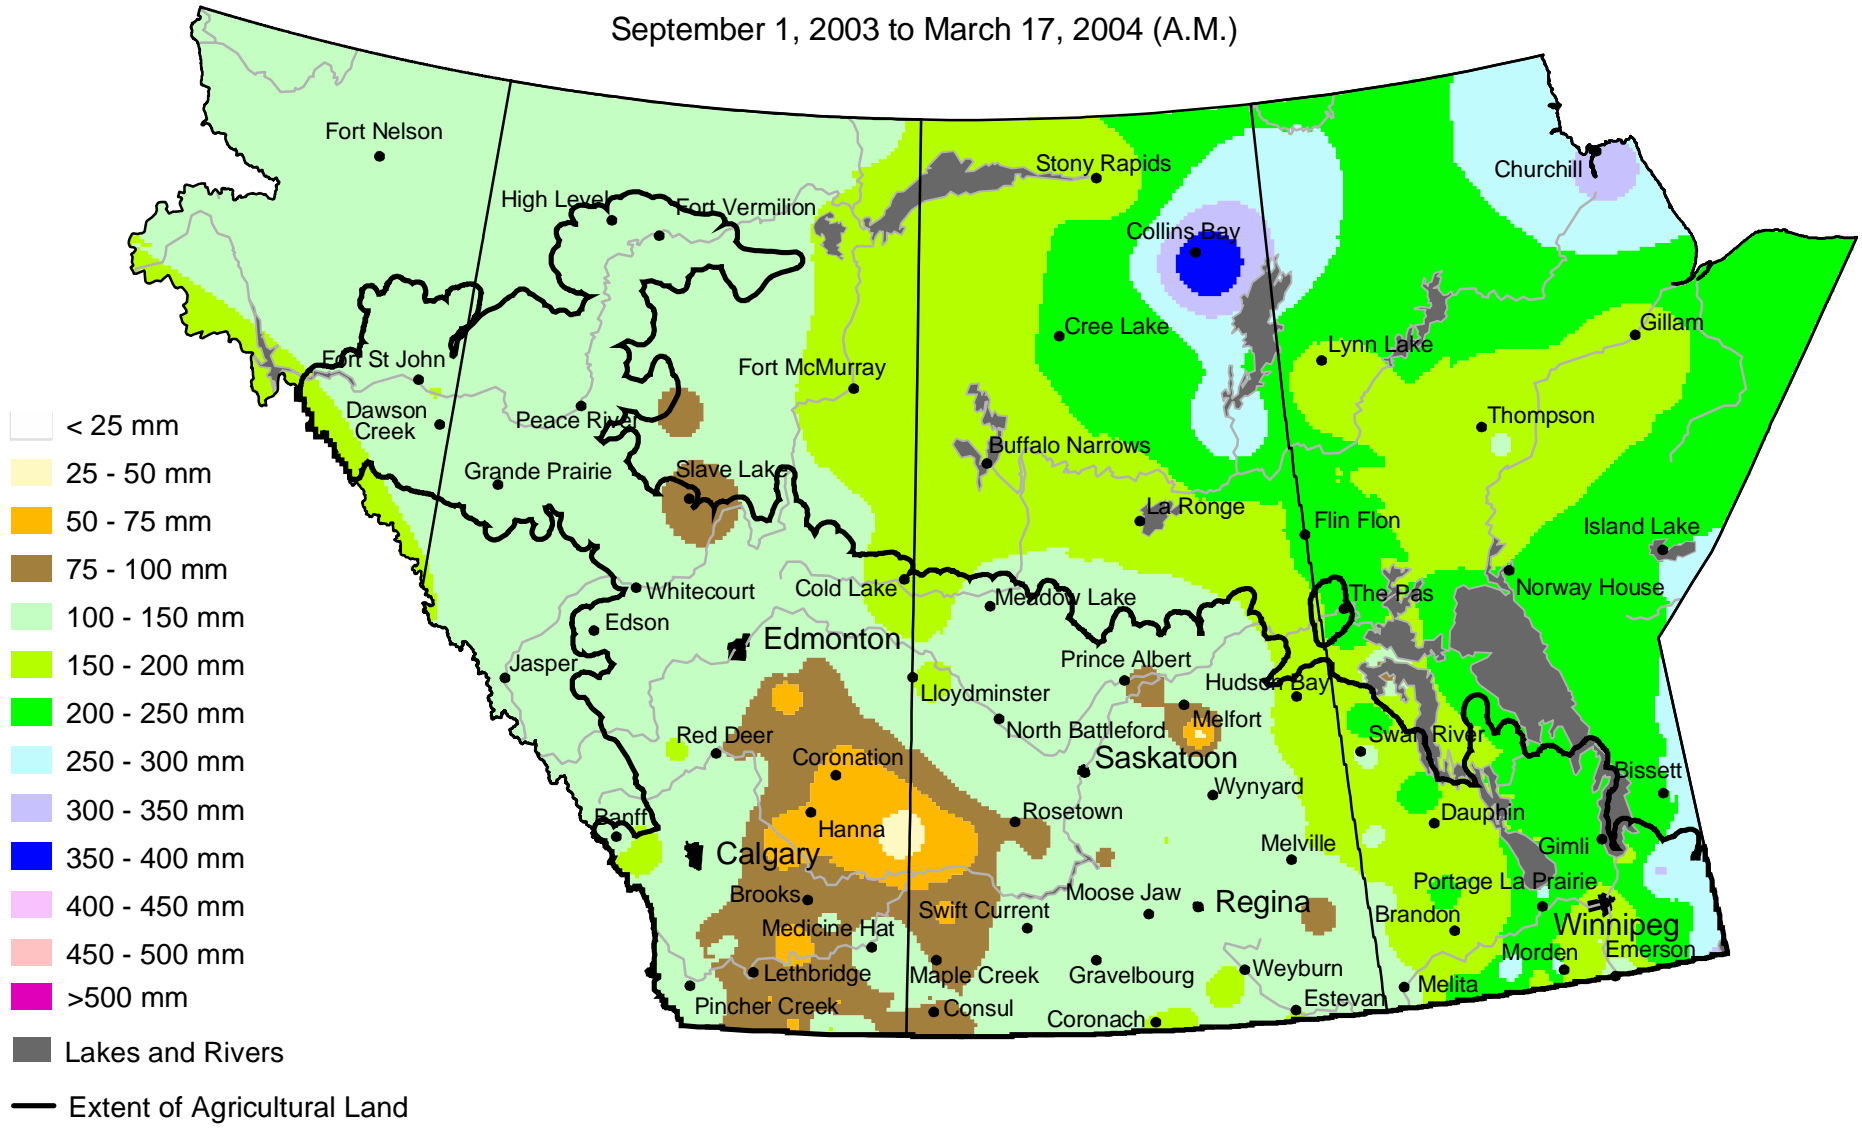

Accumulated Precipitation

September 1, 2003 to March 17, 2004 (A.M.)

Prepared by AAFC-PFRA (Agriculture and Agri-Food Canada - Prairie Farm Rehabilitation Administration) using data from the Timely Climate Monitoring Network and the many federal and provincial agencies and volunteers that support it.