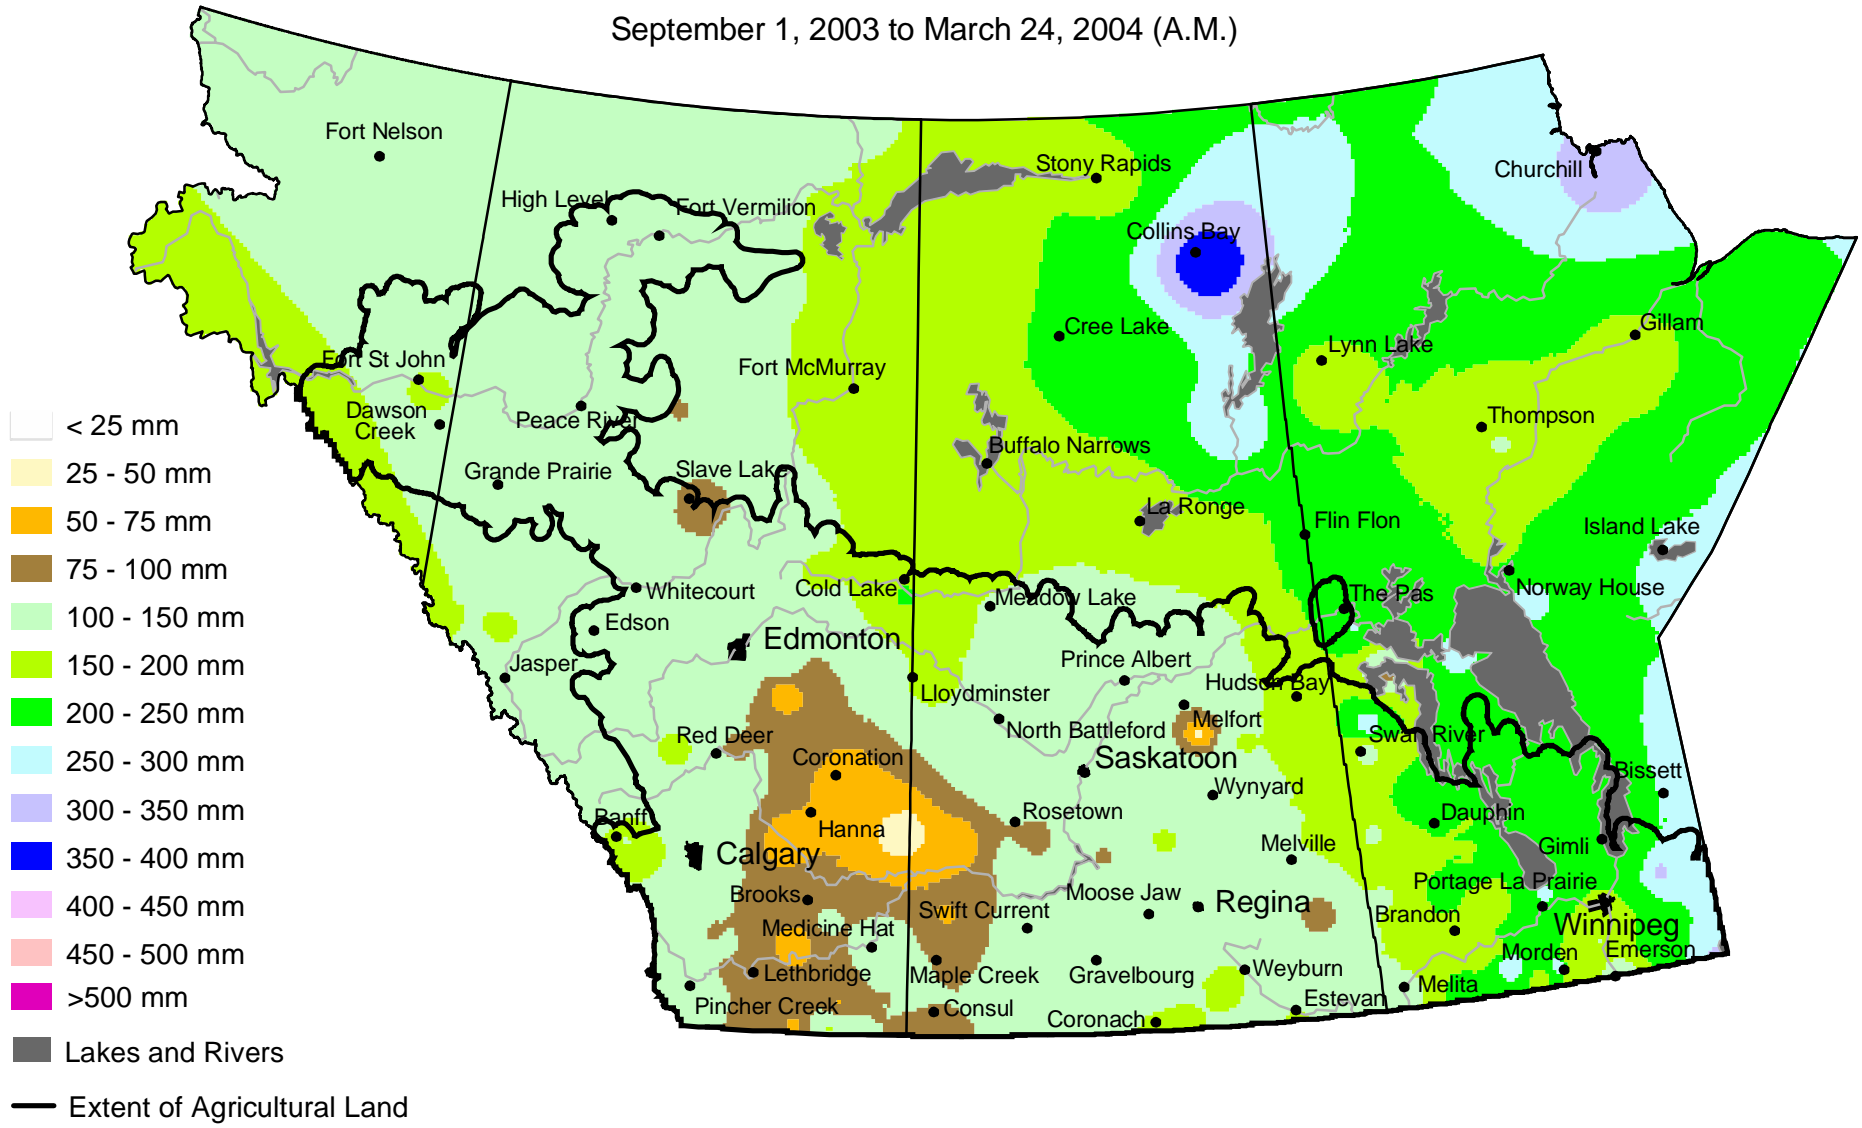

Accumulated Precipitation

September 1, 2003 to March 24, 2004 (A.M.)

Prepared by AAFC-PFRA (Agriculture and Agri-Food Canada - Prairie Farm Rehabilitation Administration) using data from the Timely Climate Monitoring Network and the many federal and provincial agencies and volunteers that support it.