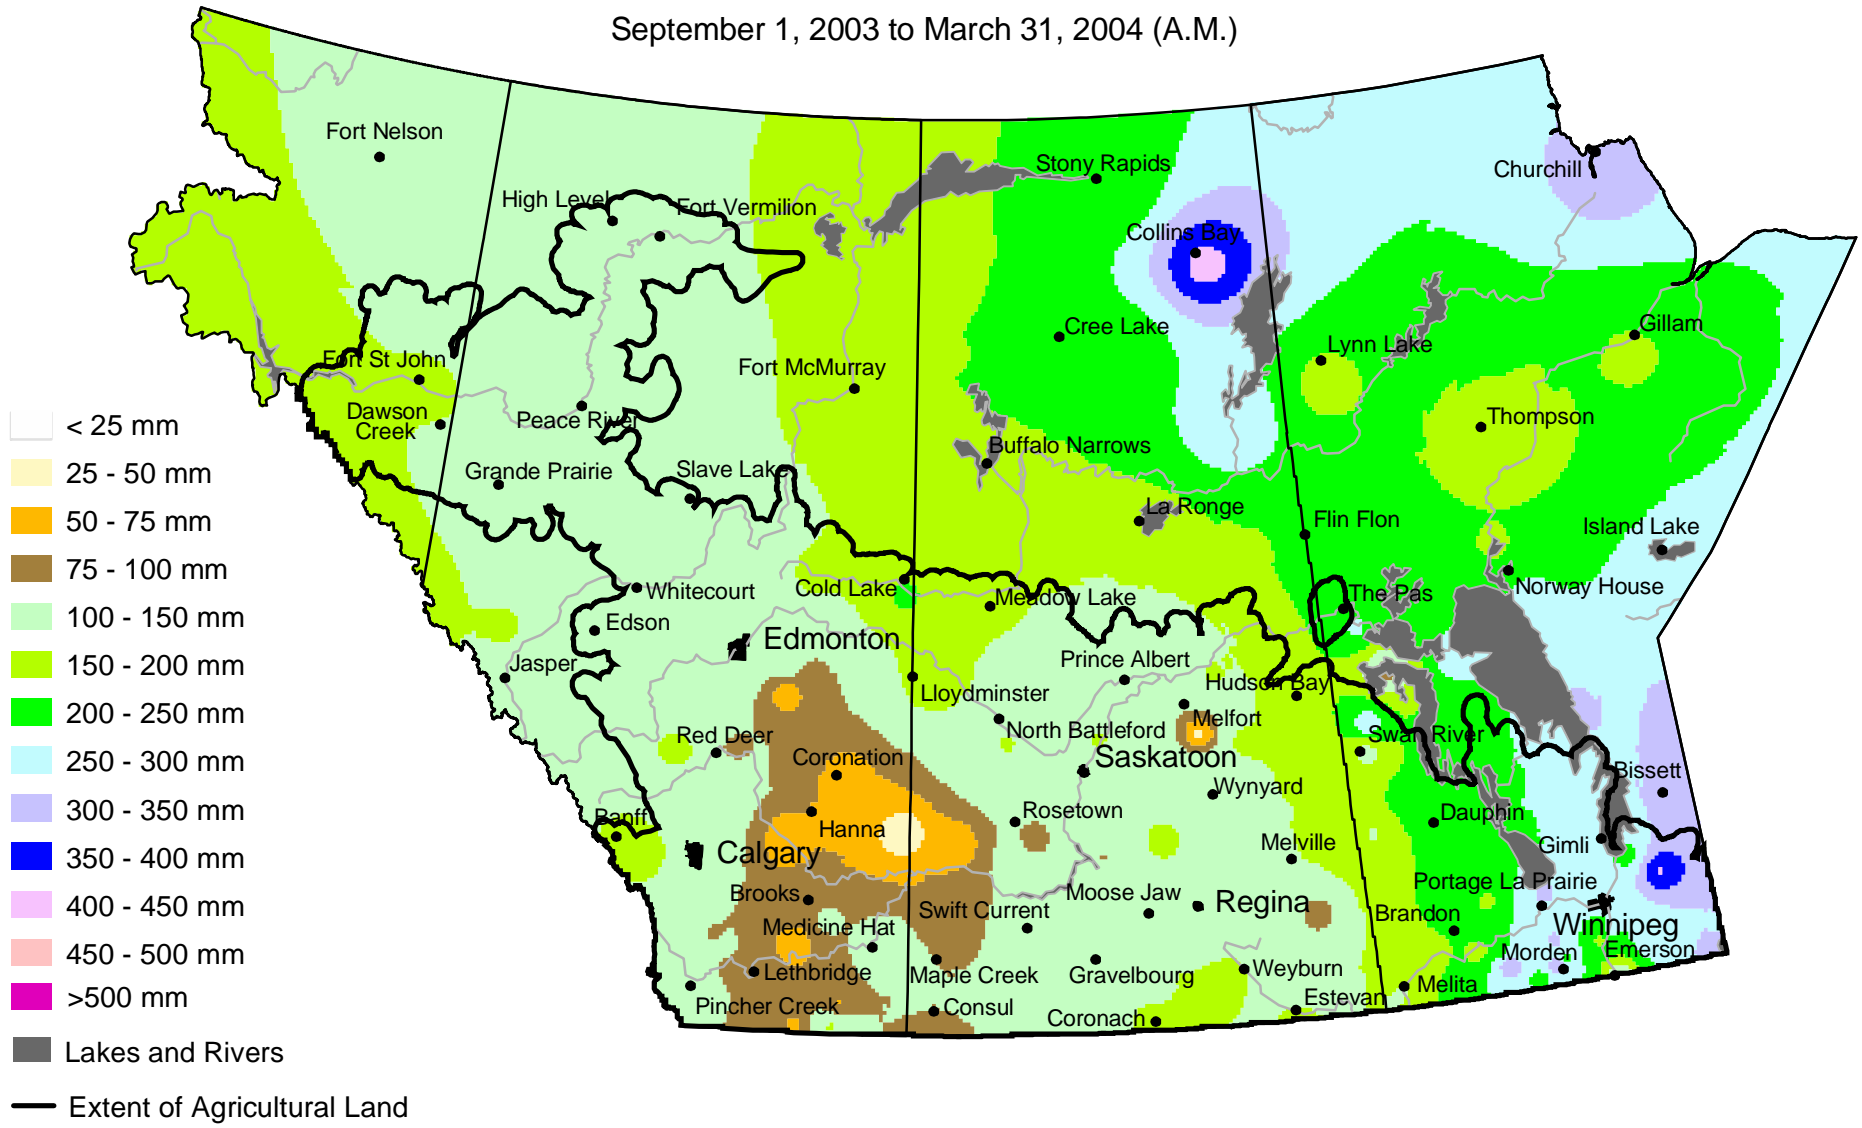

Accumulated Precipitation

September 1, 2003 to March 31, 2004 (A.M.)

Prepared by AAFC-PFRA (Agriculture and Agri-Food Canada - Prairie Farm Rehabilitation Administration) using data from the Timely Climate Monitoring Network and the many federal and provincial agencies and volunteers that support it.