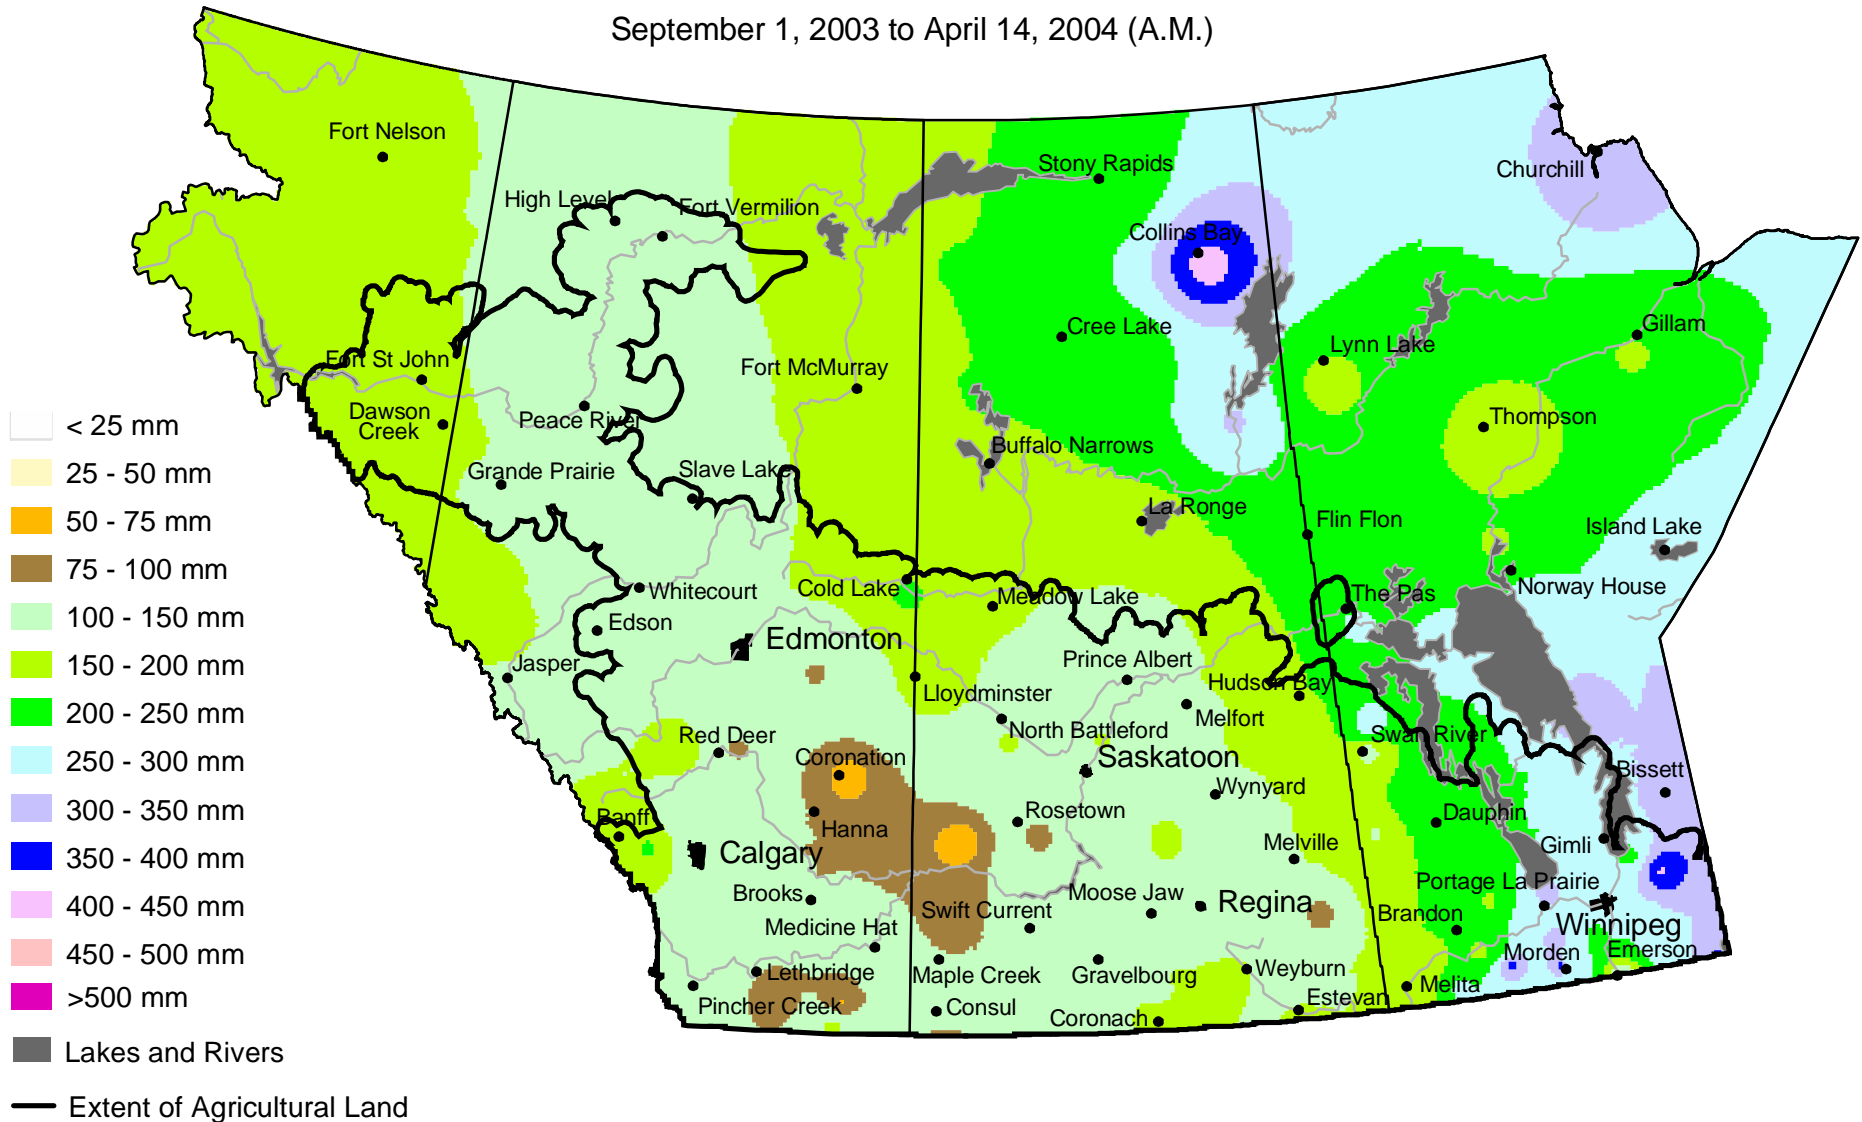

Accumulated Precipitation

September 1, 2003 to April 14, 2004 (A.M.)

Prepared by AAFC-PFRA (Agriculture and Agri-Food Canada - Prairie Farm Rehabilitation Administration) using data from the Timely Climate Monitoring Network and the many federal and provincial agencies and volunteers that support it.