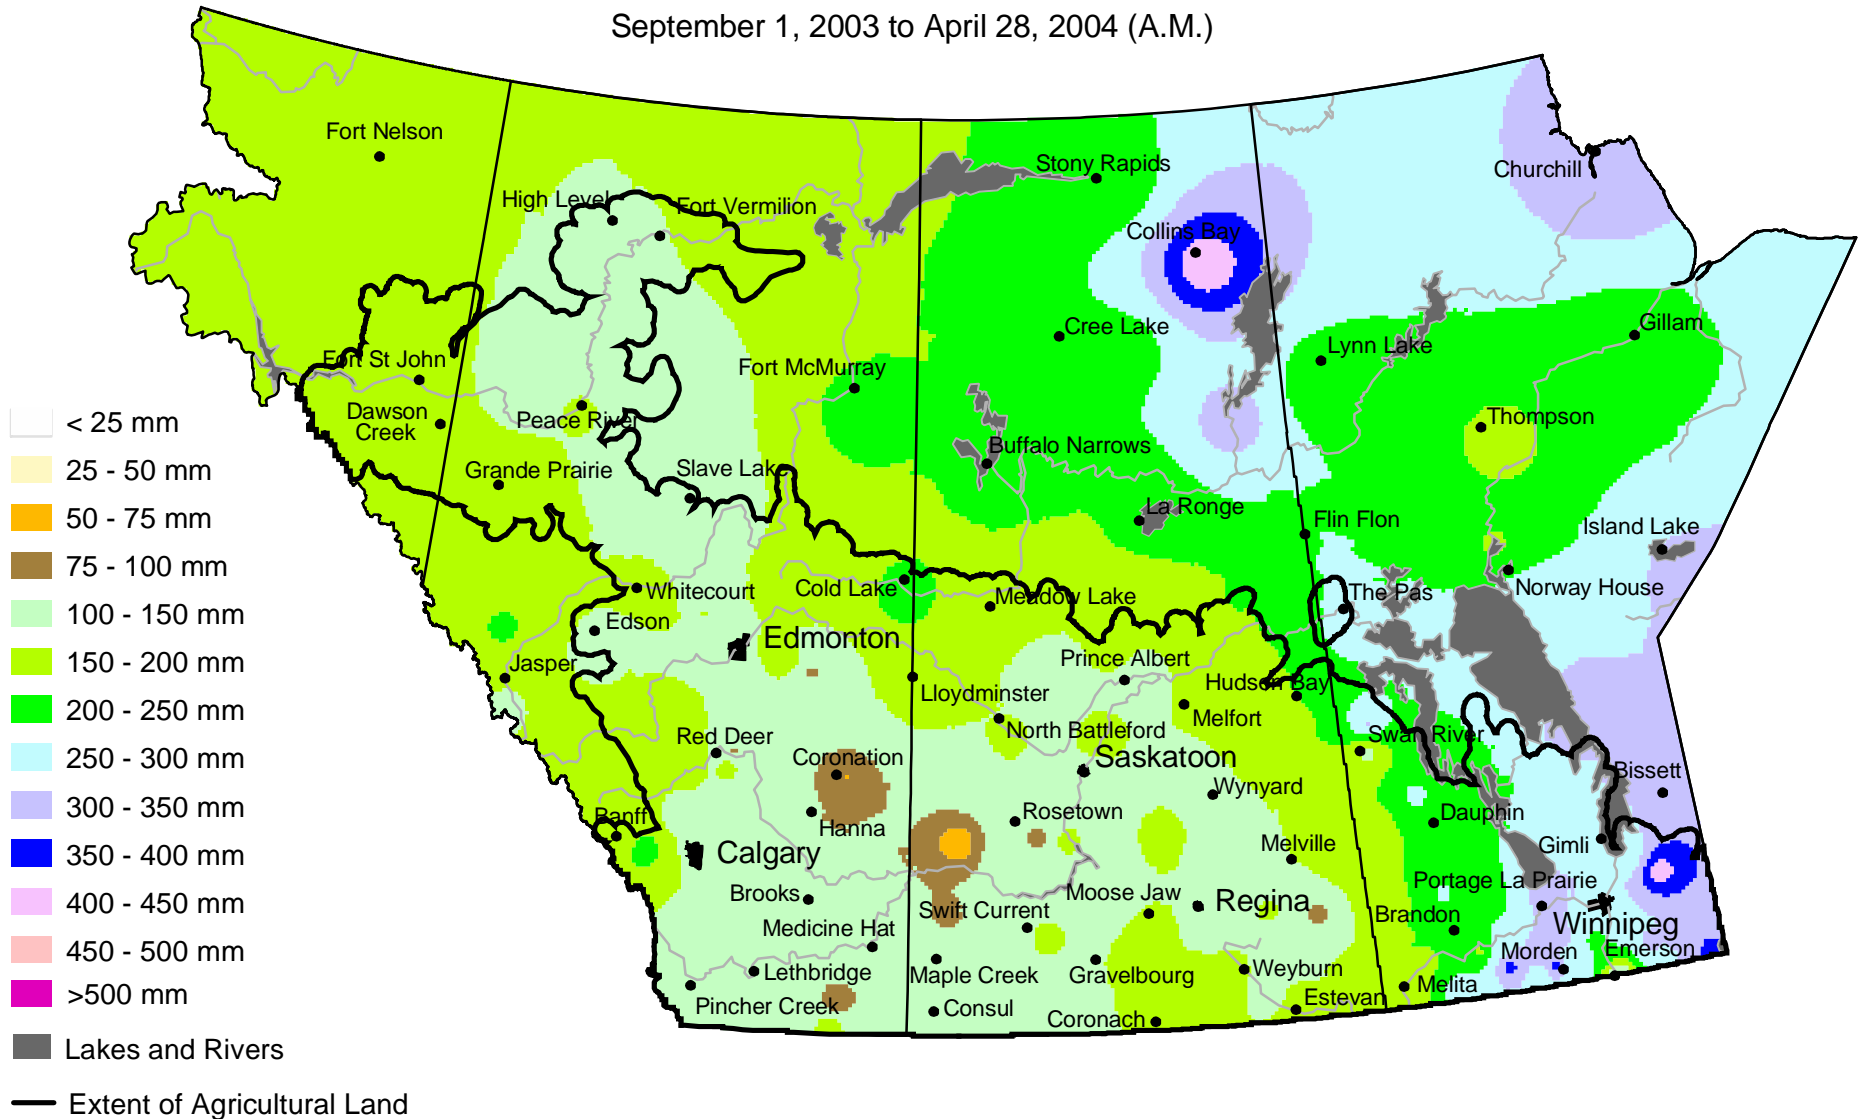

Accumulated Precipitation

September 1, 2003 to April 28, 2004 (A.M.)

Prepared by AAFC-PFRA (Agriculture and Agri-Food Canada - Prairie Farm Rehabilitation Administration) using data from the Timely Climate Monitoring Network and the many federal and provincial agencies and volunteers that support it.