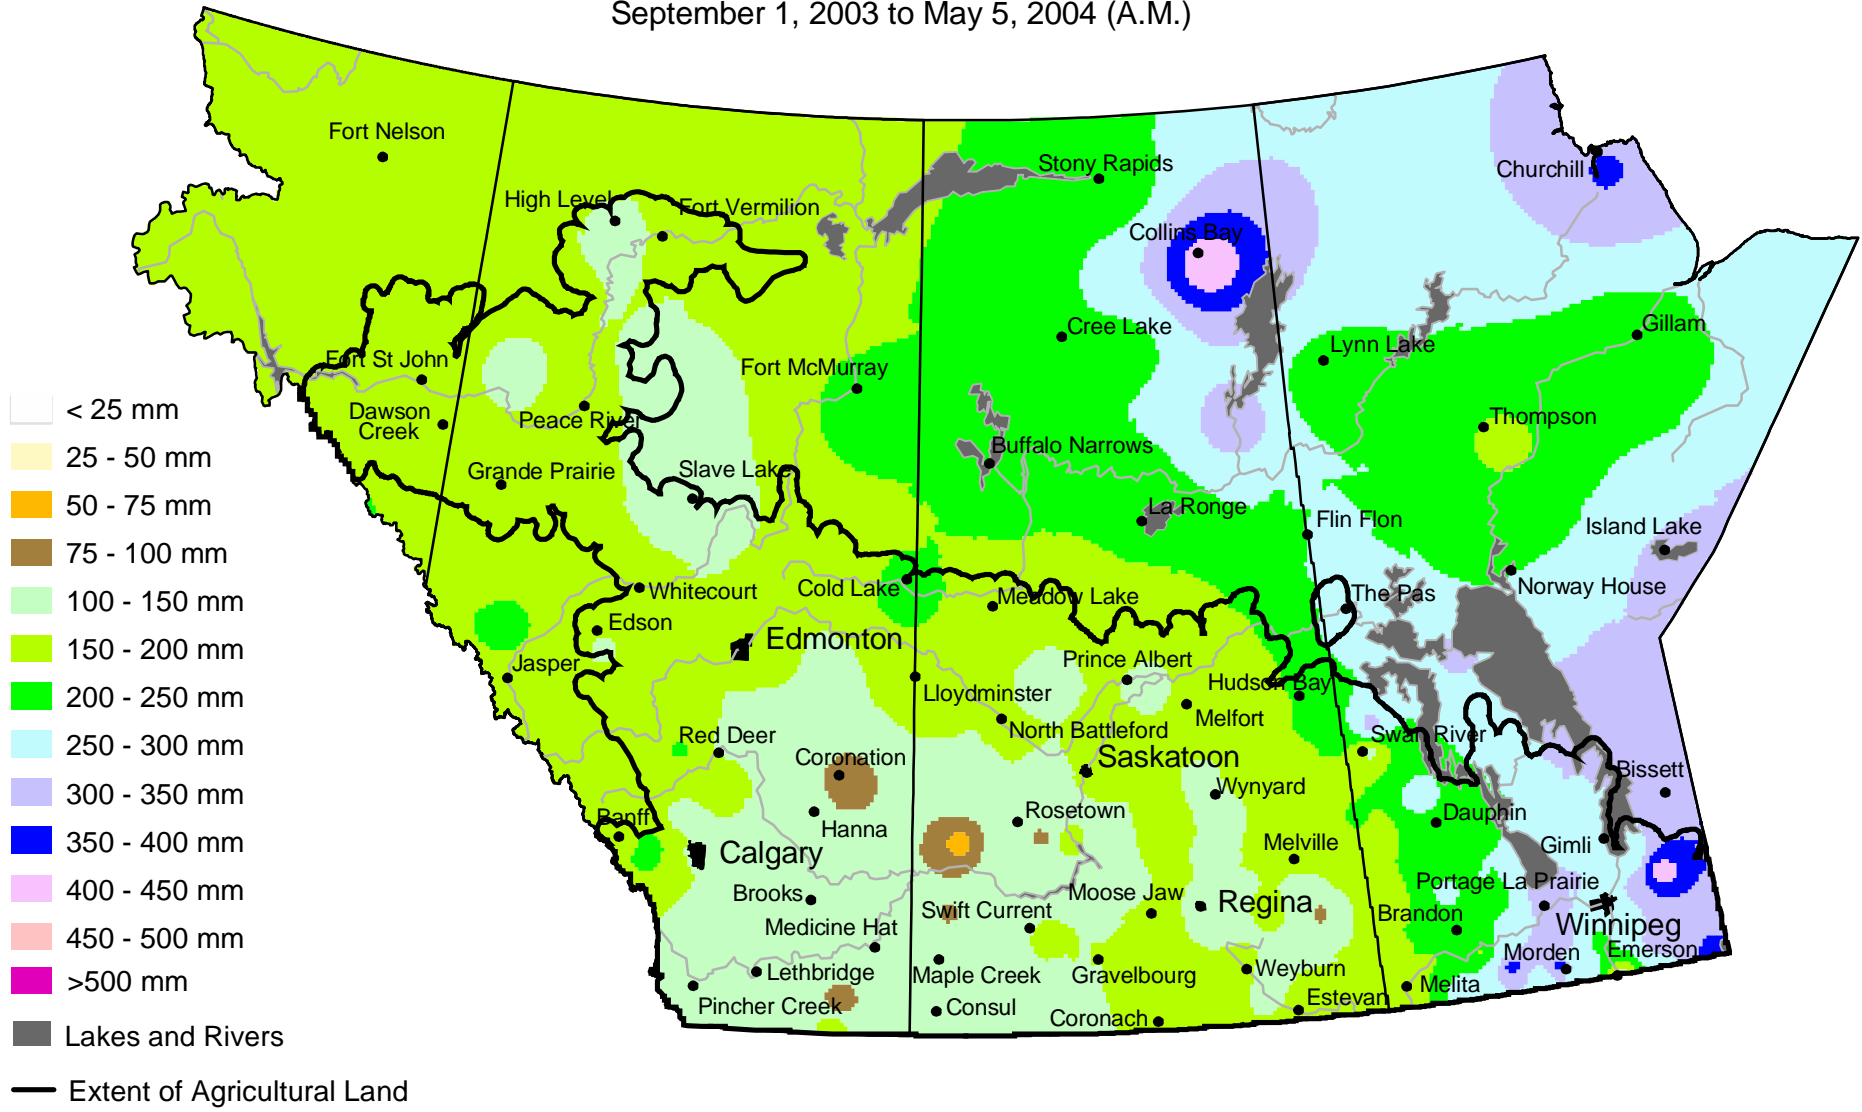

Accumulated Precipitation

September 1, 2003 to May 5, 2004 (A.M.)

Prepared by AAFC-PFRA (Agriculture and Agri-Food Canada - Prairie Farm Rehabilitation Administration) using data from the Timely Climate Monitoring Network and the many federal and provincial agencies and volunteers that support it.