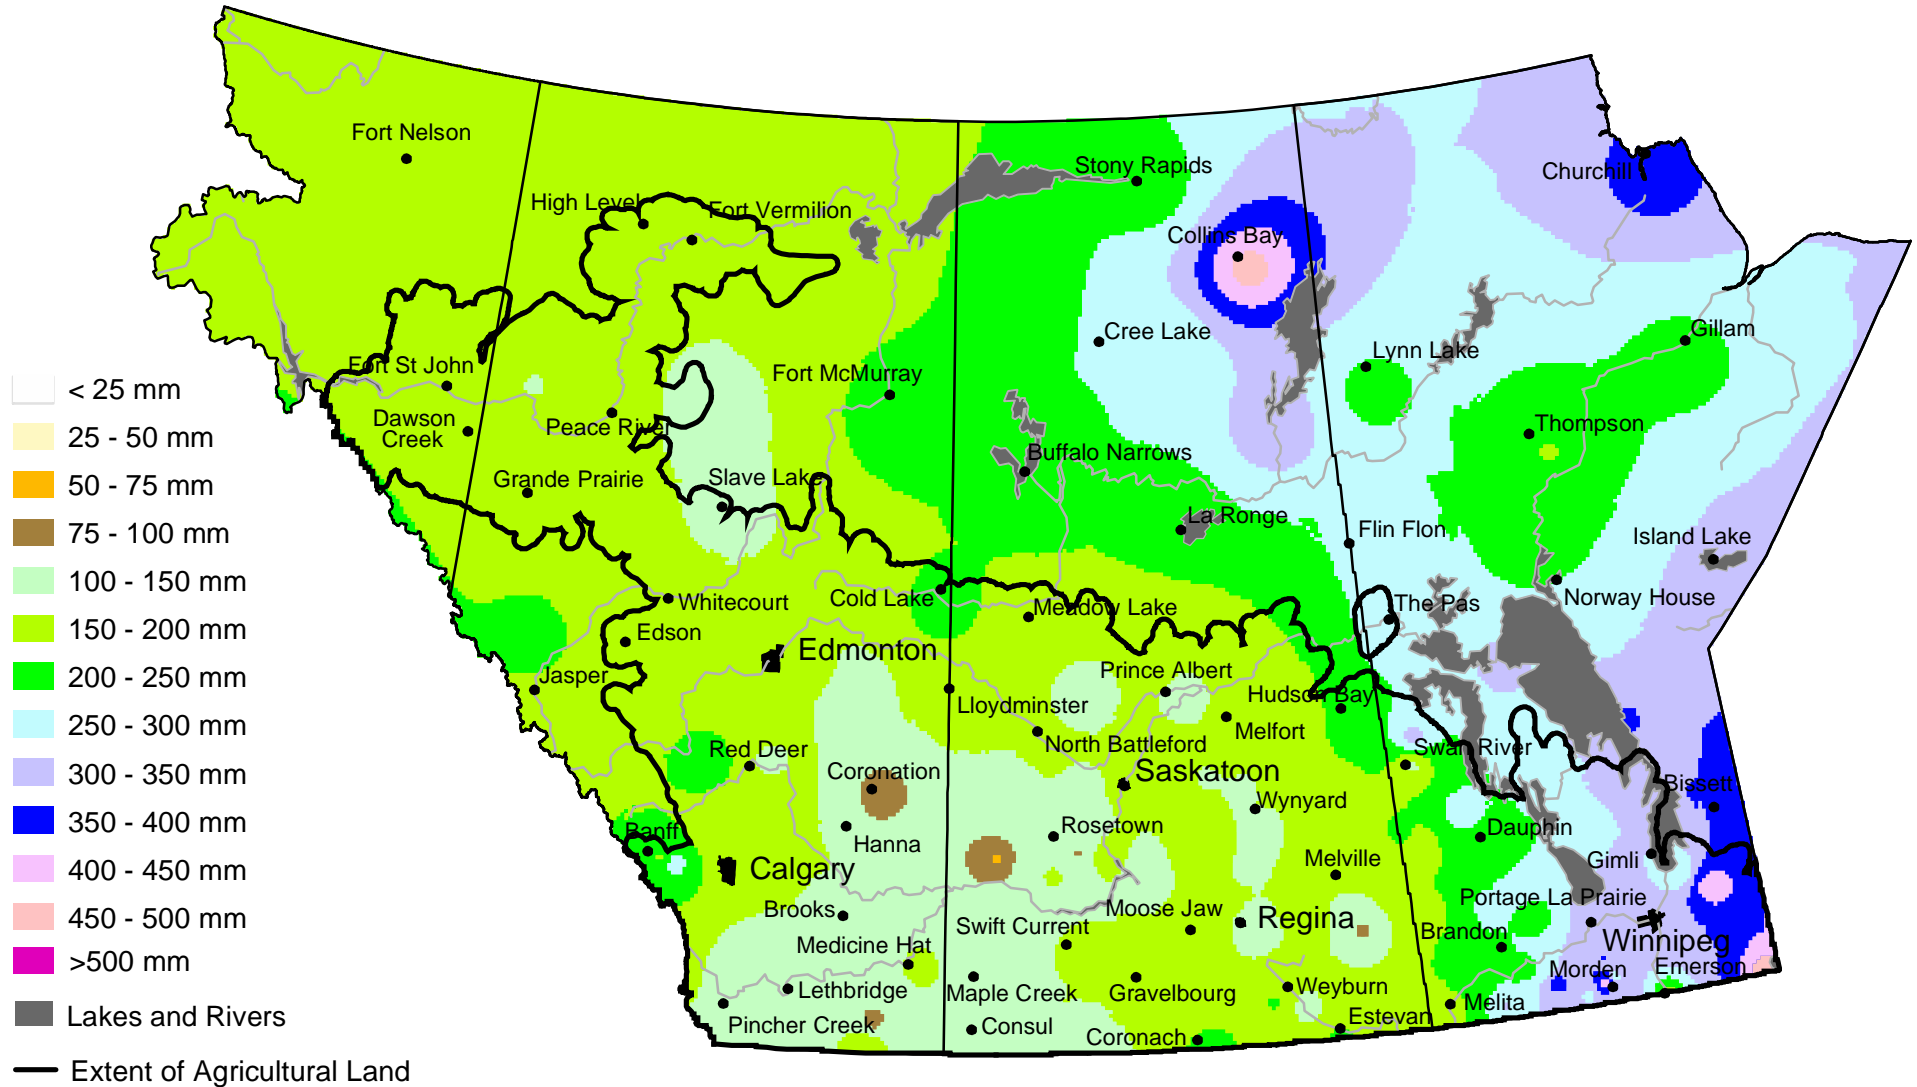

Accumulated Precipitation

September 1, 2003 to May 12, 2004 (A.M.)

Prepared by AAFC-PFRA (Agriculture and Agri-Food Canada - Prairie Farm Rehabilitation Administration) using data from the Timely Climate Monitoring Network and the many federal and provincial agencies and volunteers that support it.