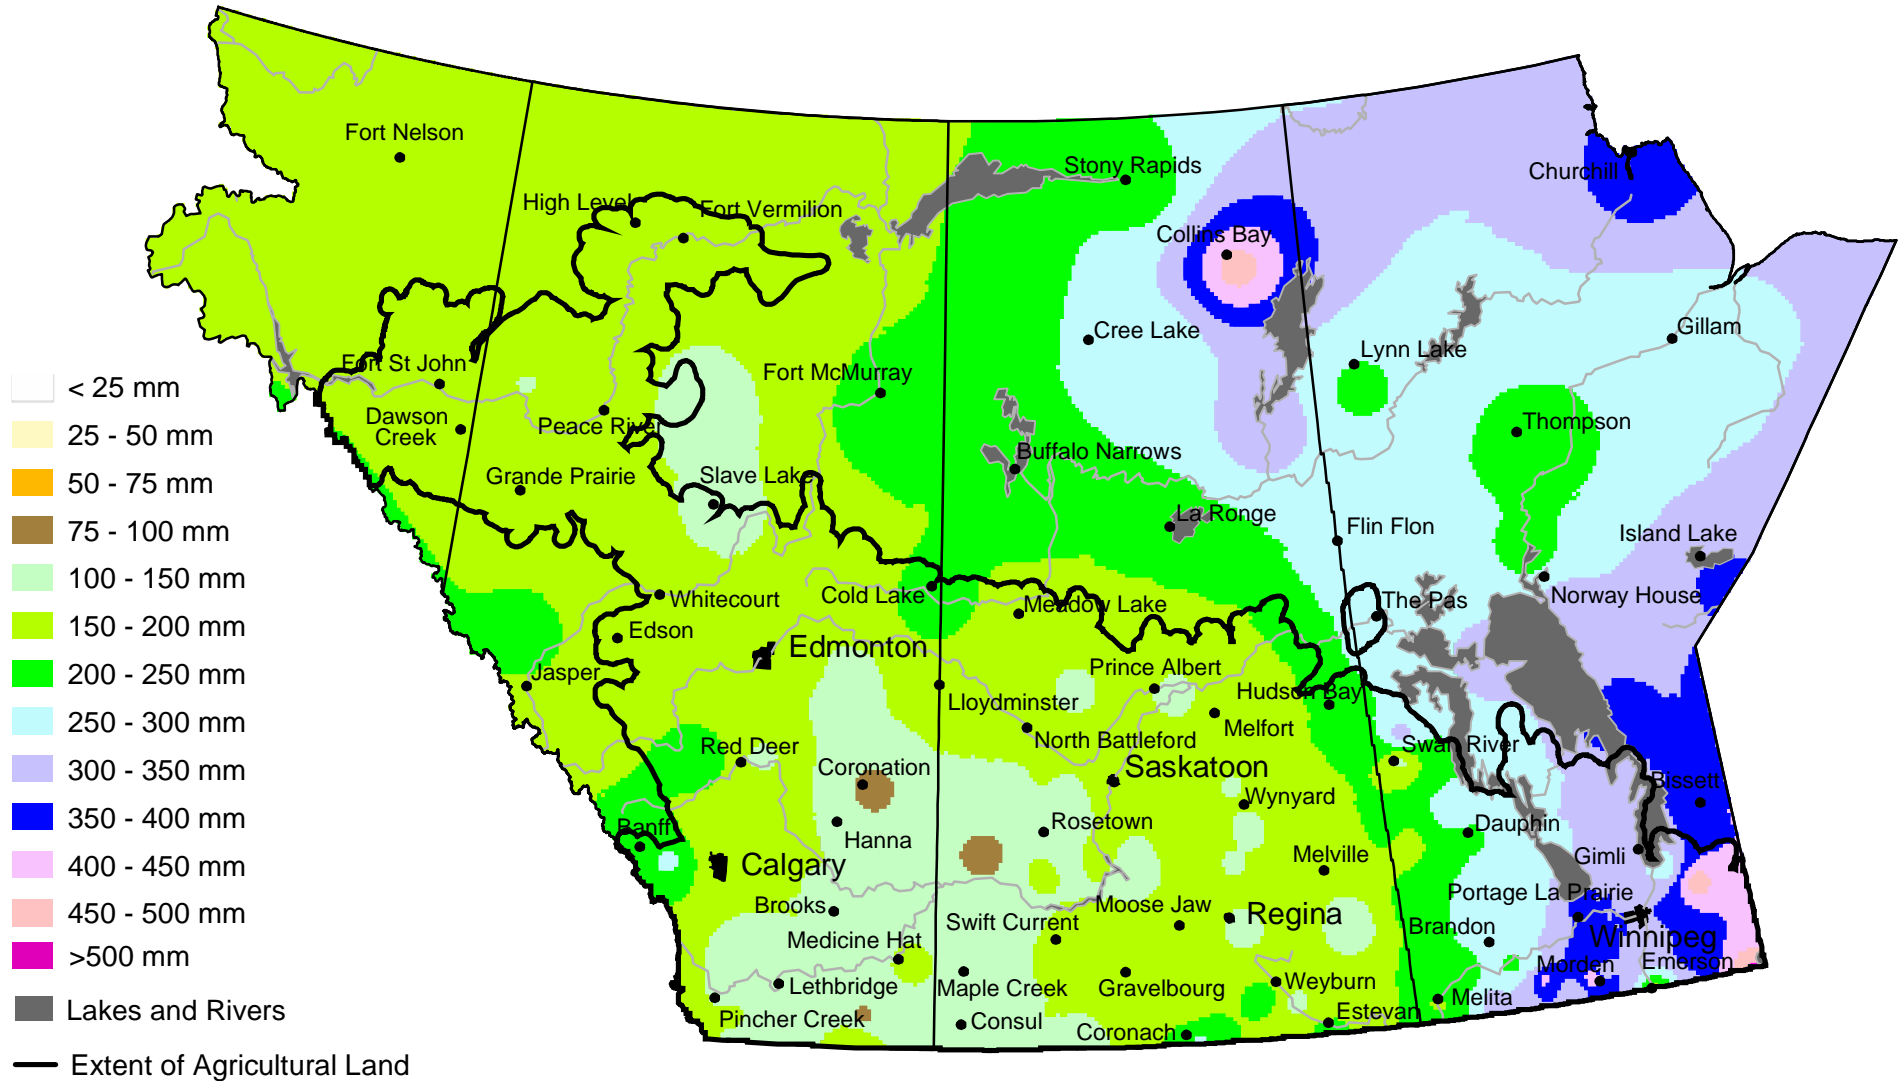

Accumulated Precipitation

September 1, 2003 to May 19, 2004 (A.M.)

Prepared by AAFC-PFRA (Agriculture and Agri-Food Canada - Prairie Farm Rehabilitation Administration) using data from the Timely Climate Monitoring Network and the many federal and provincial agencies and volunteers that support it.