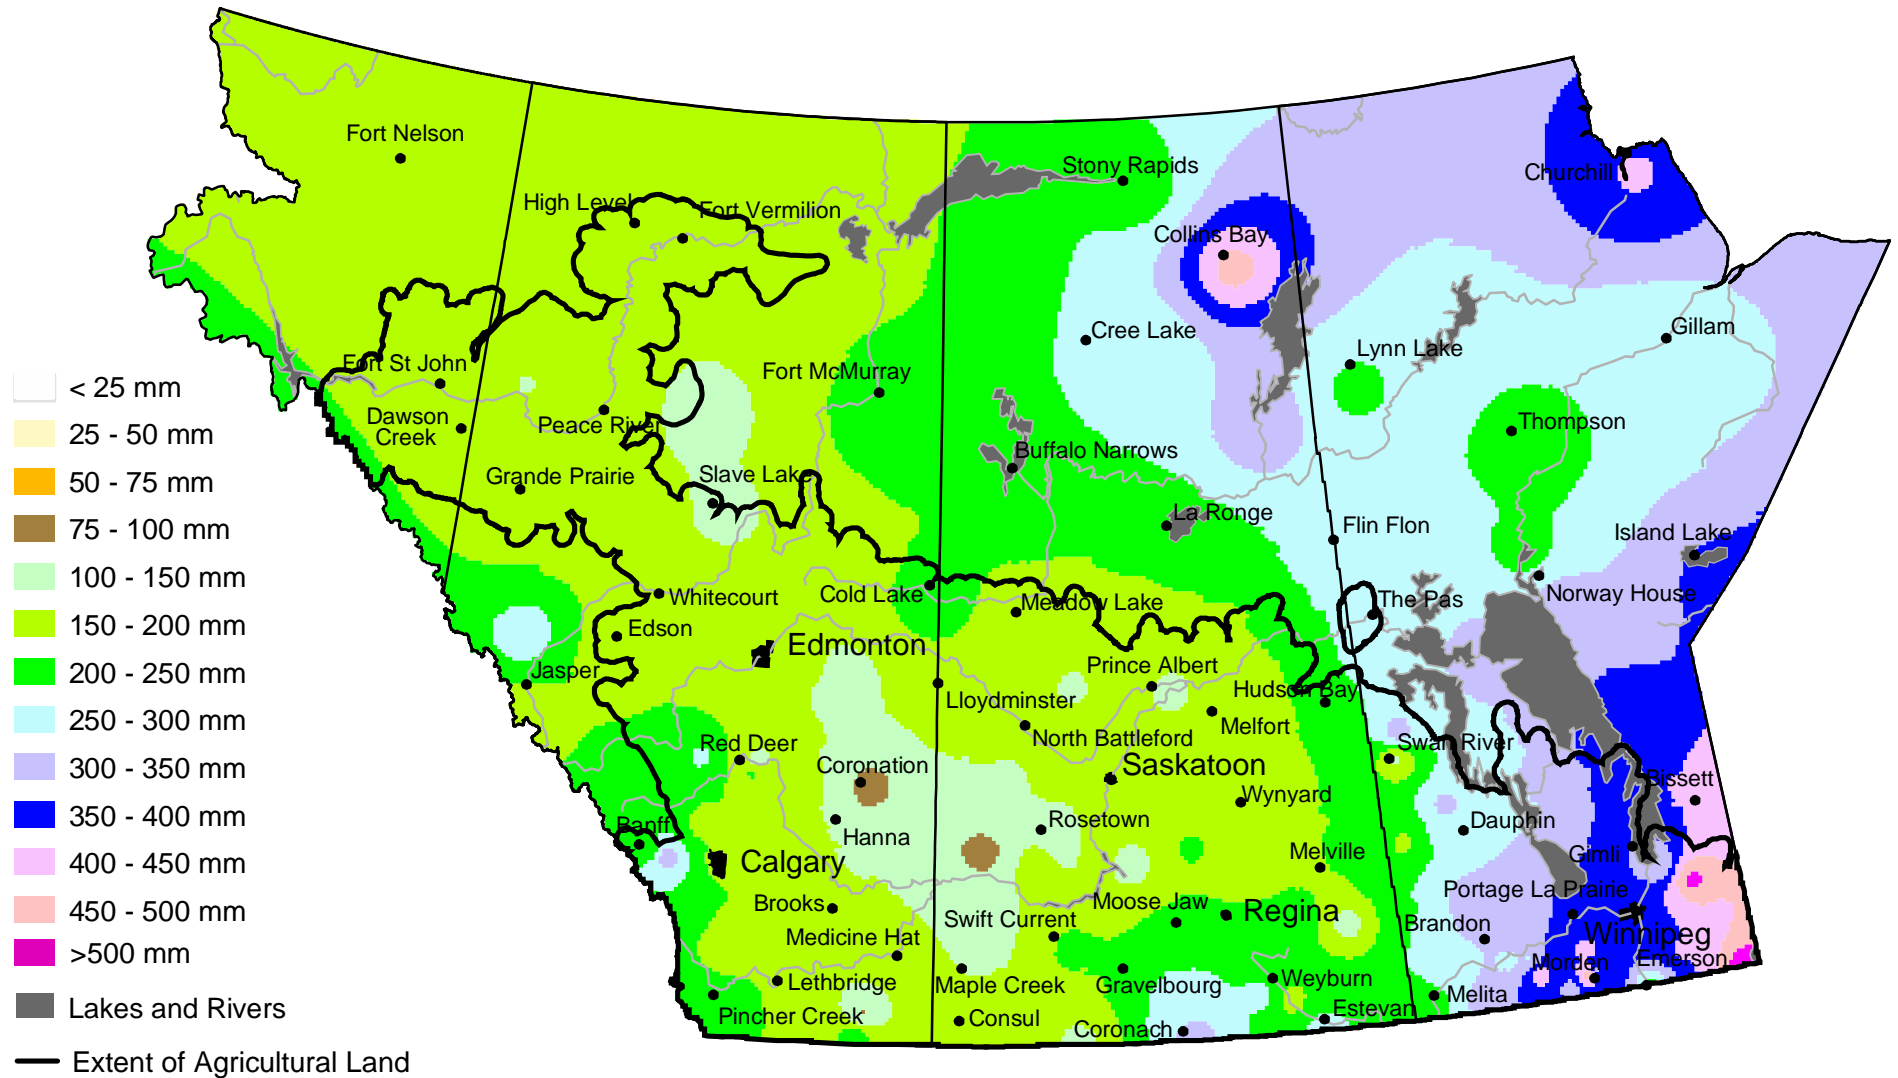

Accumulated Precipitation

September 1, 2003 to May 26, 2004 (A.M.)

Prepared by AAFC-PFRA (Agriculture and Agri-Food Canada - Prairie Farm Rehabilitation Administration) using data from the Timely Climate Monitoring Network and the many federal and provincial agencies and volunteers that support it.