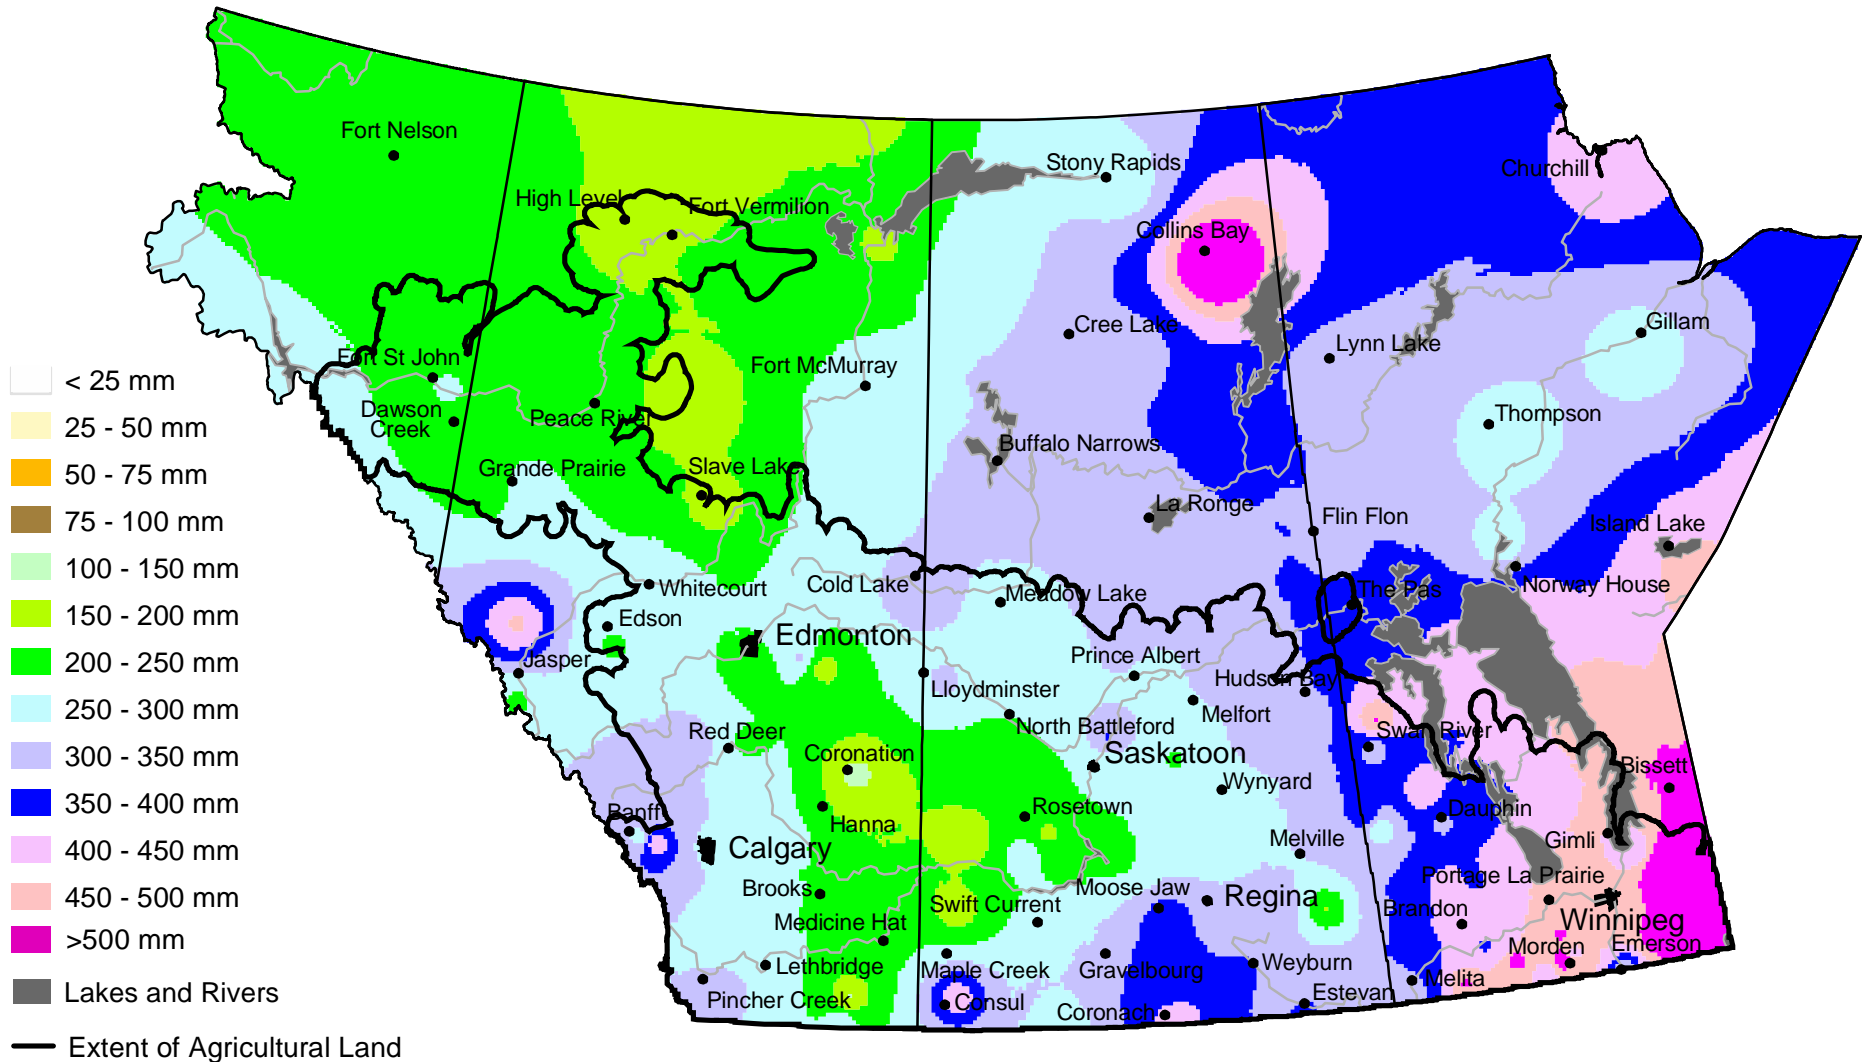

Accumulated Precipitation

September 1, 2003 to June 30, 2004 (A.M.)

www.agr.gc.ca/pfra/drought

Prepared by Agriculture and Agri-Food Canada (PFRA) using data from the Timely Climate Monitoring Network and the many federal and provincial agencies and volunteers that support it.