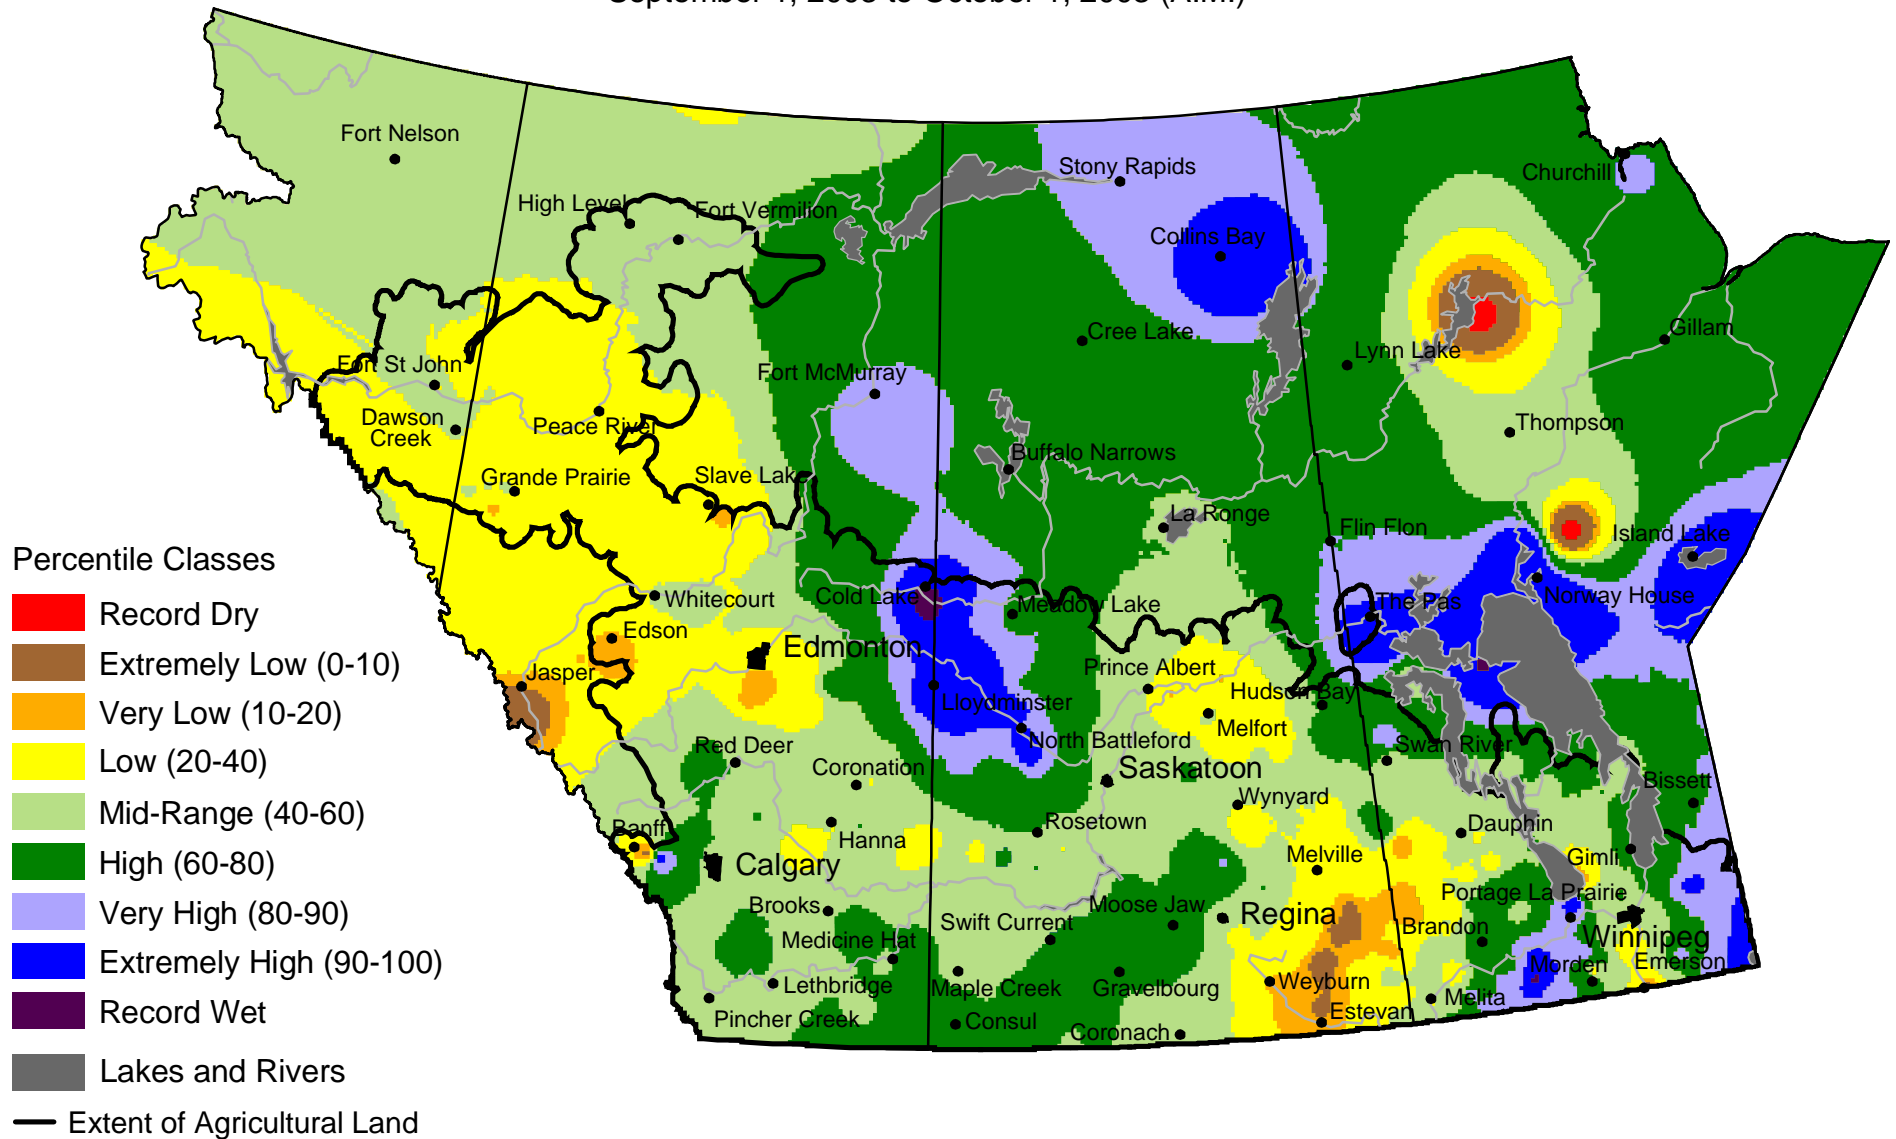

Current Precipitation Compared to Historical Distribution

September 1, 2003 to October 1, 2003 (A.M.)

Prepared by PFRA (Prairie Farm Rehabilitation Administration) using data from the Timely Climate Monitoring Network and the many federal and provincial agencies and volunteers that support it.