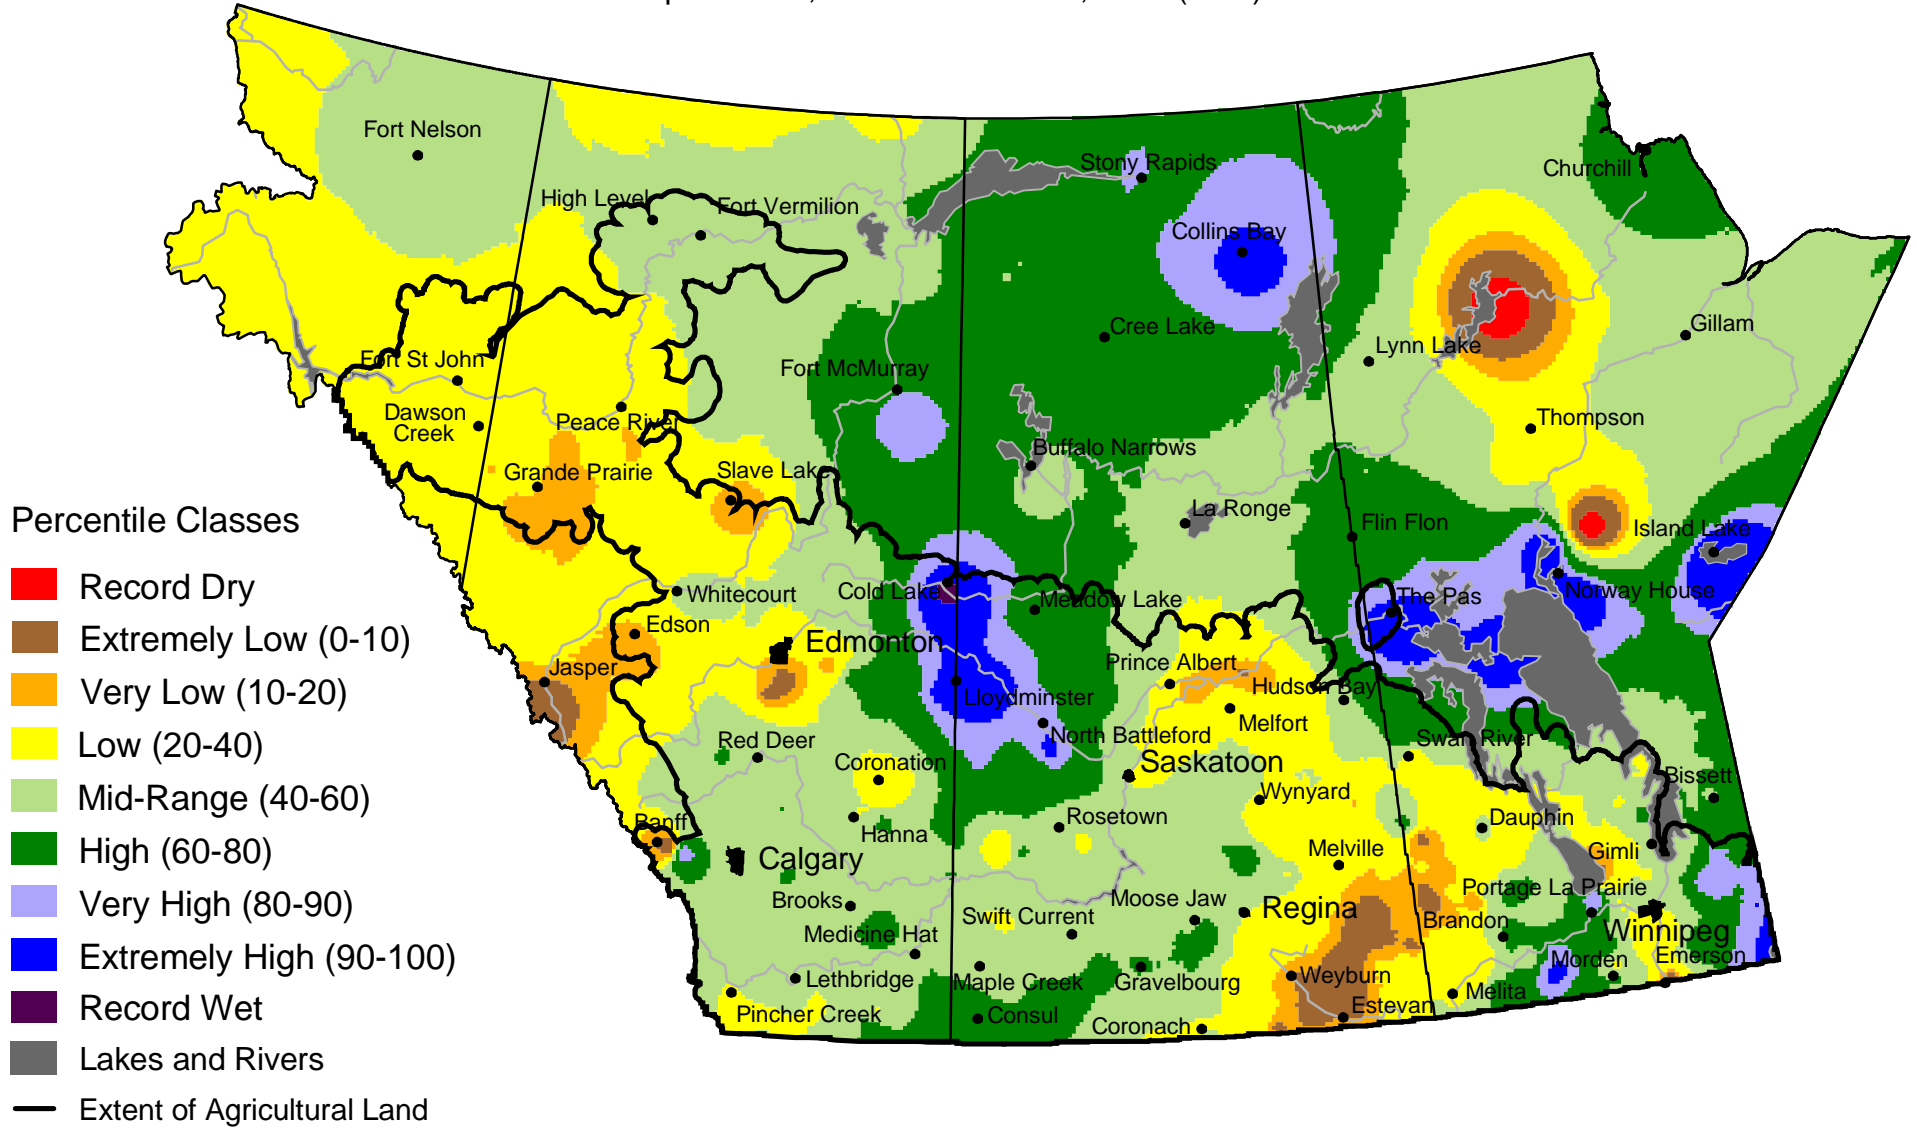

Current Precipitation Compared to Historical Distribution

September 1, 2003 to October 8, 2003 (A.M.)

www.agr.gc.ca/pfra/drought

Prepared by Agriculture and Agri-Food Canada (PFRA) using data from the Timely Climate Monitoring Network and the many federal and provincial agencies and volunteers that support it.