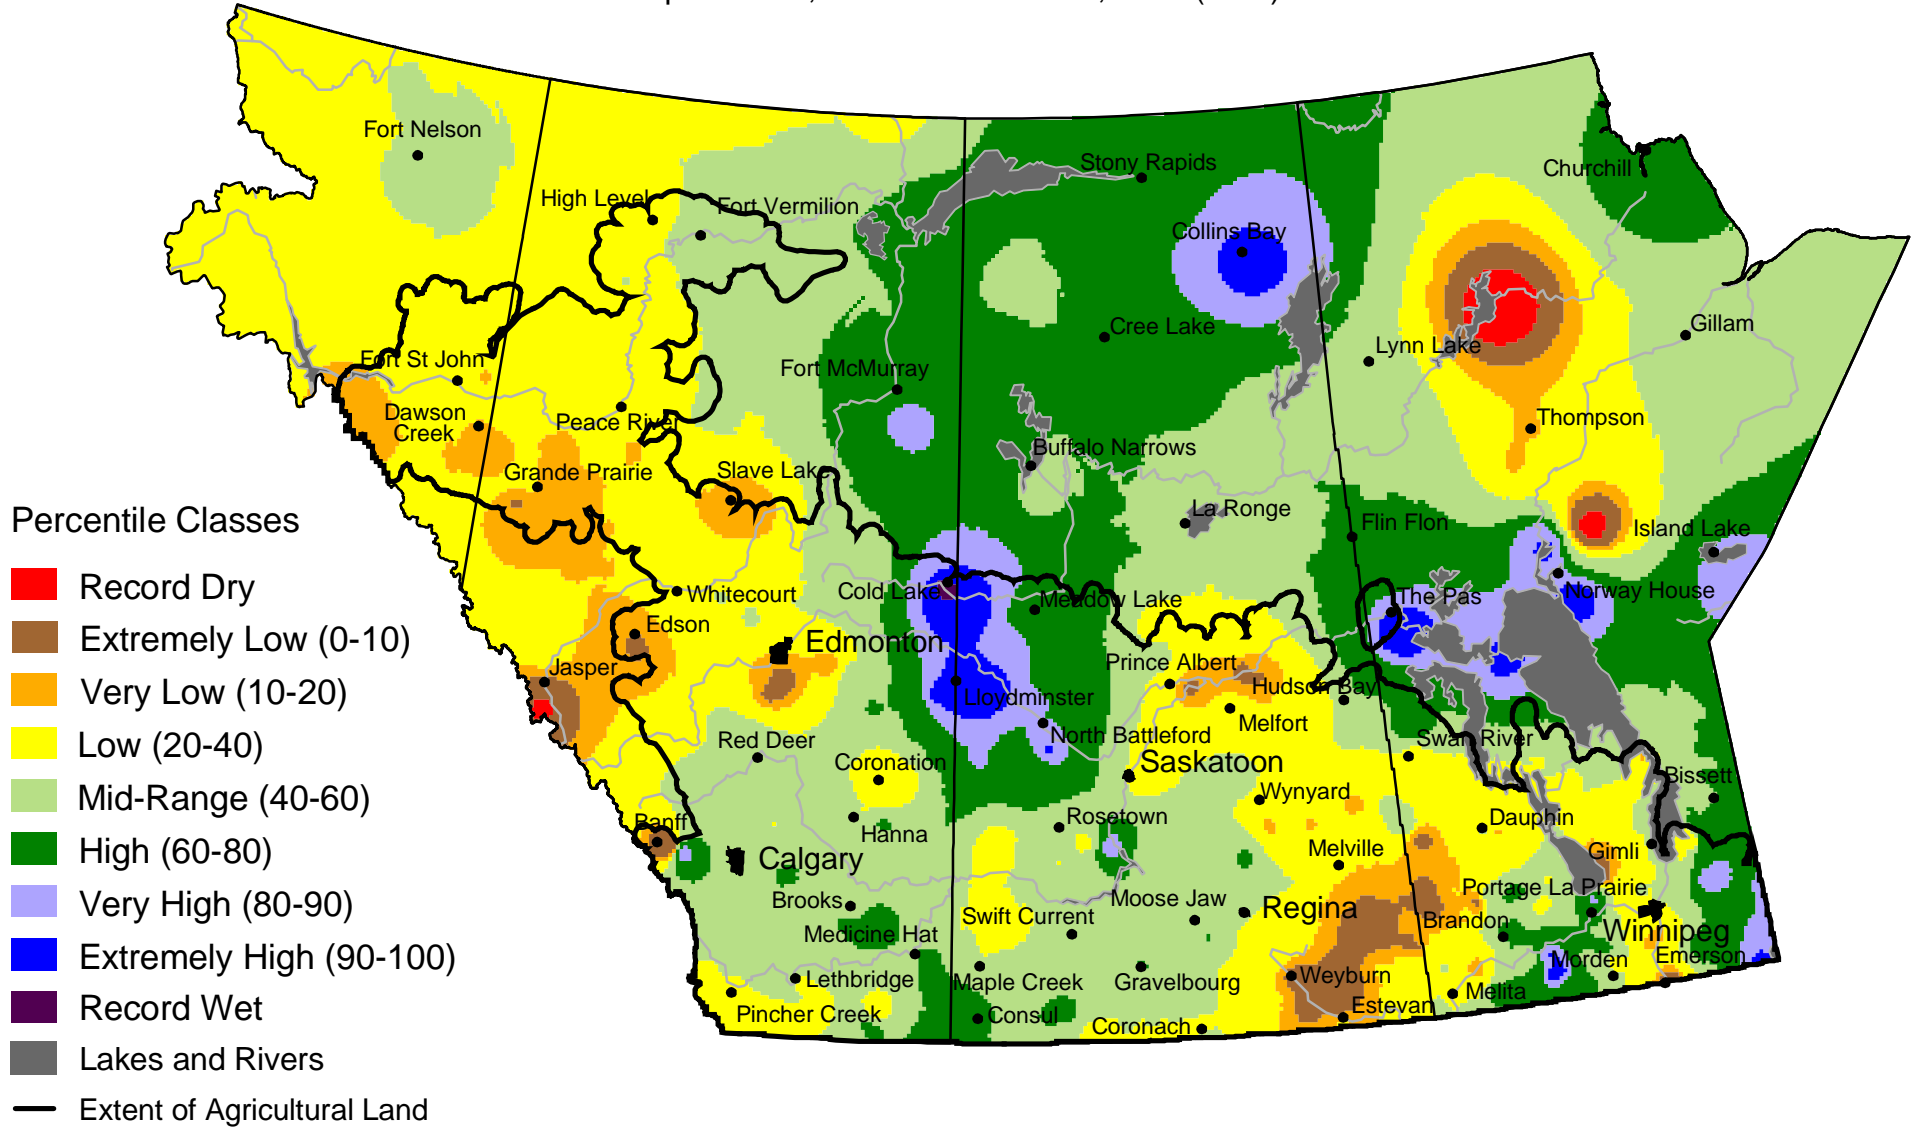

Current Precipitation Compared to Historical Distribution

September 1, 2003 to October 15, 2003 (A.M.)

www.agr.gc.ca/pfra/drought

Prepared by Agriculture and Agri-Food Canada (PFRA) using data from the Timely Climate Monitoring Network and the many federal and provincial agencies and volunteers that support it.