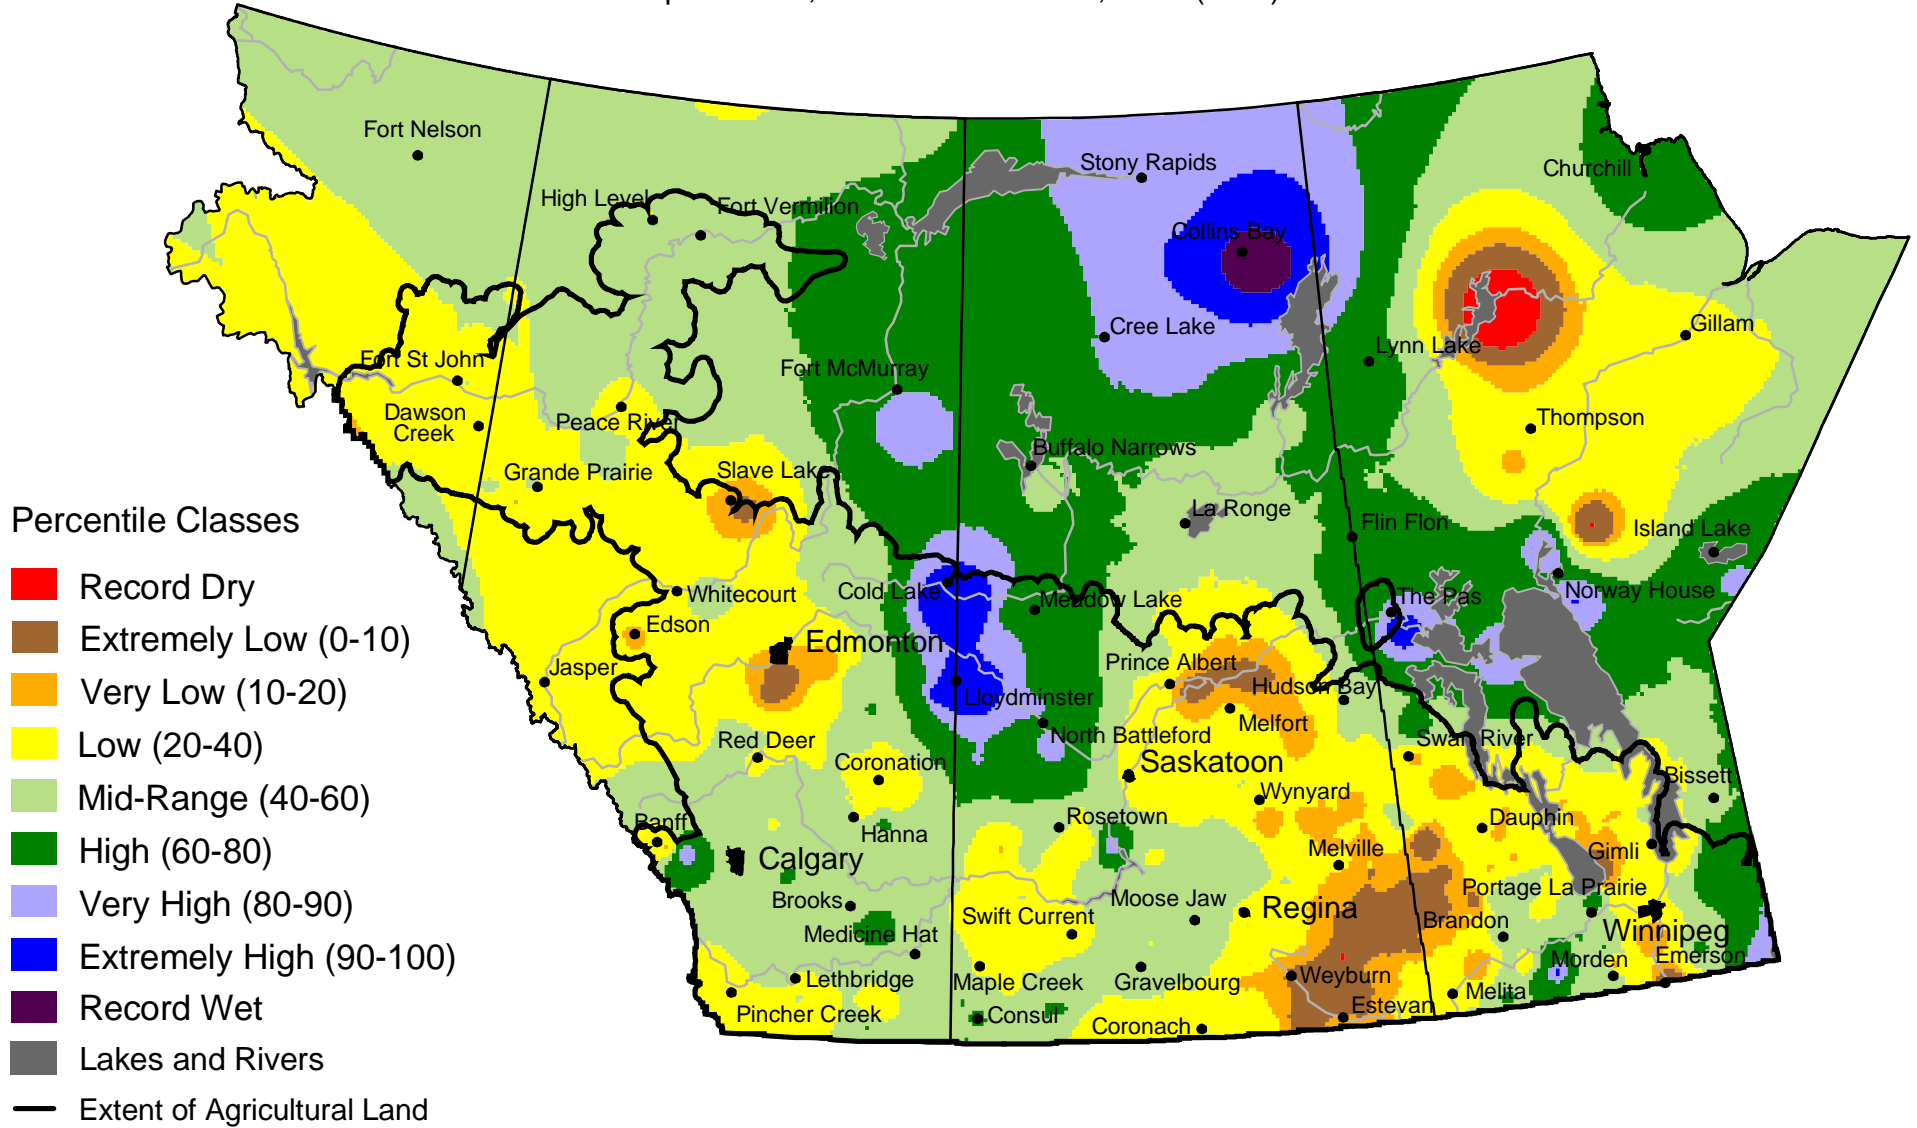

Current Precipitation Compared to Historical Distribution

September 1, 2003 to October 22, 2003 (A.M.)

www.agr.gc.ca/pfra/drought

Prepared by Agriculture and Agri-Food Canada (PFRA) using data from the Timely Climate Monitoring Network and the many federal and provincial agencies and volunteers that support it.