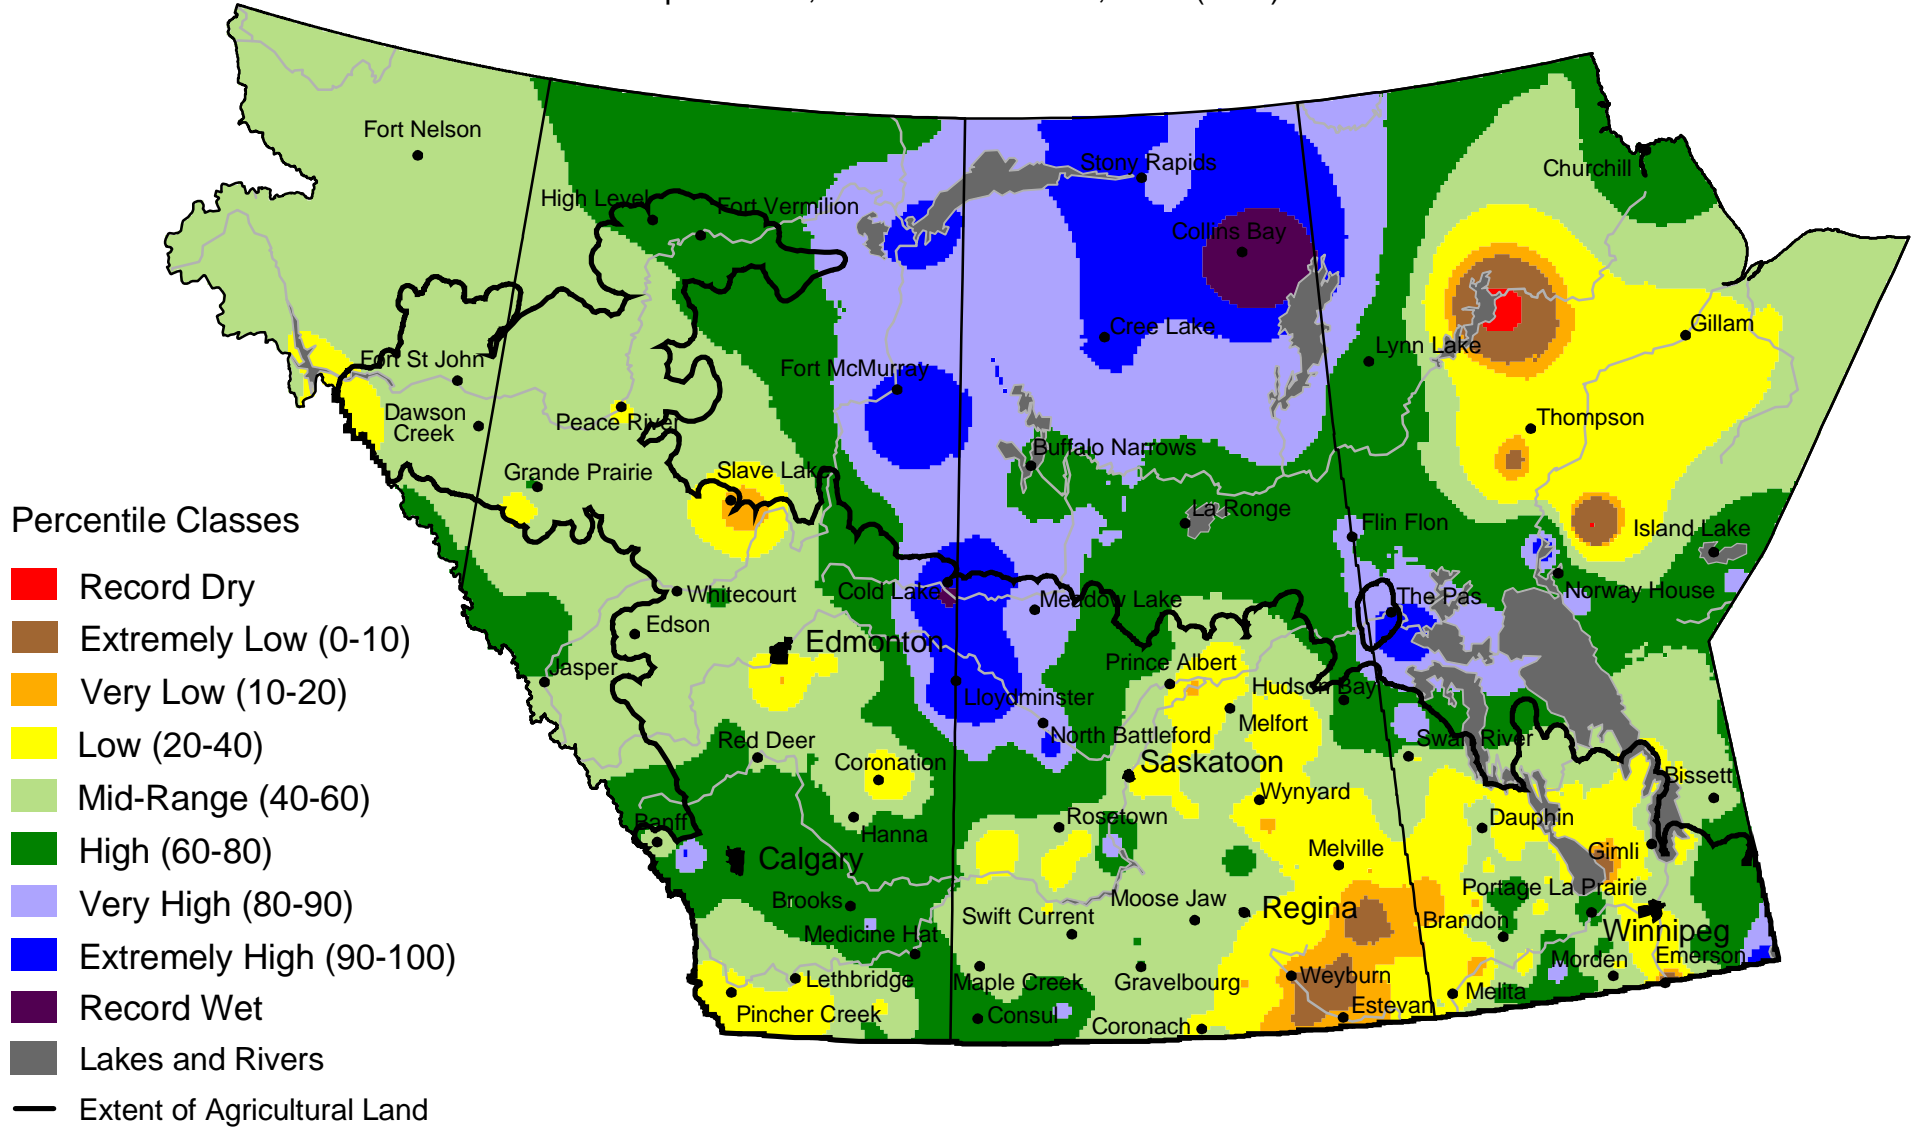

Current Precipitation Compared to Historical Distribution

September 1, 2003 to October 29, 2003 (A.M.)

www.agr.gc.ca/pfra/drought

Prepared by Agriculture and Agri-Food Canada (PFRA) using data from the Timely Climate Monitoring Network and the many federal and provincial agencies and volunteers that support it.