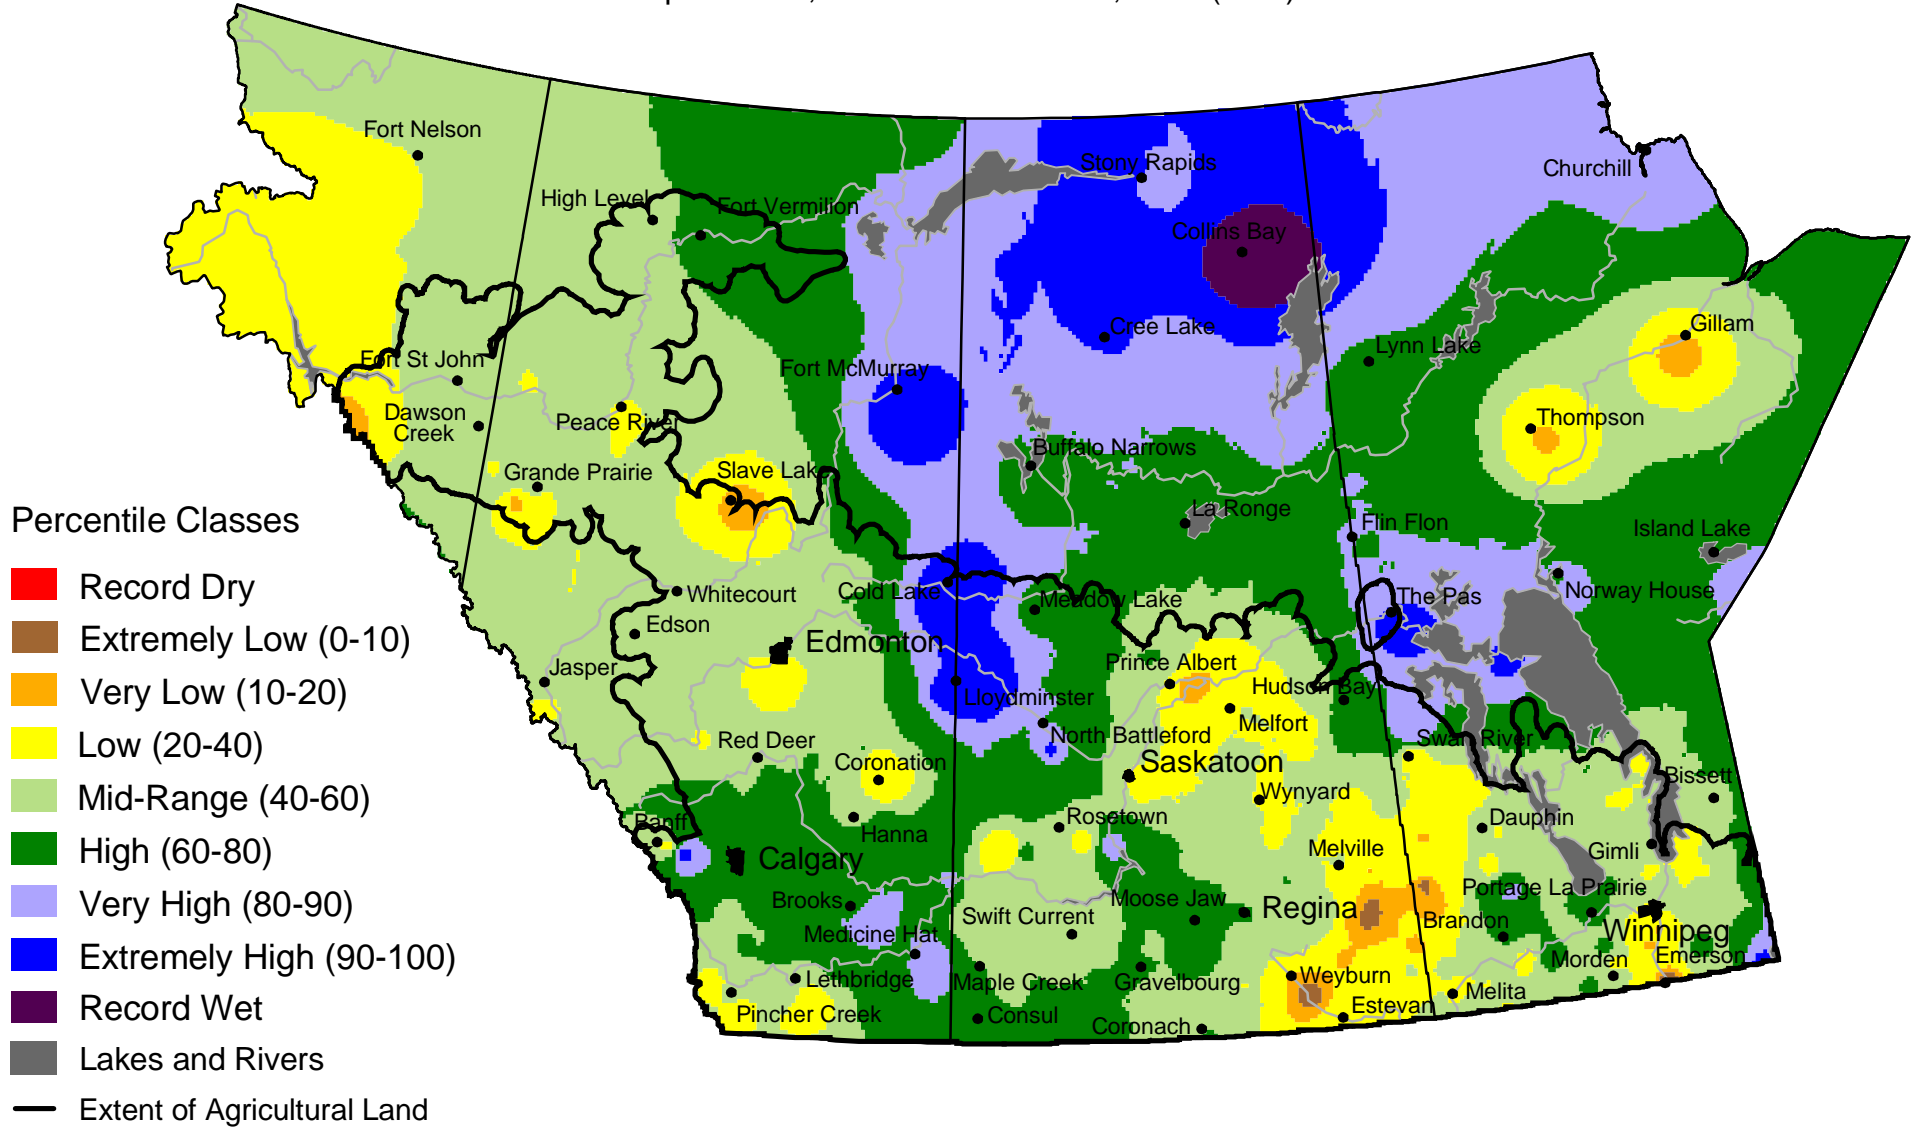

Current Precipitation Compared to Historical Distribution

September 1, 2003 to November 5, 2003 (A.M.)

www.agr.gc.ca/pfra/drought

Prepared by Agriculture and Agri-Food Canada (PFRA) using data from the Timely Climate Monitoring Network and the many federal and provincial agencies and volunteers that support it.