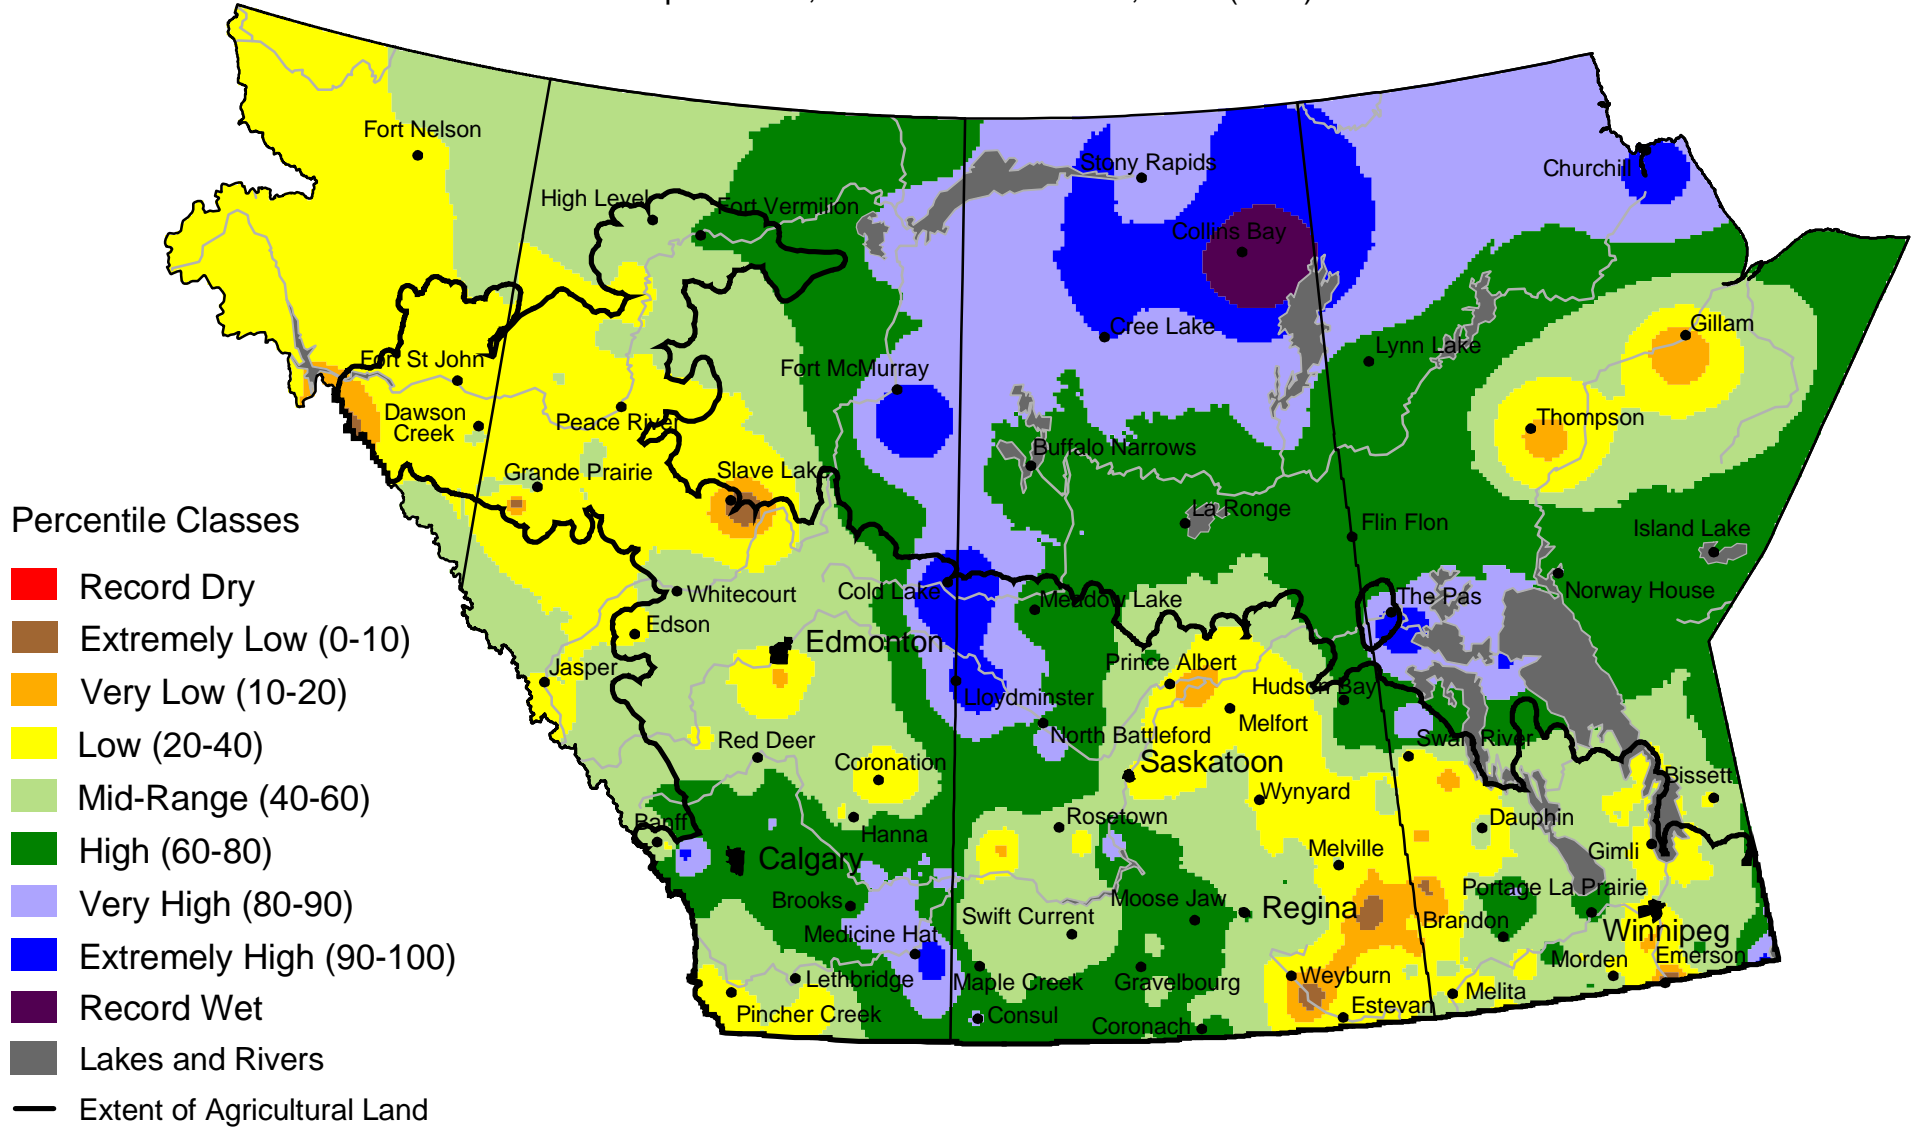

Current Precipitation Compared to Historical Distribution

September 1, 2003 to November 12, 2003 (A.M.)

www.agr.gc.ca/pfra/drought

Prepared by Agriculture and Agri-Food Canada (PFRA) using data from the Timely Climate Monitoring Network and the many federal and provincial agencies and volunteers that support it.