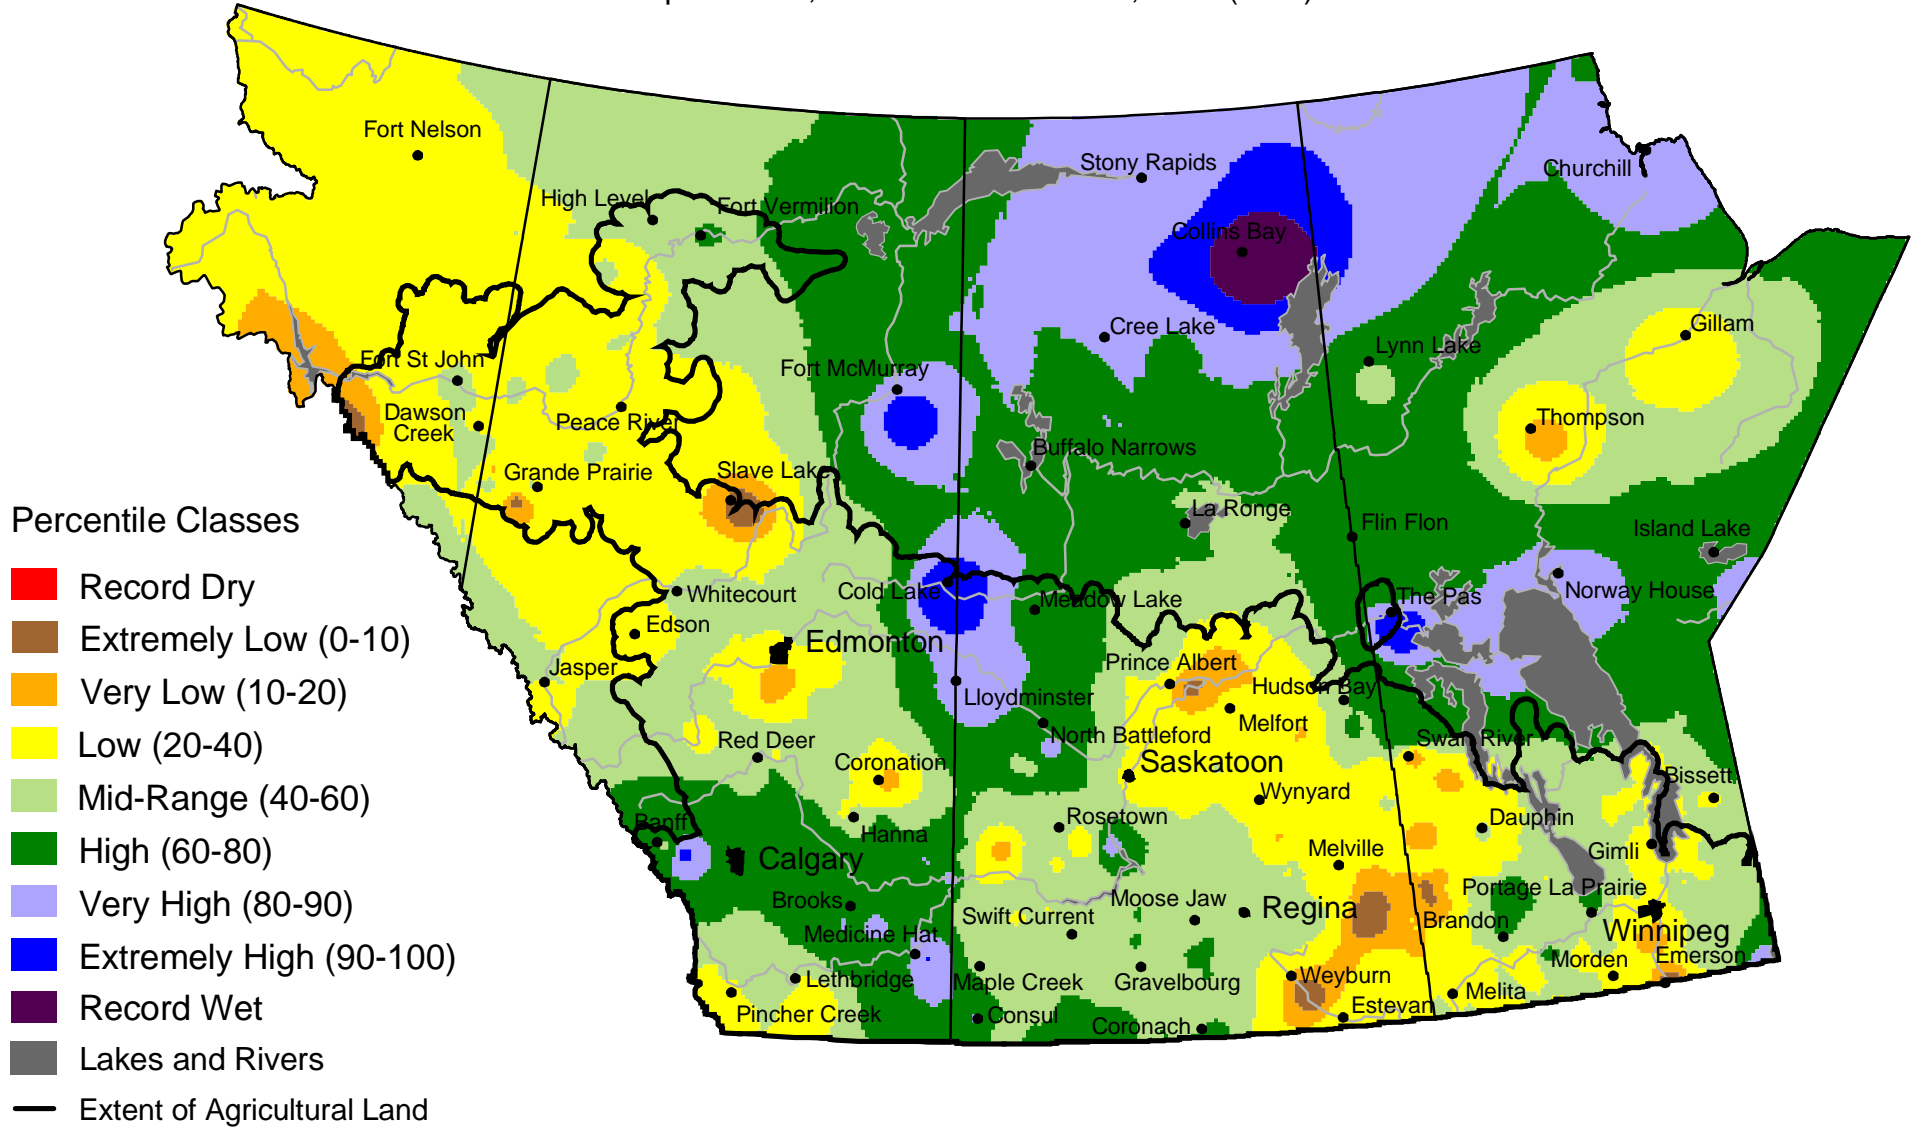

Current Precipitation Compared to Historical Distribution

September 1, 2003 to November 19, 2003 (A.M.)

www.agr.gc.ca/pfra/drought

Prepared by Agriculture and Agri-Food Canada (PFRA) using data from the Timely Climate Monitoring Network and the many federal and provincial agencies and volunteers that support it.