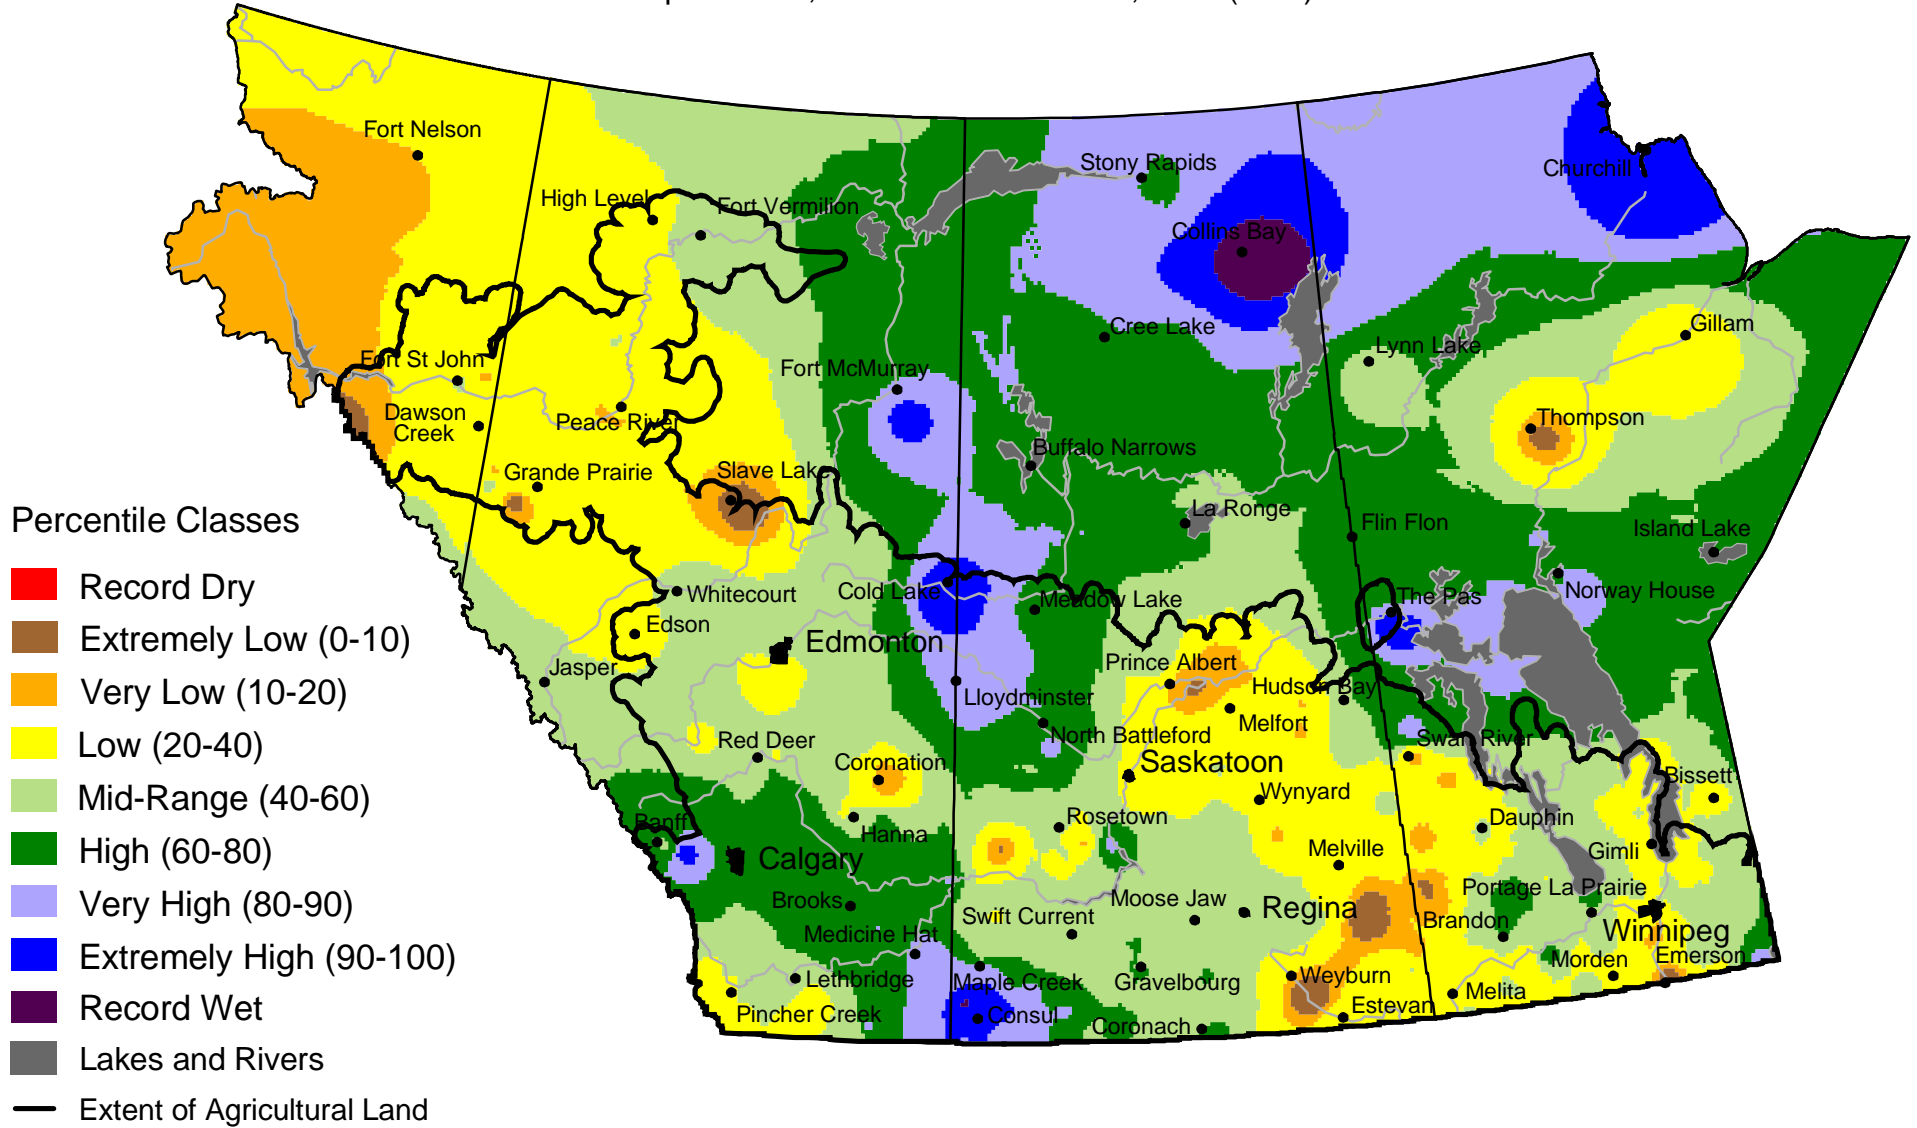

Current Precipitation Compared to Historical Distribution

September 1, 2003 to November 26, 2003 (A.M.)

www.agr.gc.ca/pfra/drought

Prepared by Agriculture and Agri-Food Canada (PFRA) using data from the Timely Climate Monitoring Network and the many federal and provincial agencies and volunteers that support it.