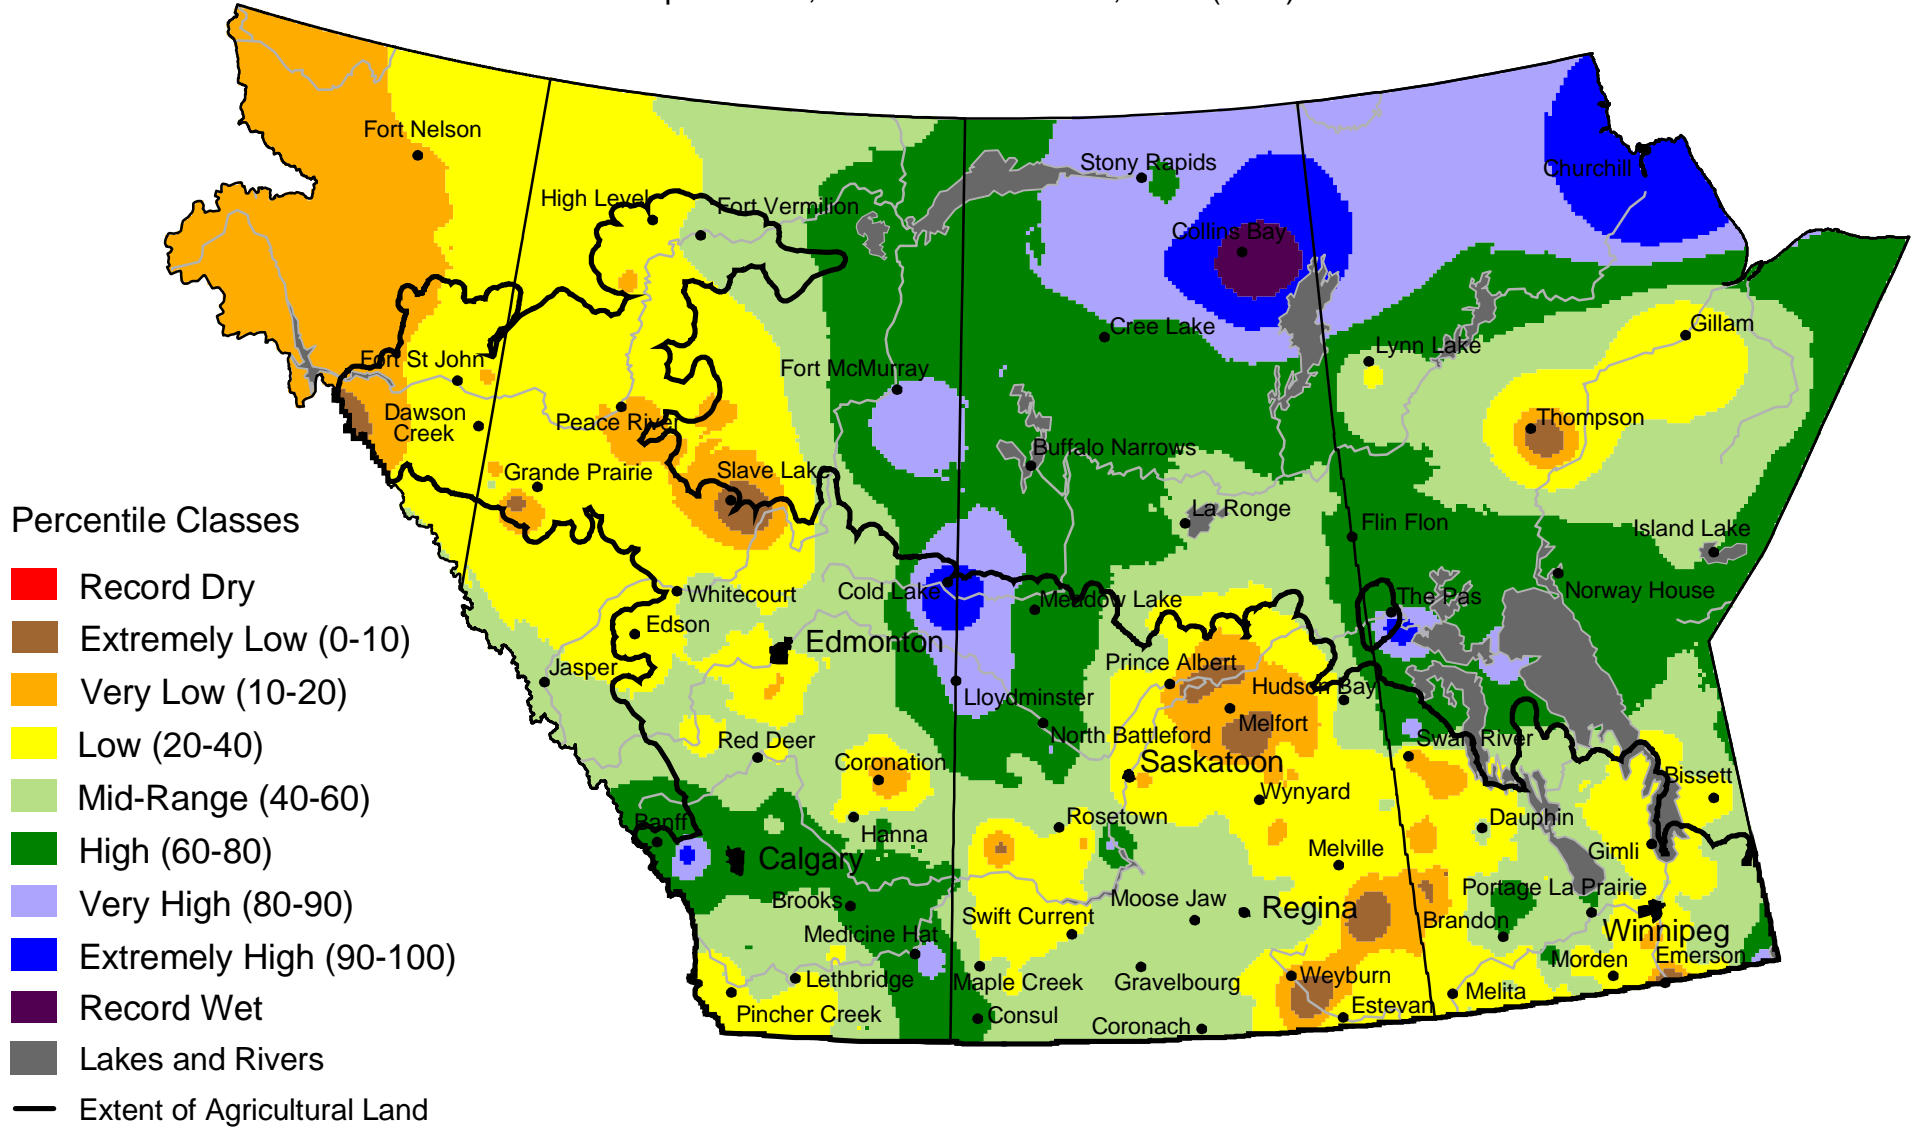

Current Precipitation Compared to Historical Distribution

September 1, 2003 to December 3, 2003 (A.M.)

www.agr.gc.ca/pfra/drought

Prepared by Agriculture and Agri-Food Canada (PFRA) using data from the Timely Climate Monitoring Network and the many federal and provincial agencies and volunteers that support it.