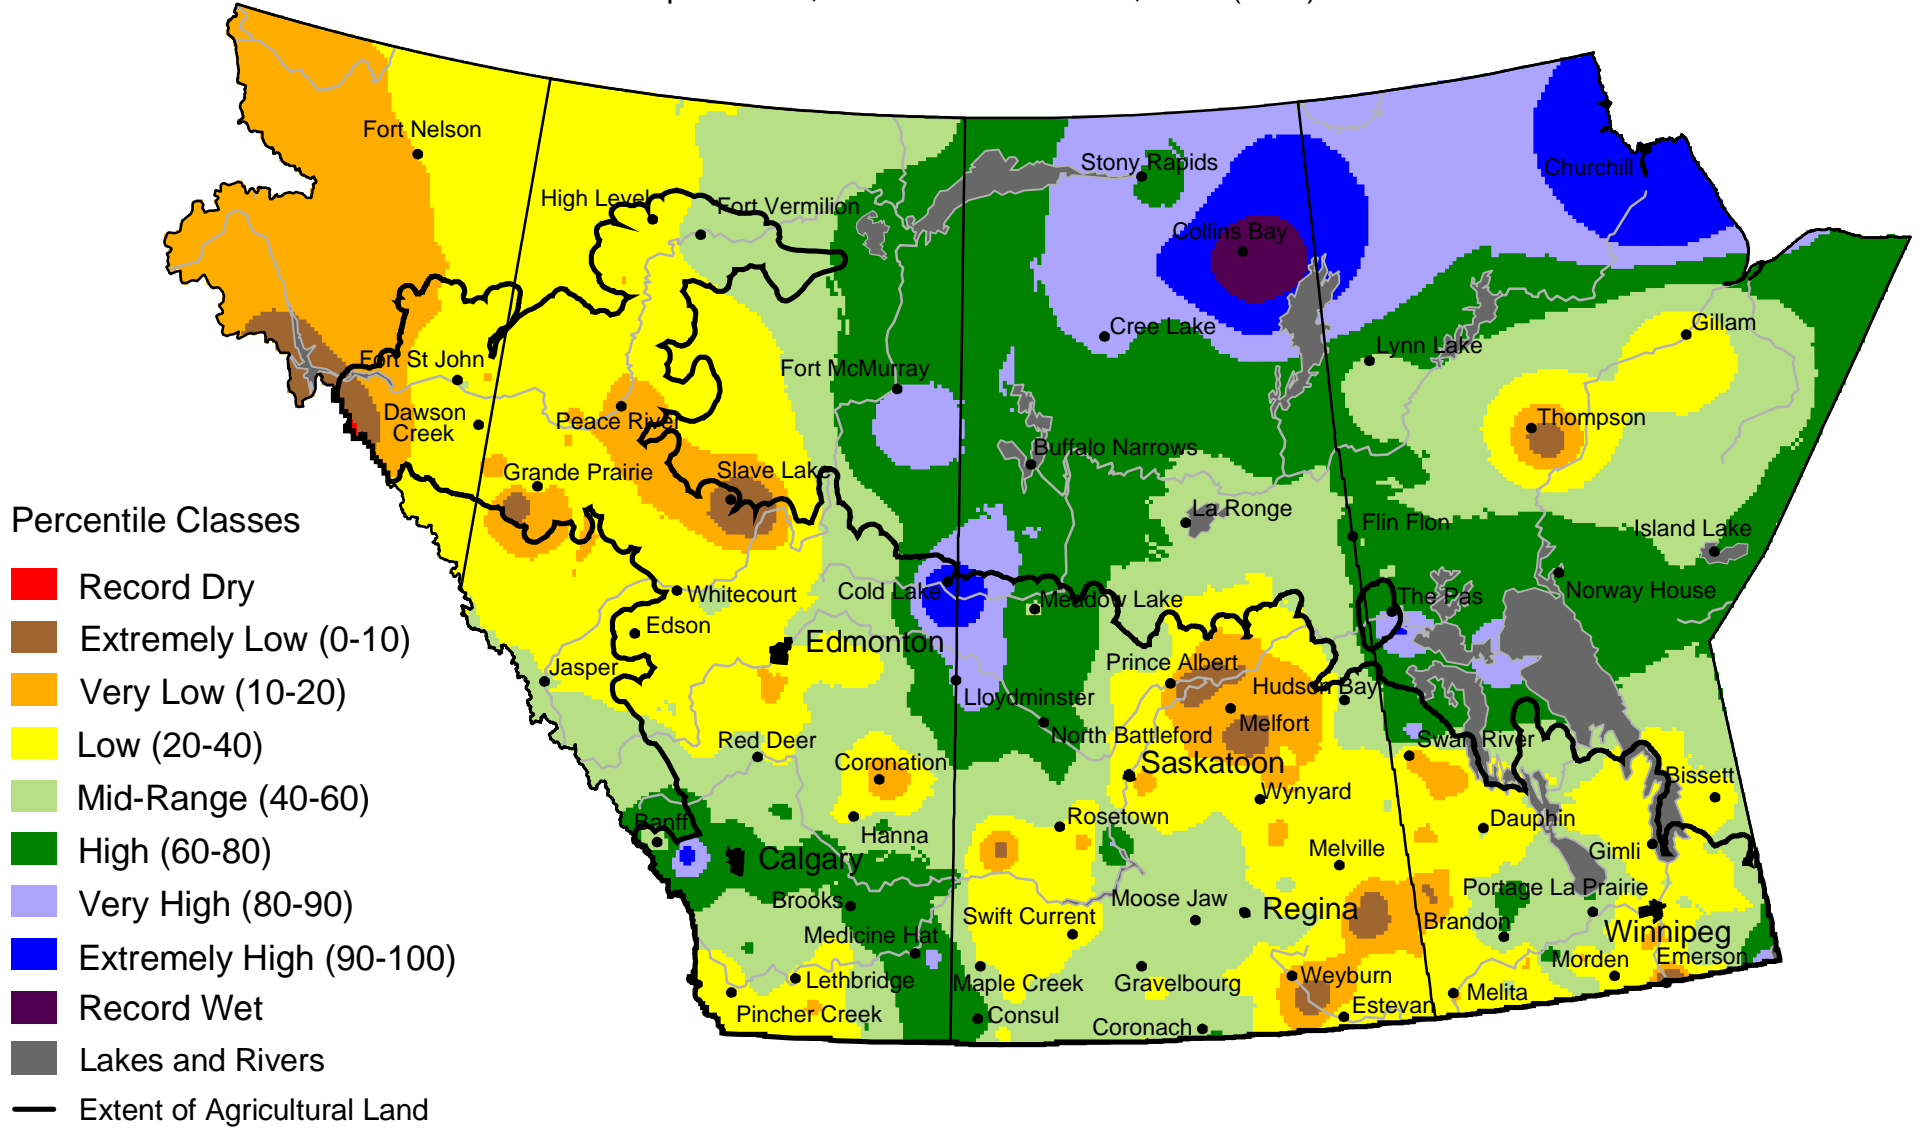

Current Precipitation Compared to Historical Distribution

September 1, 2003 to December 10, 2003 (A.M.)

Prepared by PFRA (Prairie Farm Rehabilitation Administration) using data from the Timely Climate Monitoring Network and the many federal and provincial agencies and volunteers that support it.