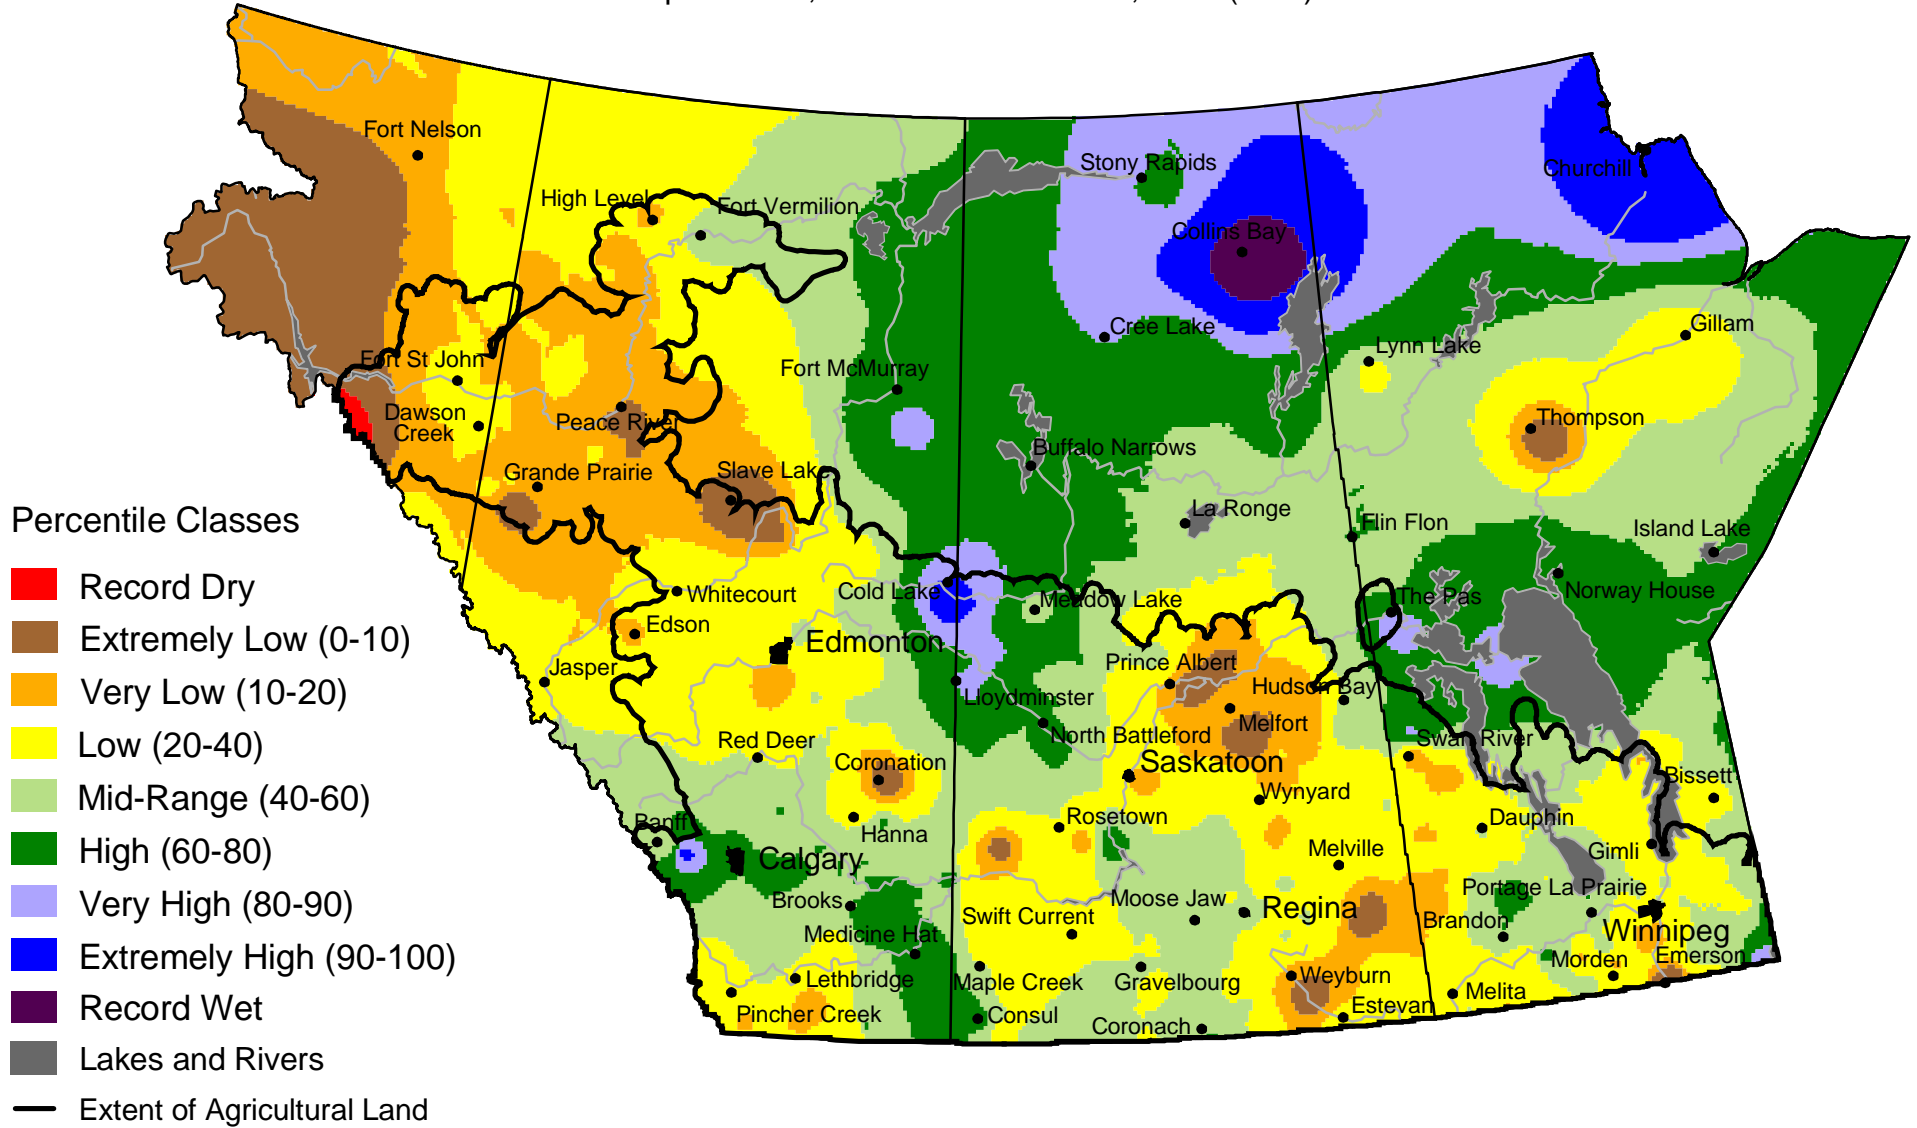

Current Precipitation Compared to Historical Distribution

September 1, 2003 to December 17, 2003 (A.M.)

www.agr.gc.ca/pfra/drought

Prepared by Agriculture and Agri-Food Canada (PFRA) using data from the Timely Climate Monitoring Network and the many federal and provincial agencies and volunteers that support it.