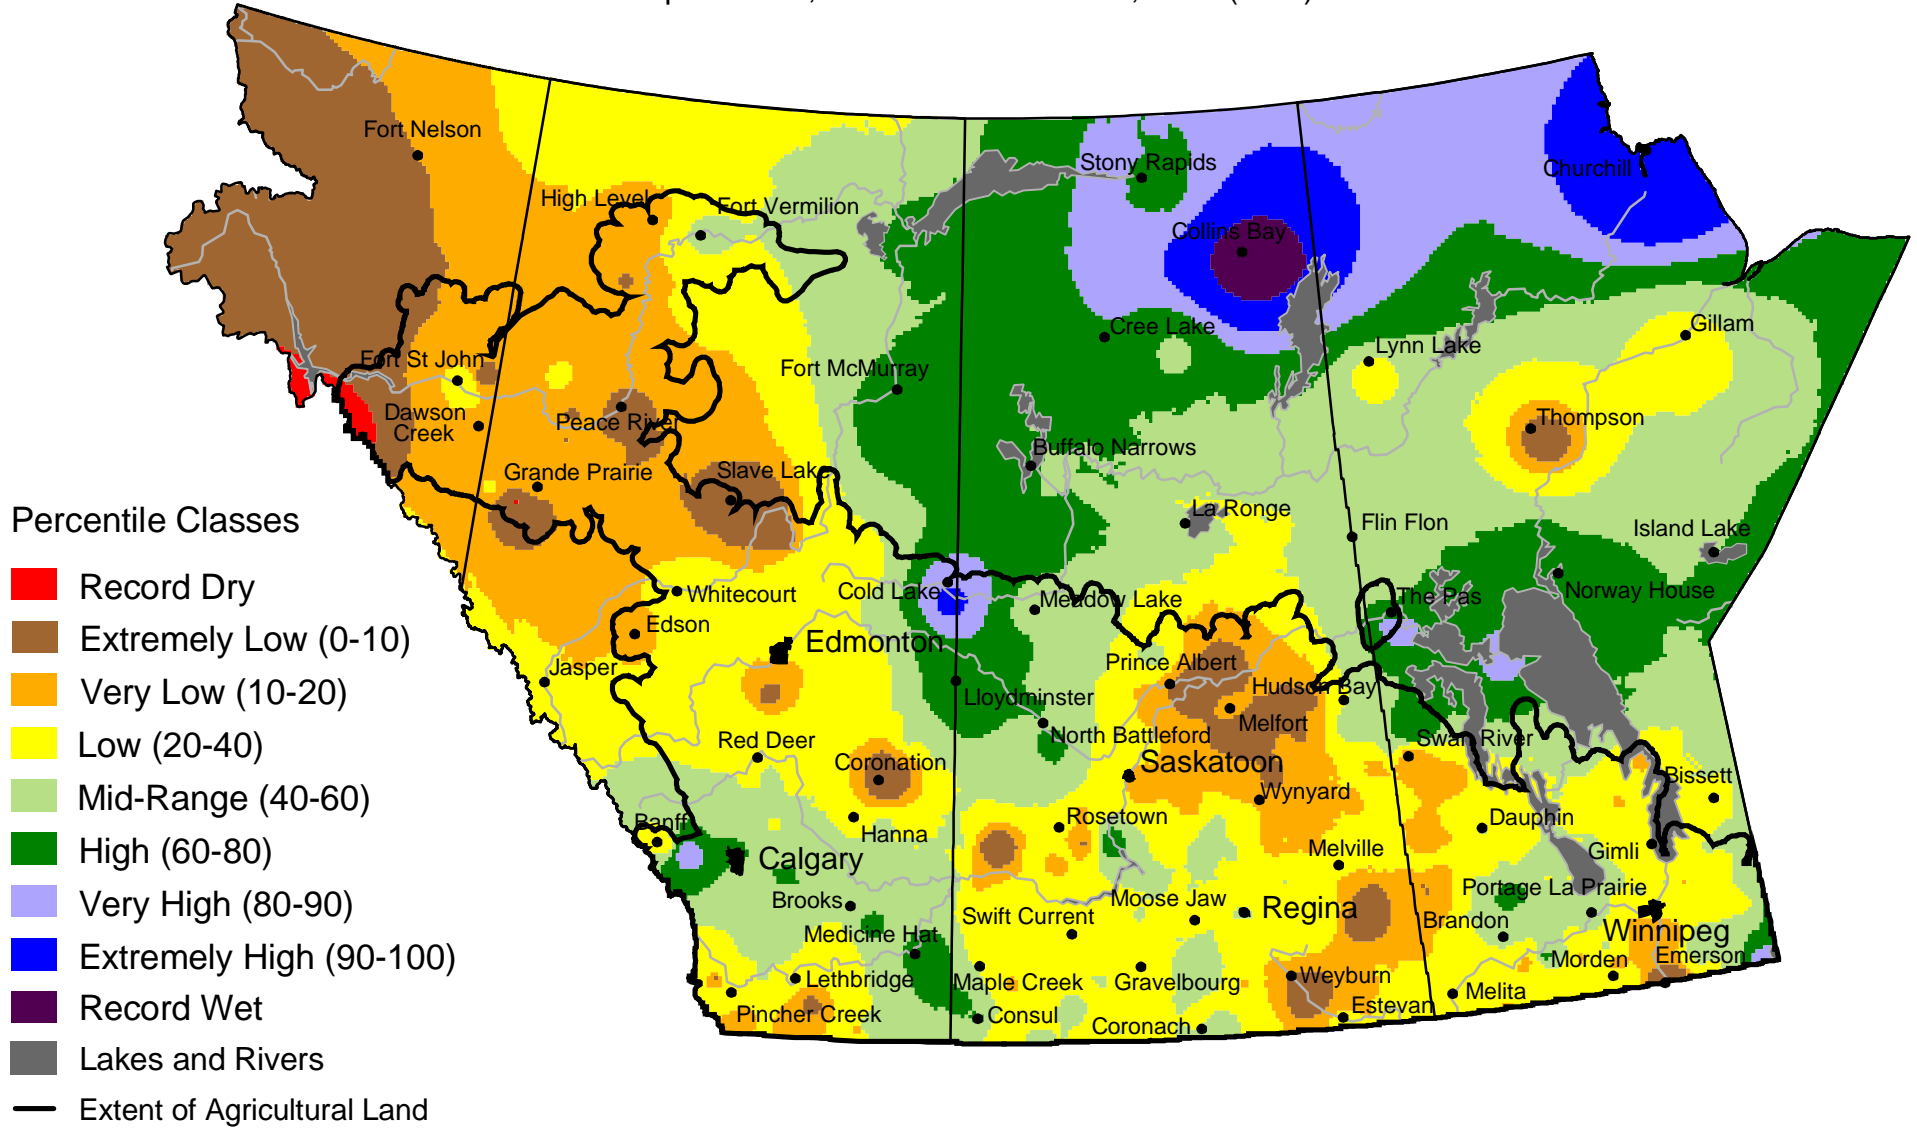

Current Precipitation Compared to Historical Distribution

September 1, 2003 to December 24, 2003 (A.M.)

www.agr.gc.ca/pfra/drought

Prepared by Agriculture and Agri-Food Canada (PFRA) using data from the Timely Climate Monitoring Network and the many federal and provincial agencies and volunteers that support it.