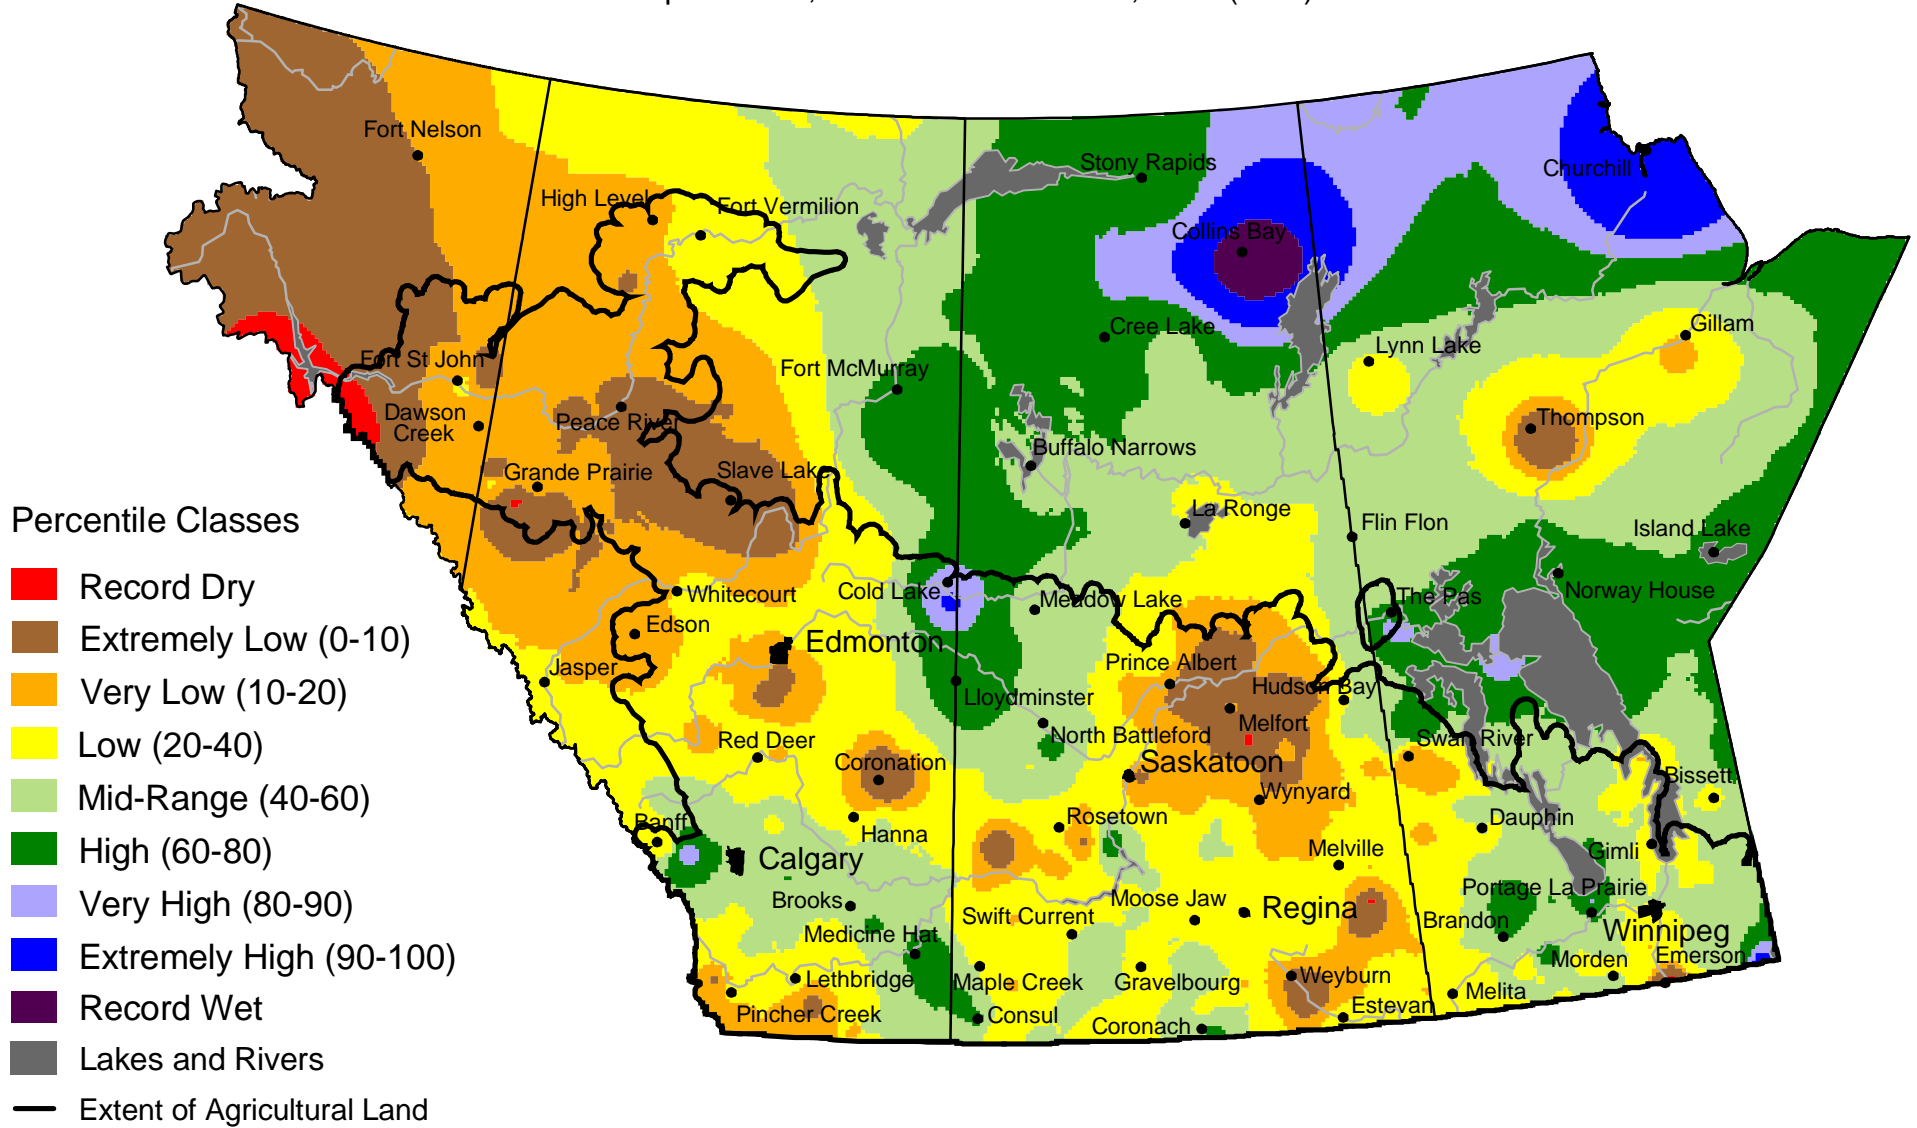

Current Precipitation Compared to Historical Distribution

September 1, 2003 to December 31, 2003 (A.M.)

www.agr.gc.ca/pfra/drought

Prepared by Agriculture and Agri-Food Canada (PFRA) using data from the Timely Climate Monitoring Network and the many federal and provincial agencies and volunteers that support it.