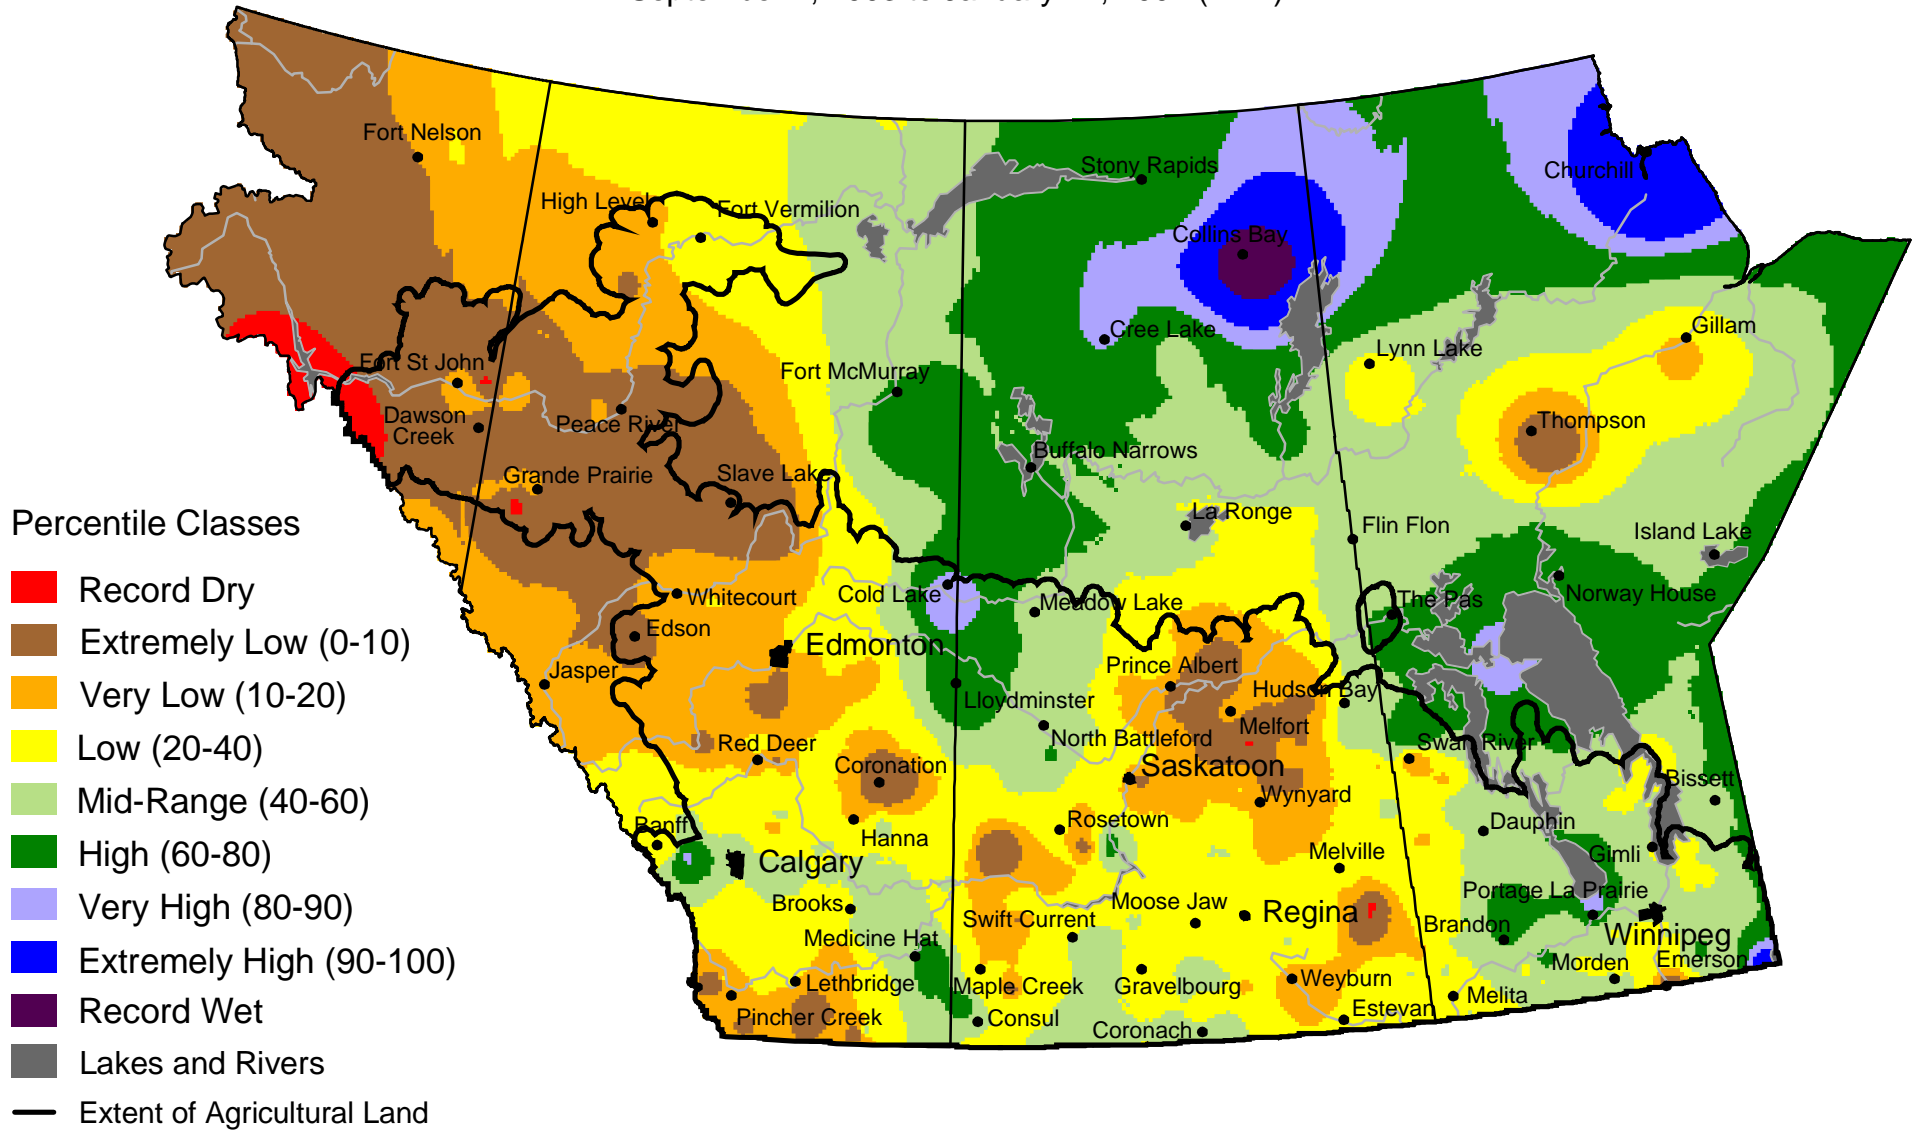

Current Precipitation Compared to Historical Distribution

September 1, 2003 to January 14, 2004 (A.M.)

Prepared by PFRA (Prairie Farm Rehabilitation Administration) using data from the Timely Climate Monitoring Network and the many federal and provincial agencies and volunteers that support it.