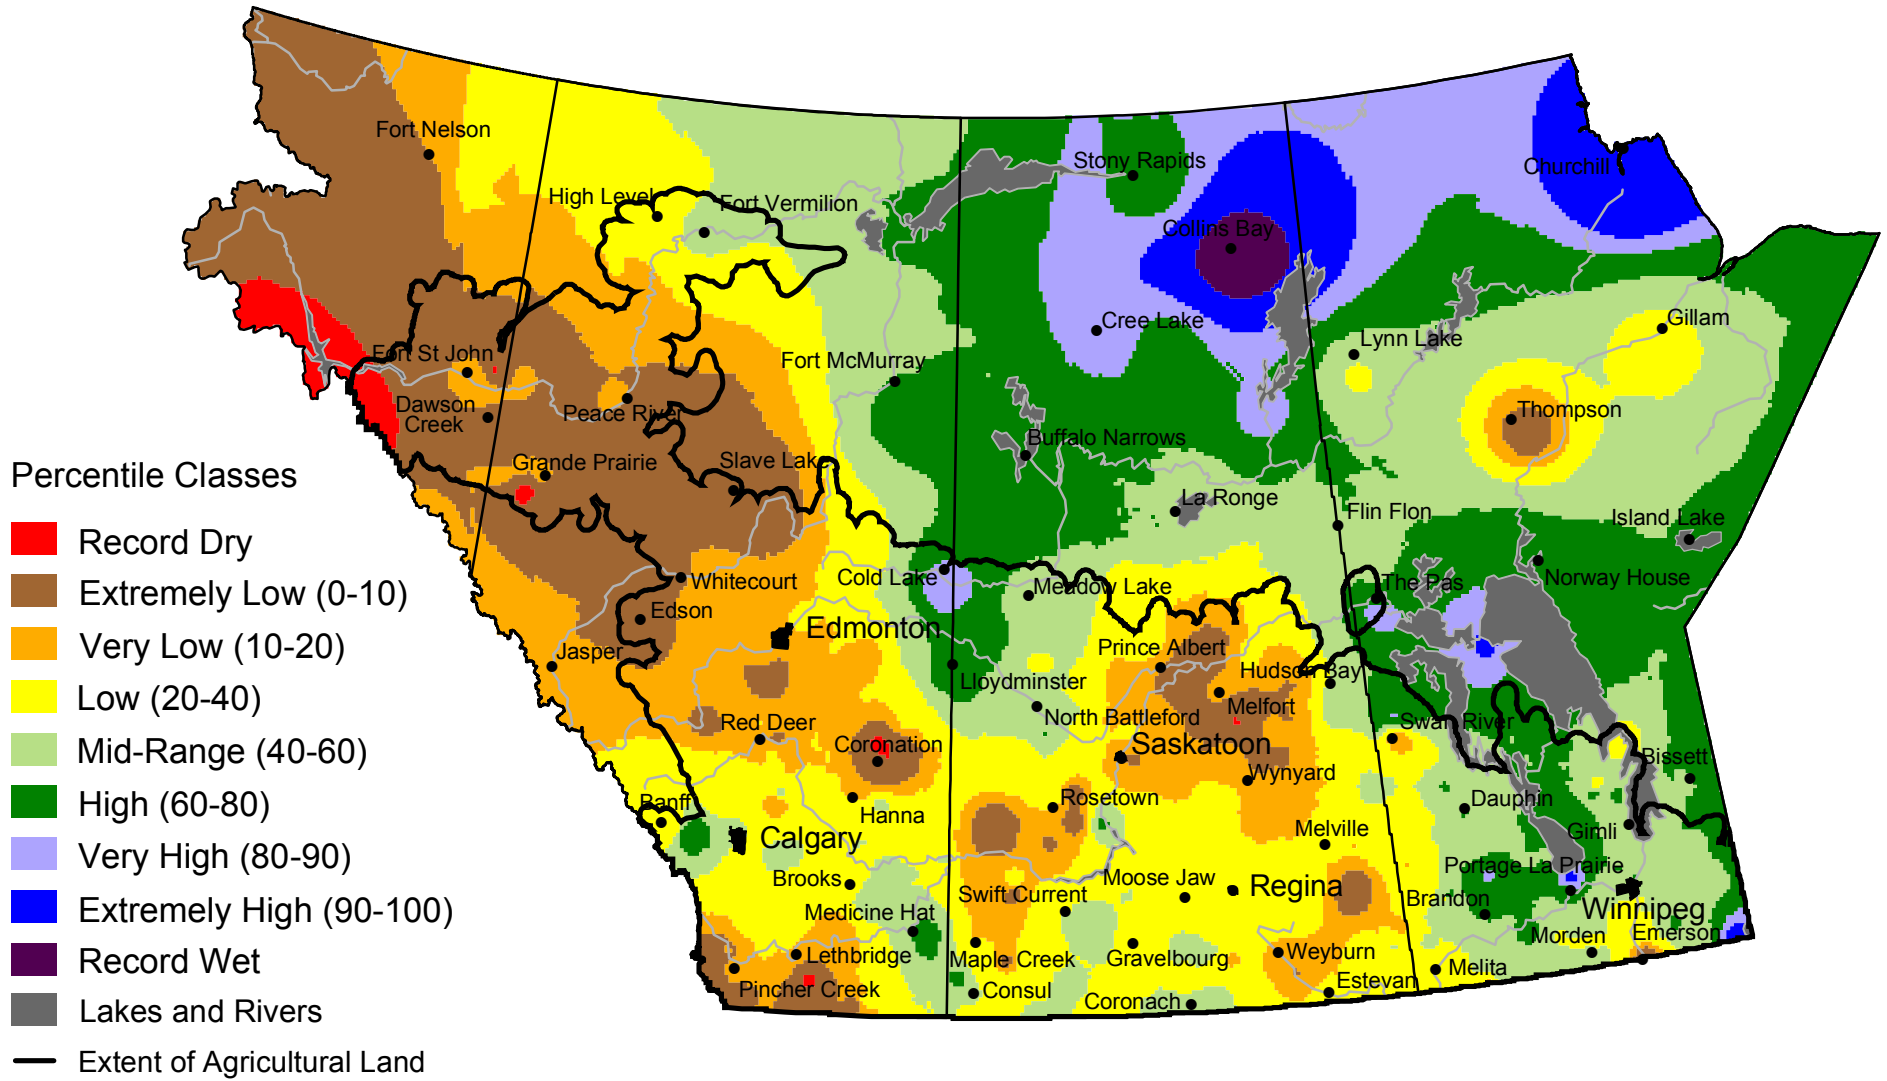

Current Precipitation Compared to Historical Distribution

September 1, 2003 to January 21, 2004 (A.M.)

www.agr.gc.ca/pfra/drought

Prepared by Agriculture and Agri-Food Canada (PFRA) using data from the Timely Climate Monitoring Network and the many federal and provincial agencies and volunteers that support it.